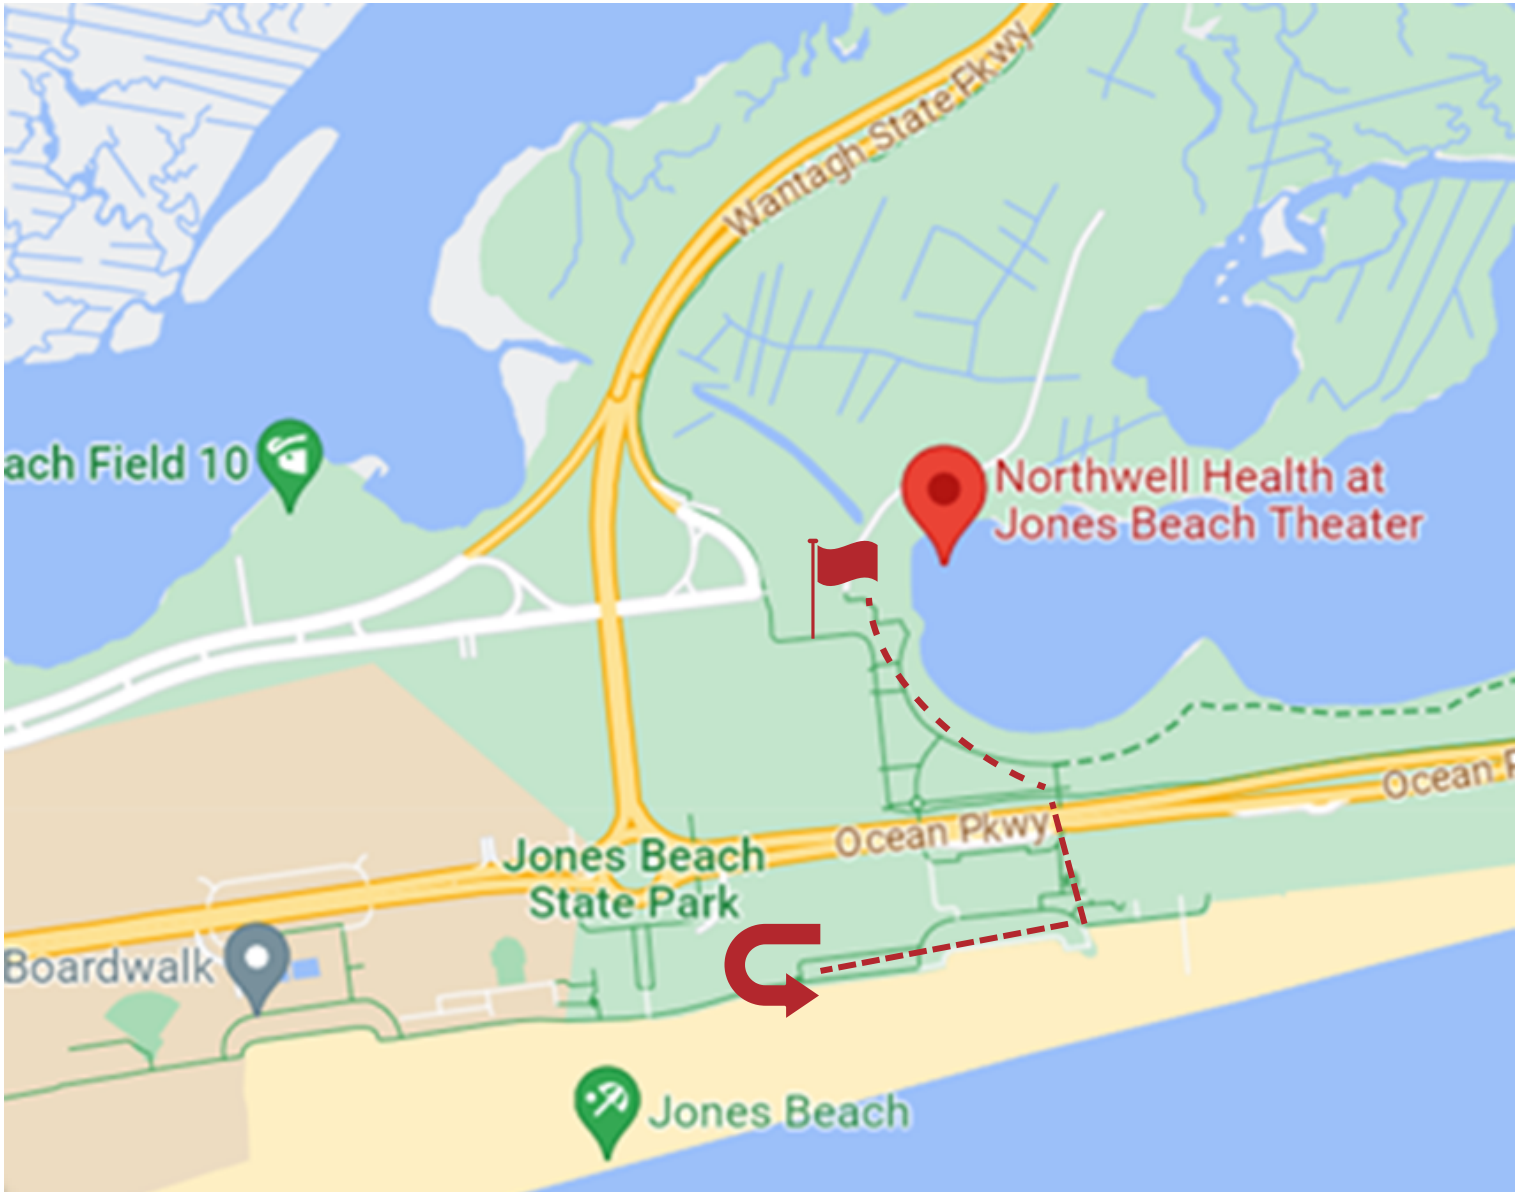

Long Island Walk Like MADD - Route

Saturday, June 10th at 9 a.m.
Northwell Health at Jones Beach Theater
walklikemadd.org/LongIsland

Legend:

- Walk Start/Finish
- Route Turn-Around
- Walk Route

Please note the walk route is approximately 2 miles out & back.

Schedule of Events:

- 9:00 a.m.: Registration Opens
- 9:30 a.m.: Pre-Ceremony on Stage featuring Battle of the High School Jazz Band Winners
- 10:00 a.m.: Opening Ceremony Begins on Stage & Registration Closes
- 10:30 a.m.: Walk Begins
- 12:00 p.m.: Event Concludes