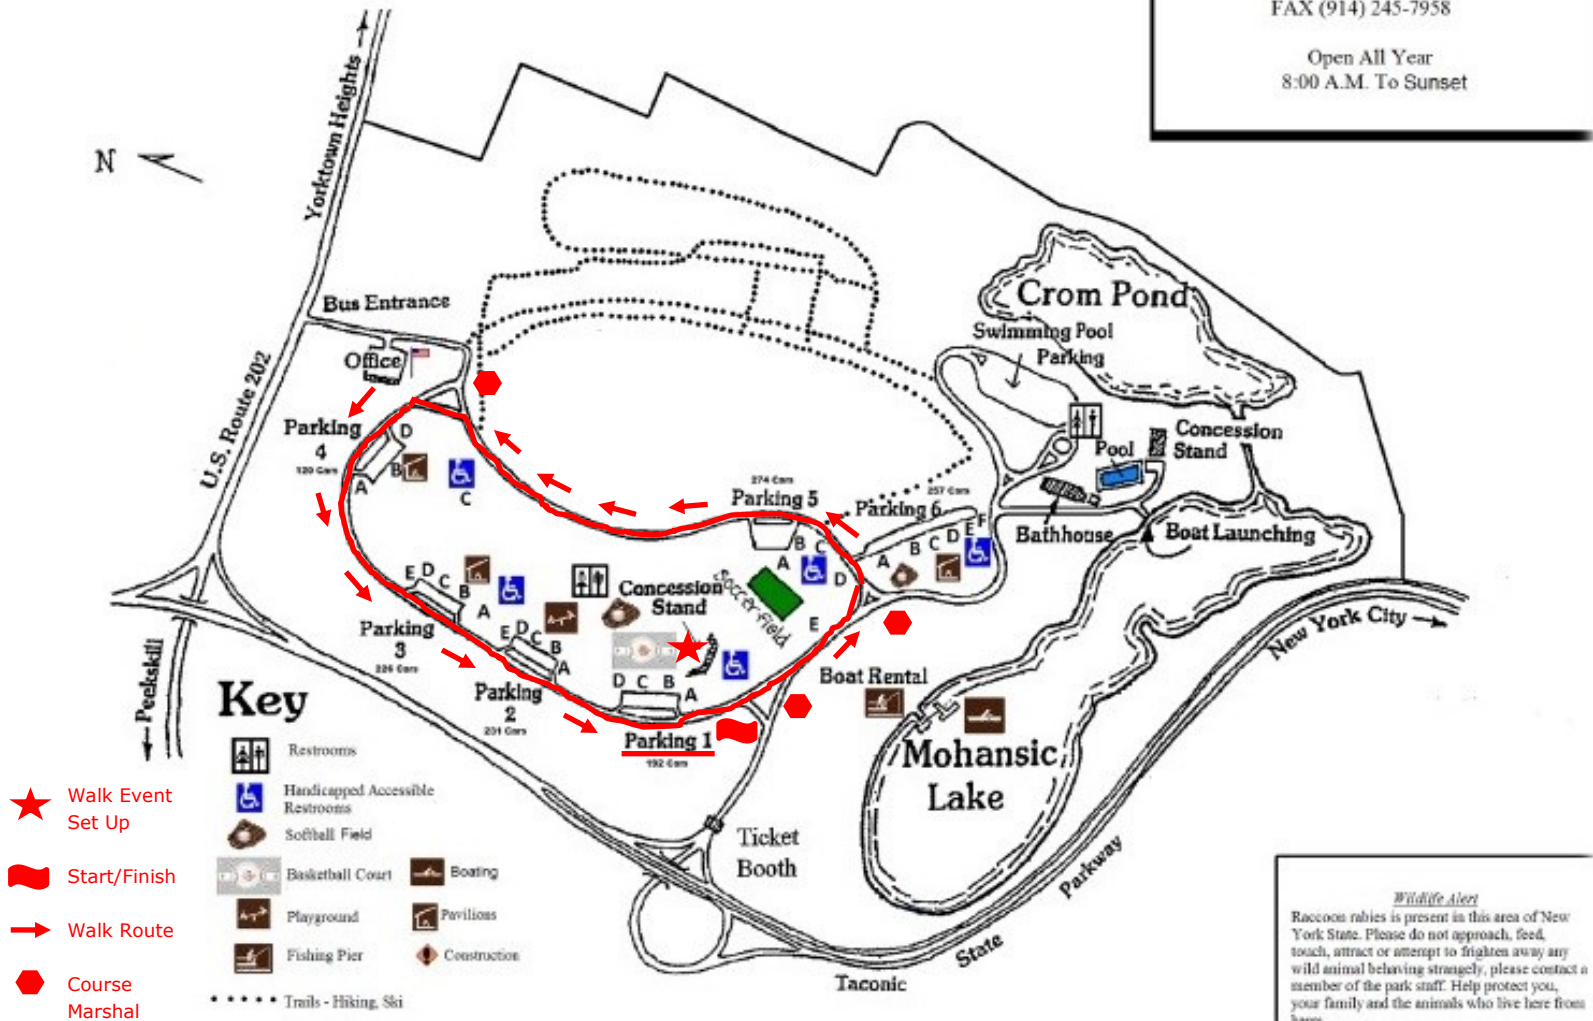

Walk Like MADD Route Map
Saturday, October 20, 2018
FDR State Park, Yorktown Heights - Parking Field 1
walklikemadd.org/Westchester

Please do your part to help keep our park clean by disposing your trash in the green containers located throughout the park. We appreciate your cooperation. No Buses Lots 1 & 6

Franklin D. Roosevelt
 State Park
 (914) 245-4434
 FAX (914) 245-7958
 Open All Year
 8:00 A.M. To Sunset

Wildlife Alert
 Raccoon rabies is present in this area of New York State. Please do not approach, feed, touch, attract or attempt to frighten away any wild animal behaving strangely, please contact a member of the park staff. Help protect you, your family and the animals who live here from harm.