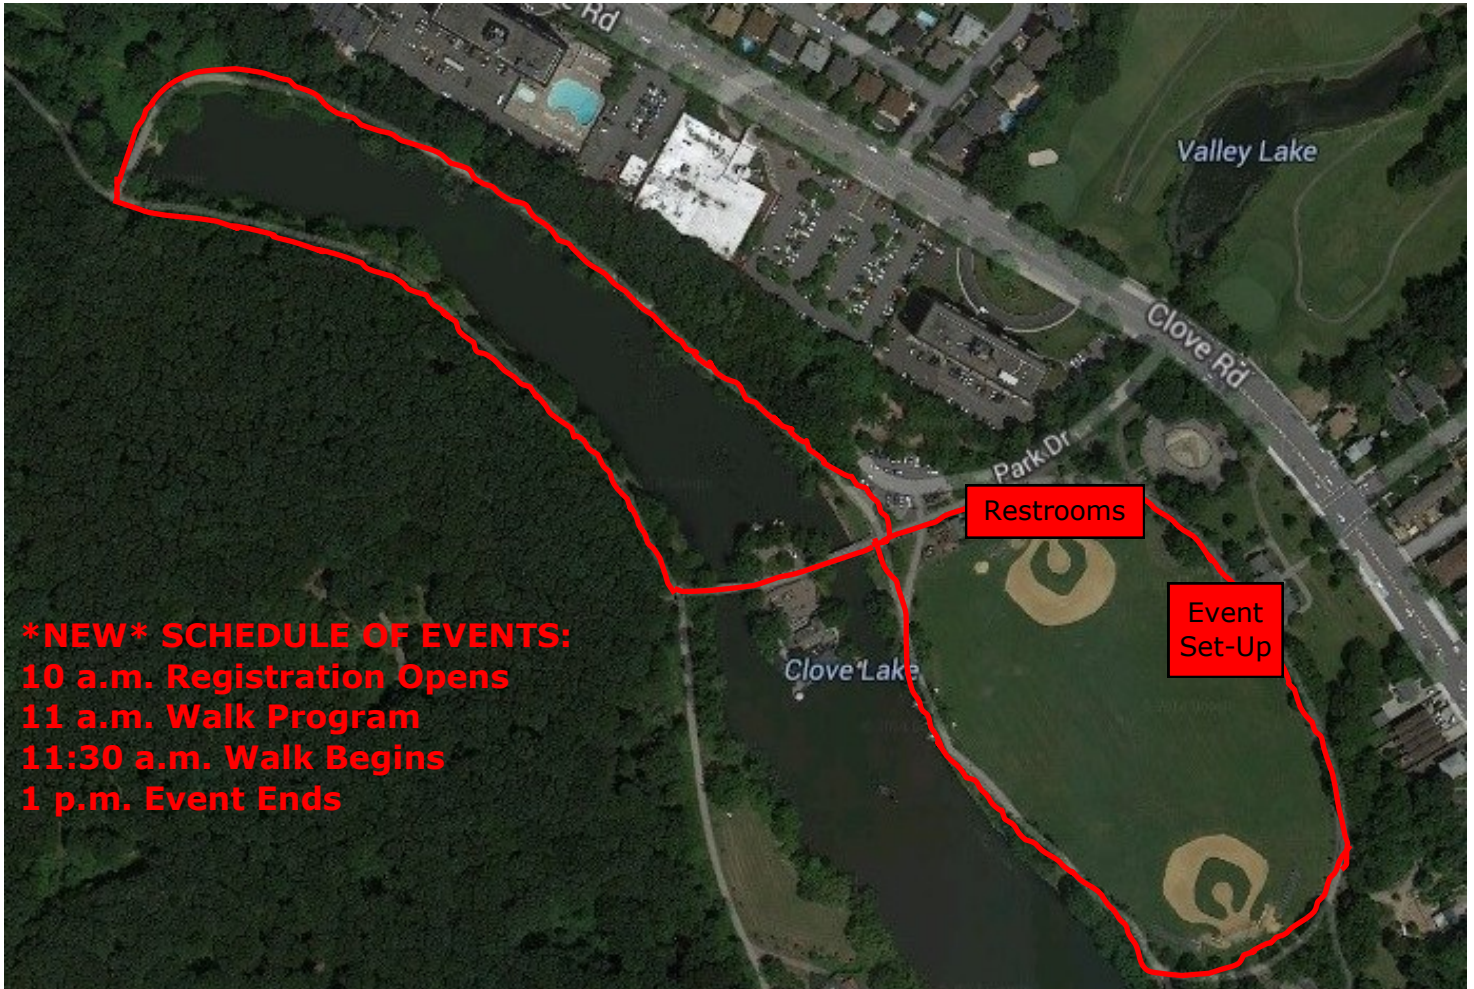

Walk Like MADD Route

Saturday, October 22, 2022
Clove Lakes Park, Staten Island
walklikemadd.org/StatenIsland

***NEW* SCHEDULE OF EVENTS:**
10 a.m. Registration Opens
11 a.m. Walk Program
11:30 a.m. Walk Begins
1 p.m. Event Ends