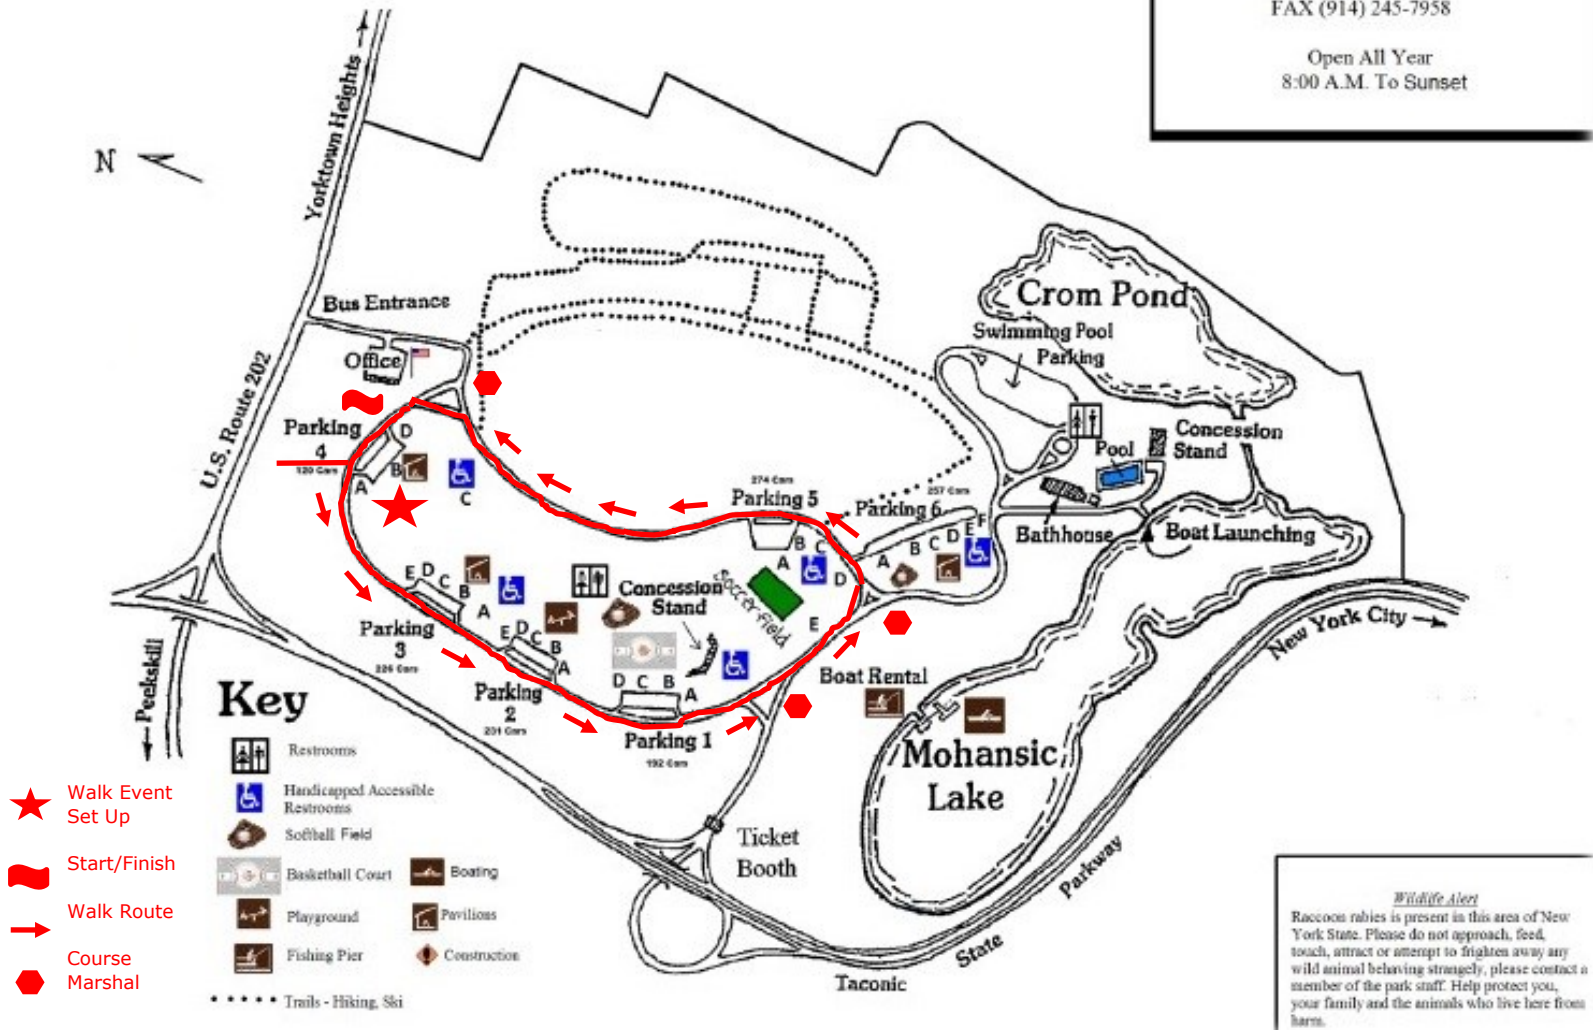

Walk Like MADD Route Map
Saturday, October 15, 2022
FDR State Park, Yorktown Heights - Parking Field 4
walklikemadd.org/Westchester

Please do your part to help keep our park clean by disposing your trash in the green containers located throughout the park. We appreciate your cooperation. No Buses Lots 1 & 6

Franklin D. Roosevelt
 State Park
 (914) 245-4434
 FAX (914) 245-7958
 Open All Year
 8:00 A.M. To Sunset

Wildlife Alert
 Raccoon rabies is present in this area of New York State. Please do not approach, feed, touch, attract or attempt to frighten away any wild animal behaving strangely, please contact a member of the park staff. Help protect you, your family and the animals who live here from harm.