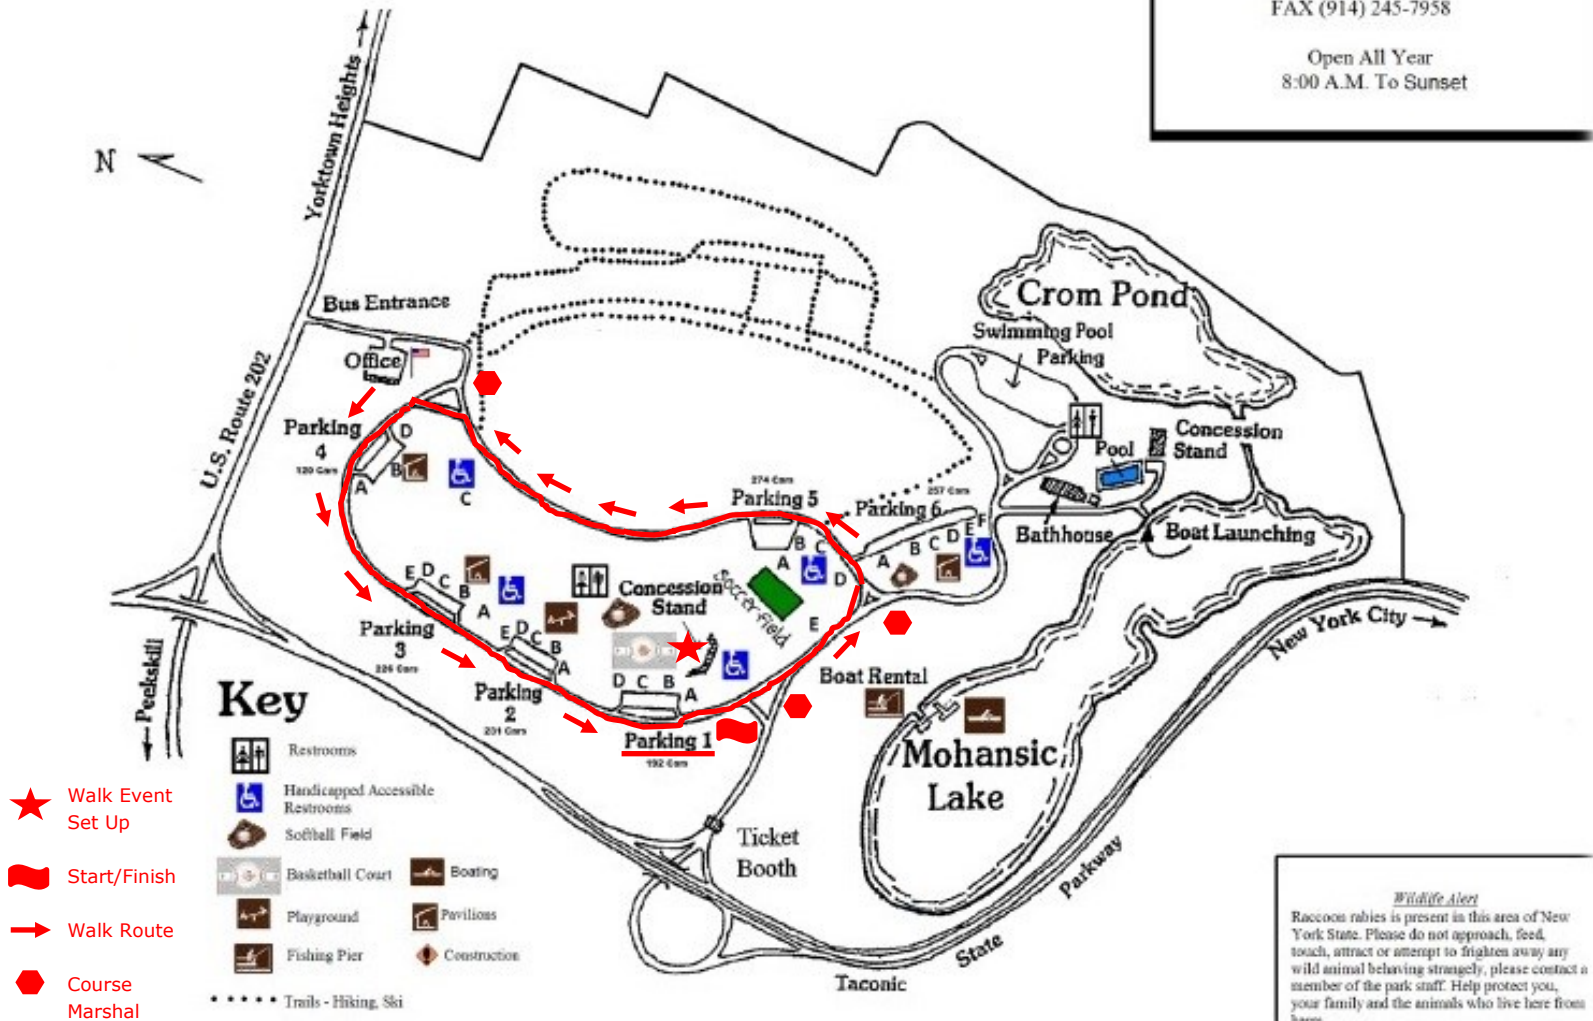

Walk Like MADD Route Map
Saturday, October 19, 2019
FDR State Park, Yorktown Heights - Parking Field 1
walklikemadd.org/Westchester

Please do your part to help keep our park clean by disposing your trash in the green containers located throughout the park. We appreciate your cooperation. No Buses Lots 1 & 6

Franklin D. Roosevelt
 State Park
 (914) 245-4434
 FAX (914) 245-7958
 Open All Year
 8:00 A.M. To Sunset

Wildlife Alert
 Raccoon rabies is present in this area of New York State. Please do not approach, feed, touch, attract or attempt to frighten away any wild animal behaving strangely, please contact a member of the park staff. Help protect you, your family and the animals who live here from harm.