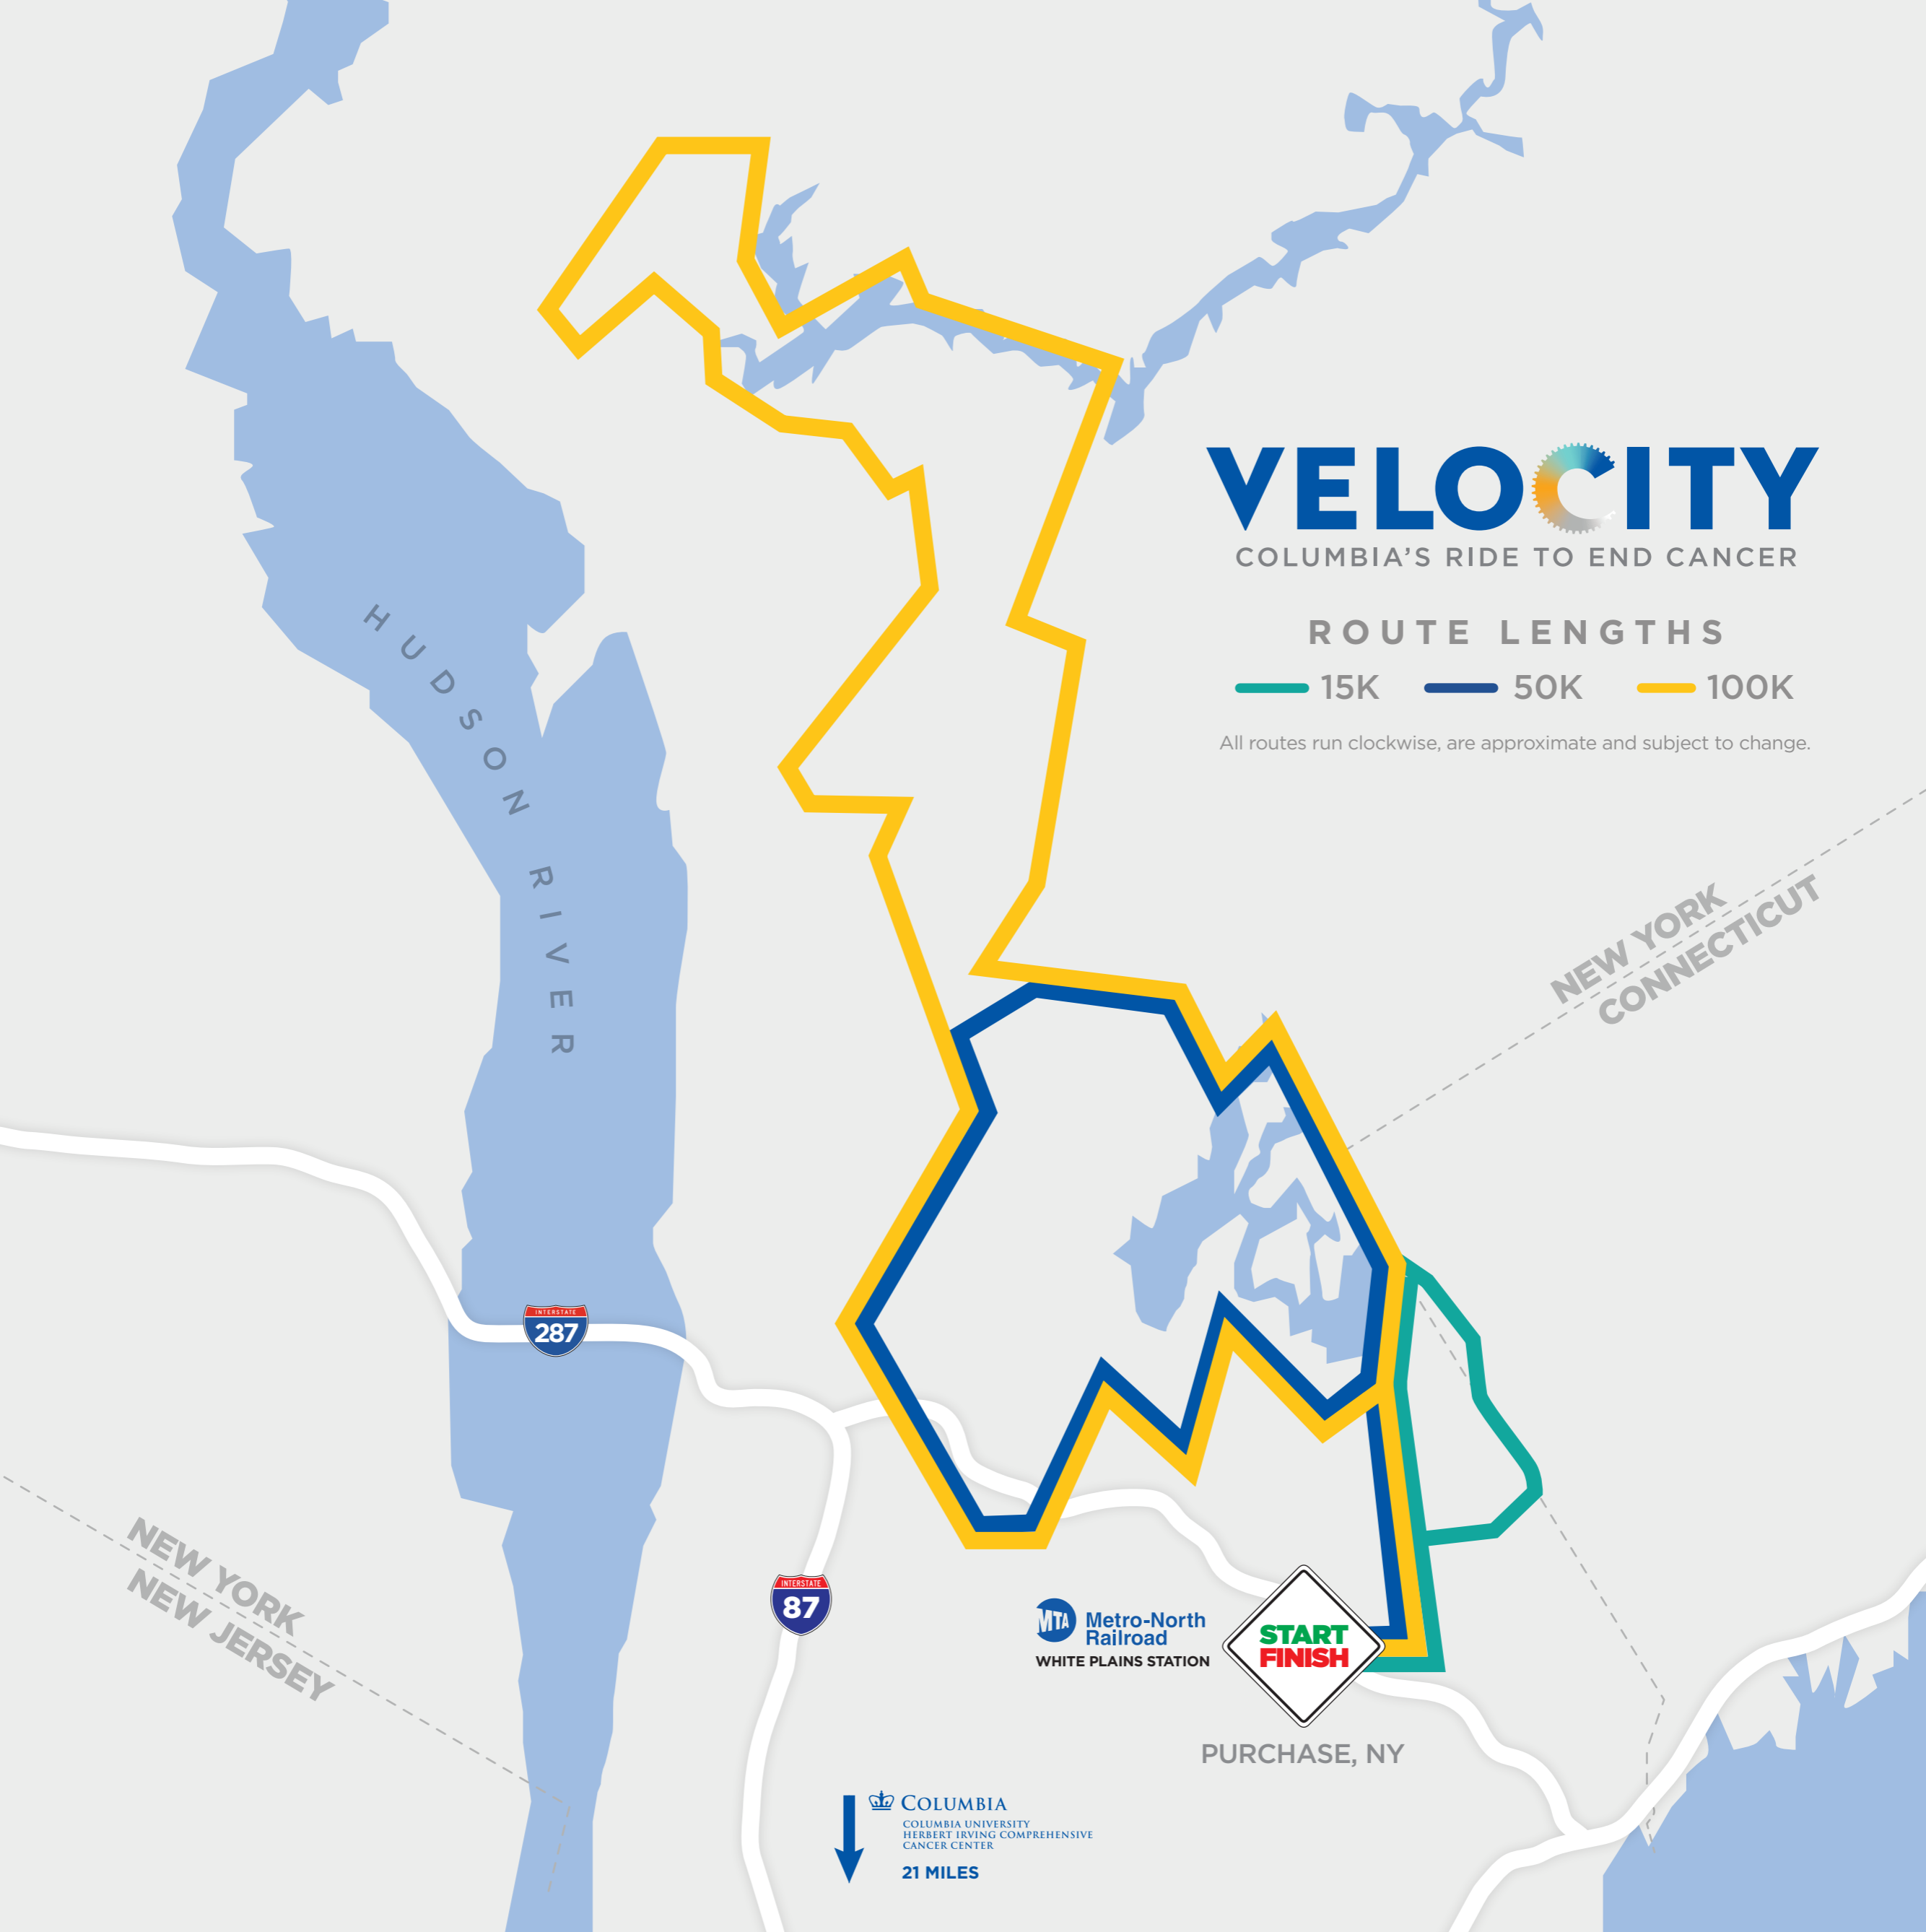

# VELOCITY

COLUMBIA'S RIDE TO END CANCER

## ROUTE LENGTHS

- 15K
- 50K
- 100K

All routes run clockwise, are approximate and subject to change.

H U D S O N  
R I V E R

INTERSTATE  
287

INTERSTATE  
87

MTA Metro-North  
Railroad  
WHITE PLAINS STATION

START  
FINISH

PURCHASE, NY

COLUMBIA  
COLUMBIA UNIVERSITY  
HERBERT IRVING COMPREHENSIVE  
CANCER CENTER  
21 MILES

NEW YORK  
CONNECTICUT

NEW YORK  
NEW JERSEY