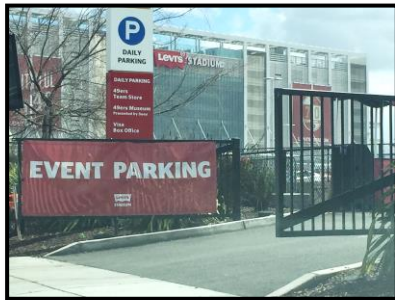

Parking Directions at STADIUM

Lot Entrance Information:

1. Turn onto Tasman Dr. from Great America Parkway.
2. Once you turn onto Tasman Dr., continue driving through the first stoplight (Convention Center Dr.)
3. There will be a driveway entrance about 100 ft. after the stoplight, turn right in to the parking lot (pictured below).

4. After entering the lot, turn left towards the stadium.
5. Follow signage to park in front of the Gate A entrance.

Red Lot 1 – Gate A