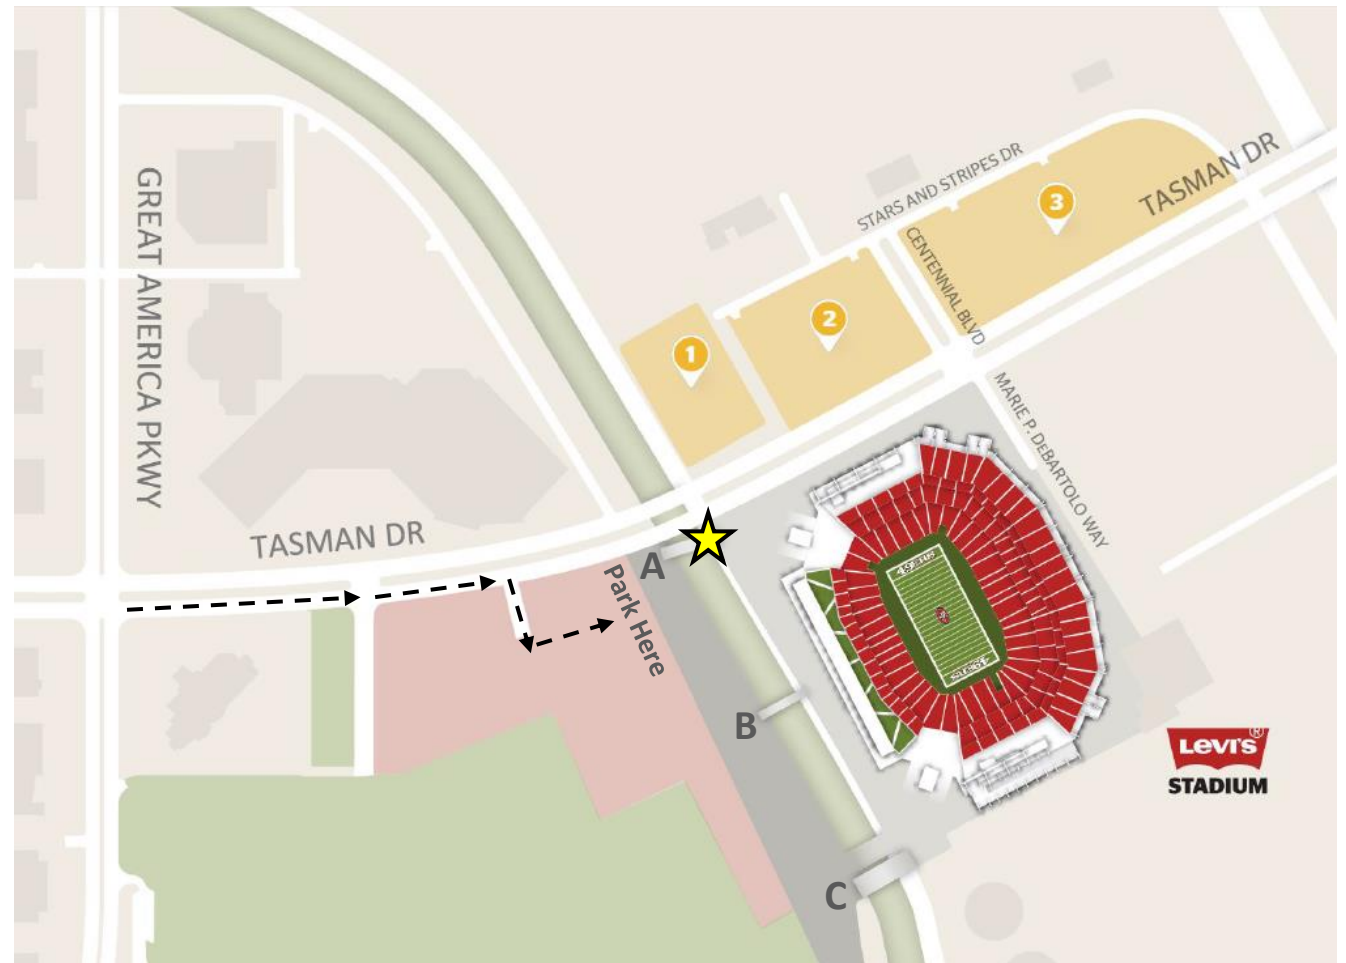

Parking Directions at STADIUM

Lot Entrance Information:

1. Turn onto Tasman Dr. from Great America Parkway.
2. Once you turn onto Tasman Dr., continue driving through the first stoplight (Convention Center Dr.)
3. There will be a driveway entrance about 100 ft. after the stoplight, turn right in to the parking lot (pictured below).

4. After entering the lot, turn left towards the stadium.
5. Follow signage to park in front of the Gate A entrance.

Red Lot 1 – Gate A