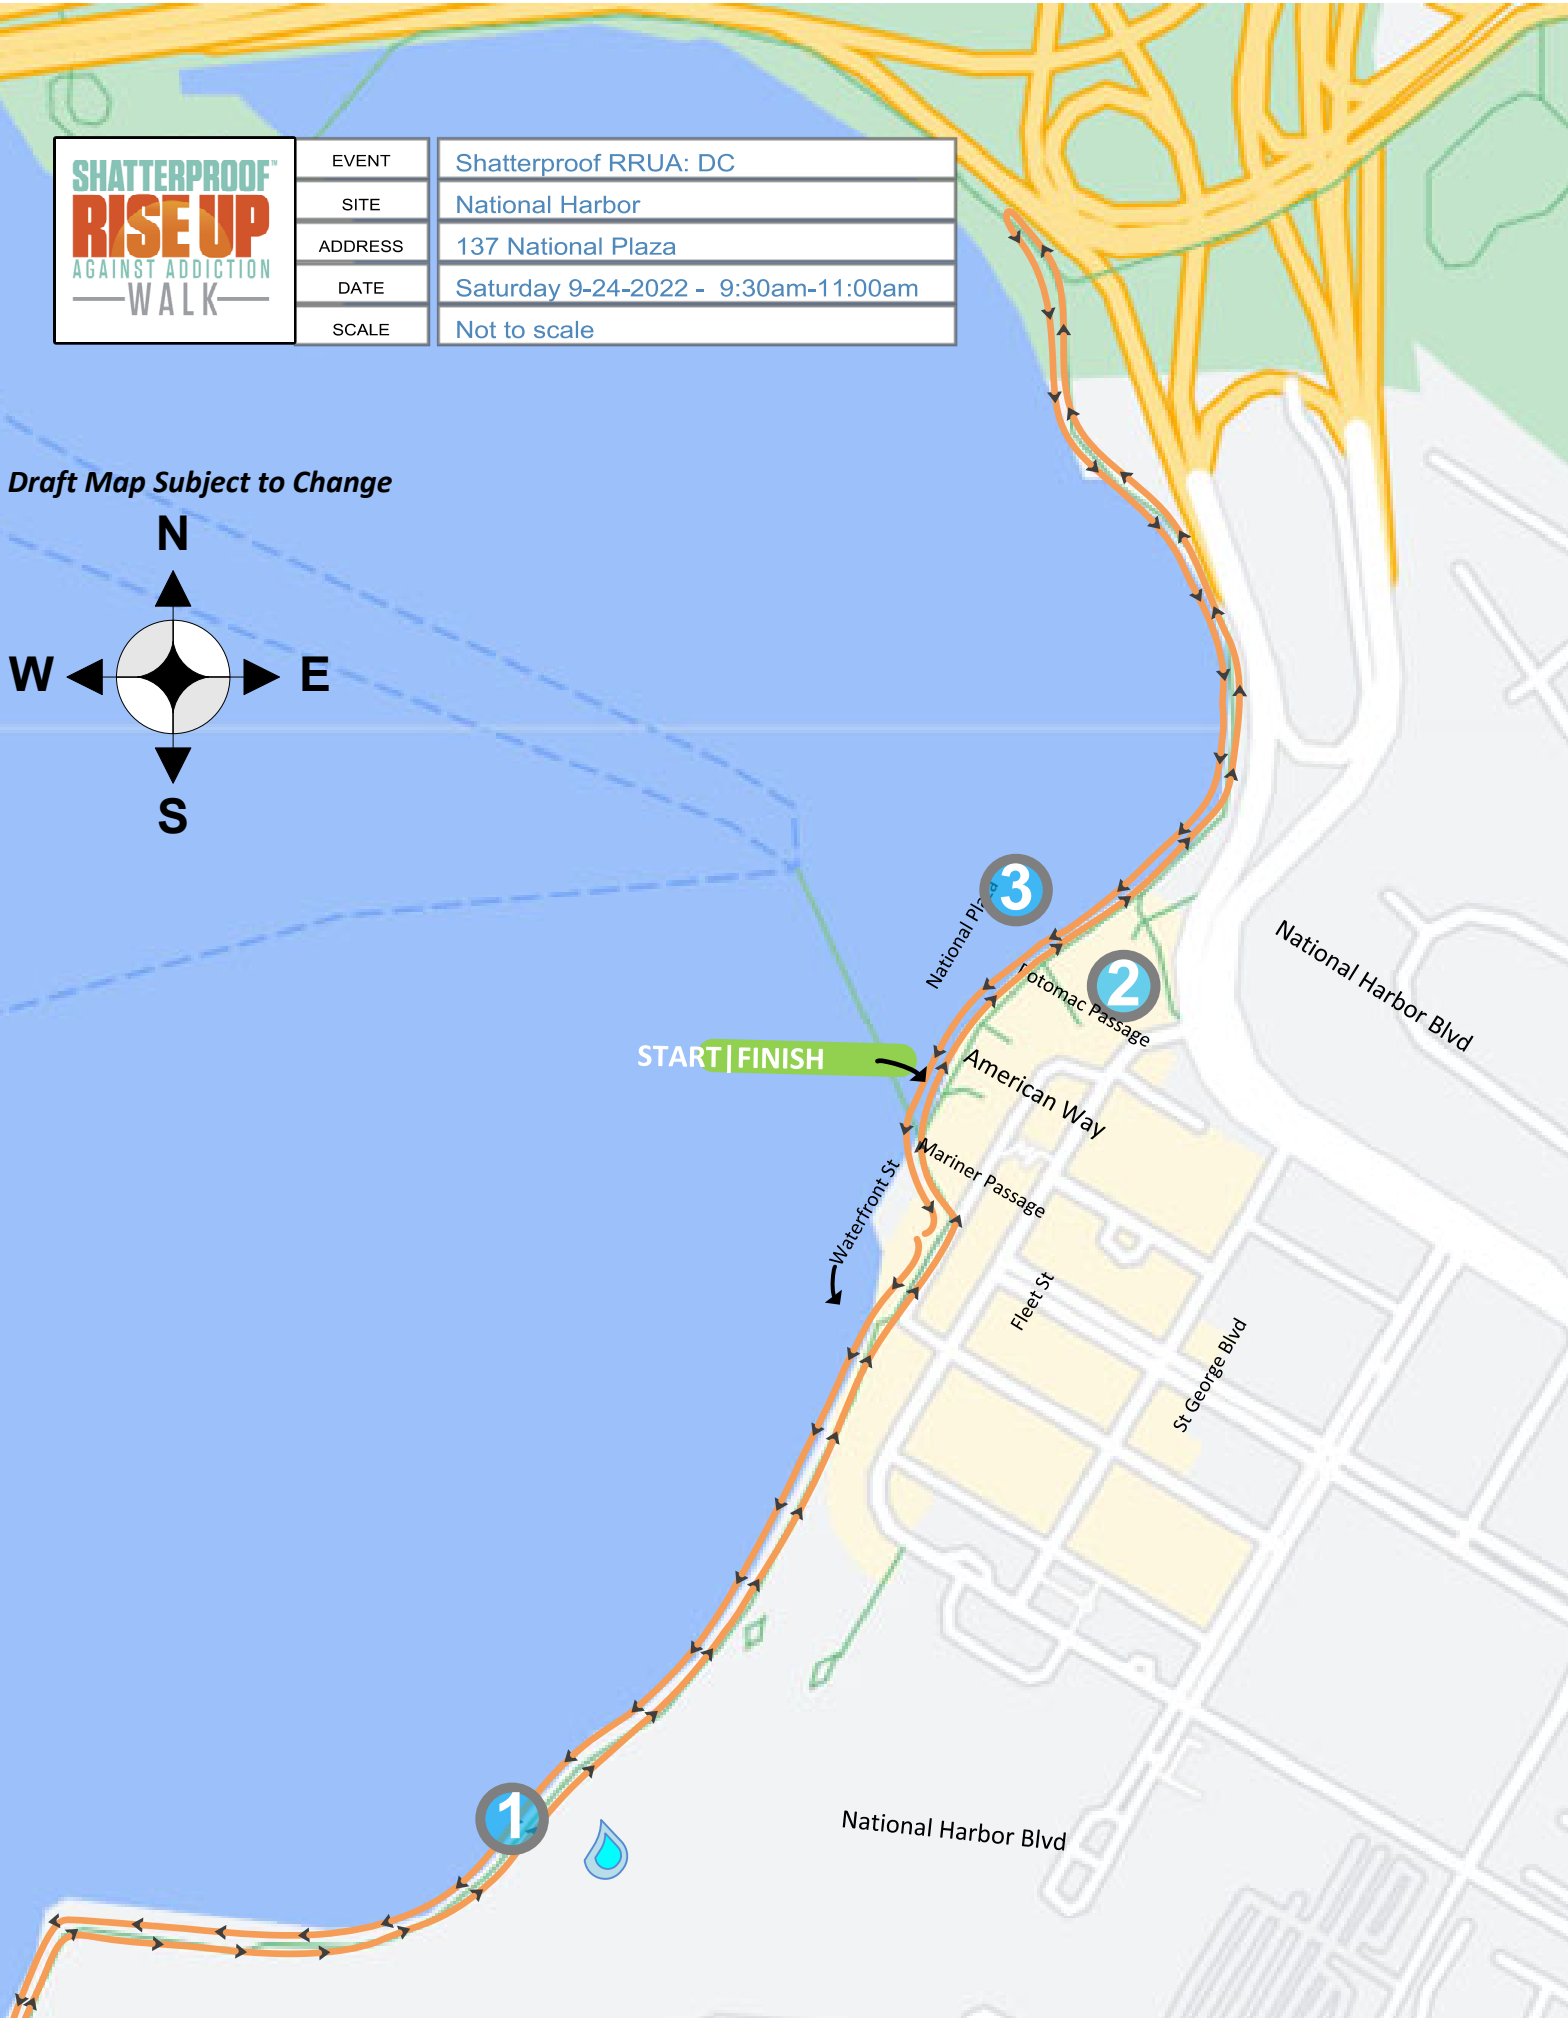

EVENT	Shatterproof RRUA: DC
SITE	National Harbor
ADDRESS	137 National Plaza
DATE	Saturday 9-24-2022 - 9:30am-11:00am
SCALE	Not to scale

Draft Map Subject to Change

START | FINISH

1

2

3

National Harbor Blvd

National Harbor Blvd

National Plaza

Potomac Passage

American Way

Mariner Passage

Waterfront St

Fleet St

St George Blvd