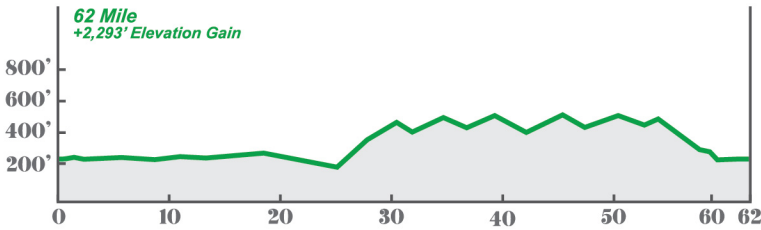

P A C E L I N E

October 13th, 2024 Hammer & Nail (25 mile)

Profile:

SCADENCE SPORTS
Cartography by SingleTrack Maps

LEGEND

- 25 Miles —
- Rest Stop ⊕

**Smaller local roads are NOT shown on this map.

For various reasons, personal GPS data will NOT match perfectly with this map & profile. All information is approximate & subject to change at any time.

P A C E L I N E

October 13th, 2024 Mission Metric Century (62 mile)

Profile:

LEGEND

62 Miles

Rest Stop

**Smaller local roads are NOT shown on this map.
For various reasons, personal GPS data will NOT match perfectly with this map & profile. All information is approximate & subject to change at any time.