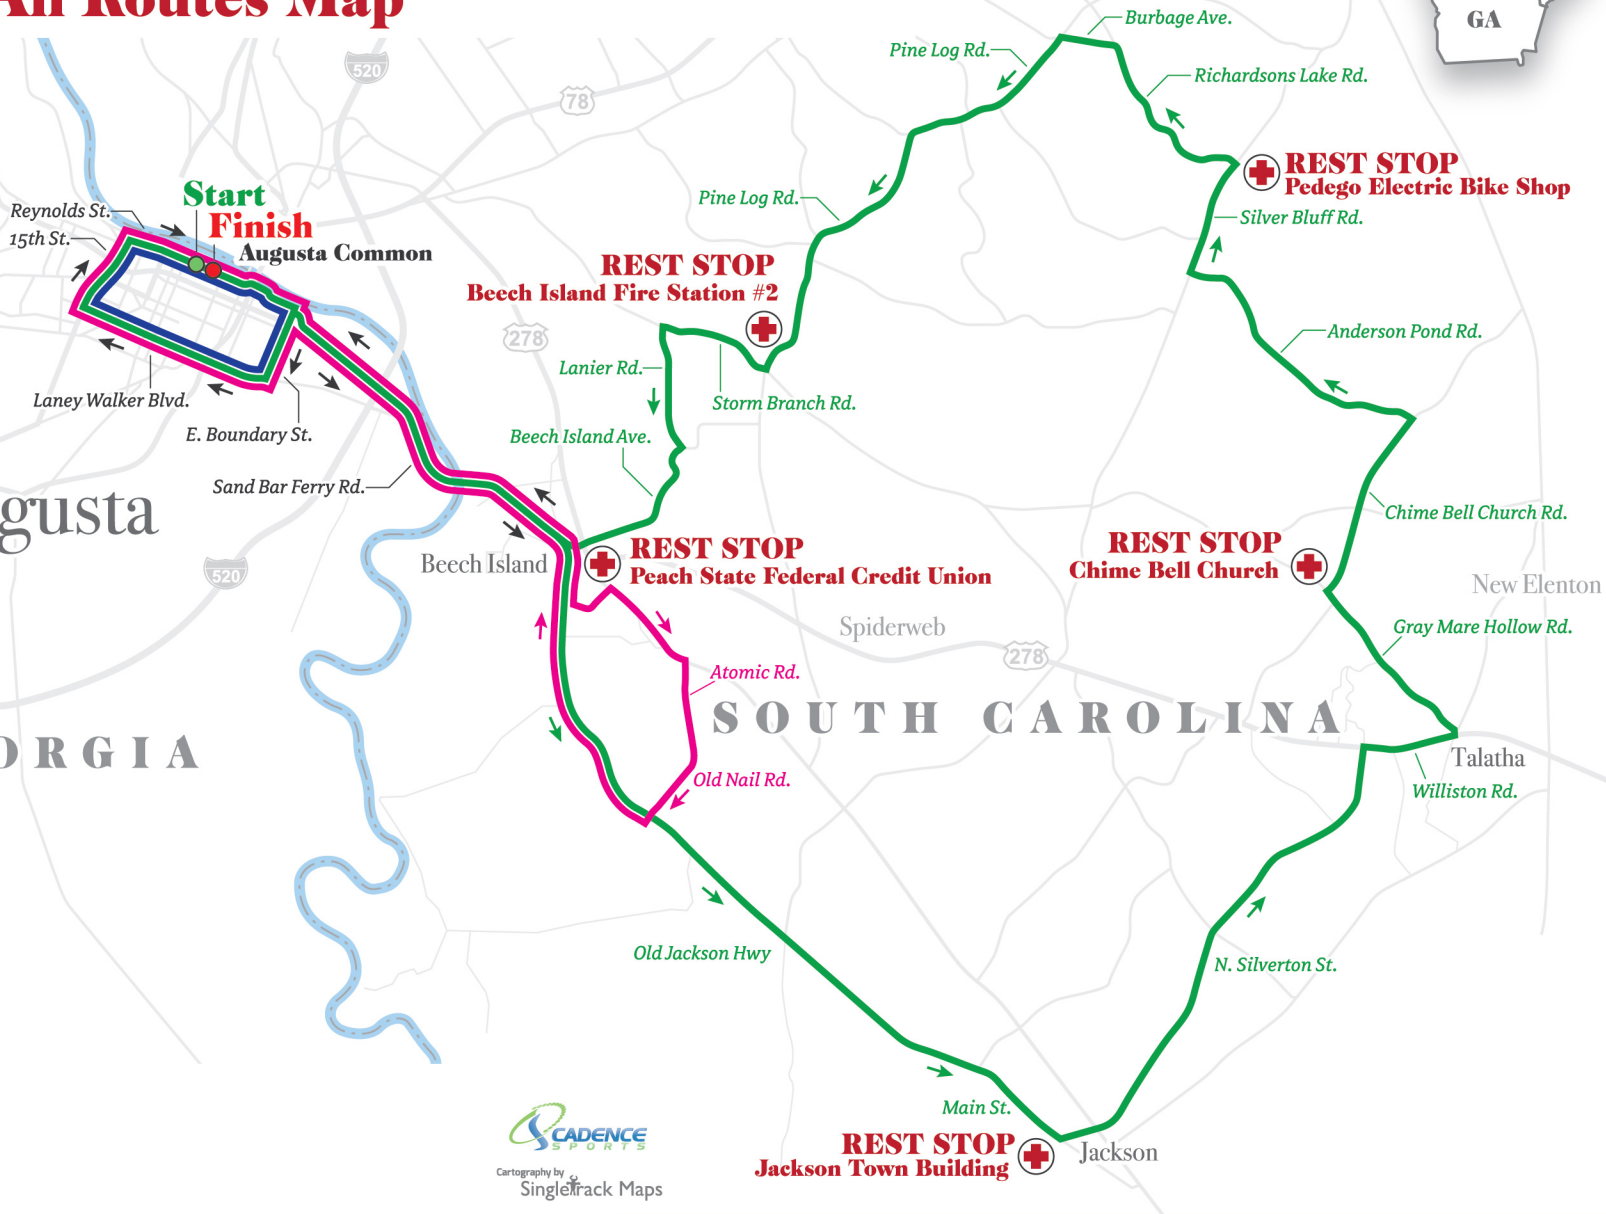

P A C E L I N E

October 13th, 2024 All Routes Map

↑
N

LEGEND

- 62 Miles..... —
- 25 Miles..... —
- 6 Mile..... —
- Rest Stop..... +

****Smaller local roads are NOT shown on this map.**
For various reasons, personal GPS data will NOT match perfectly with this map & profile. All information is approximate & subject to change at any time.

P A C E L I N E

October 13th, 2024 Soul City Six Miler (6 mile)

CADENCE SPORTS
Cartography by SingleTrack Maps

**Smaller local roads are NOT shown on this map.

For various reasons, personal GPS data will NOT match perfectly with this map & profile. All information is approximate & subject to change at any time.

P A C E L I N E

October 13th, 2024 Hammer & Nail (25 mile)

Profile:

SCADENCE SPORTS
Cartography by SingleTrack Maps

LEGEND

- 25 Miles —
- Rest Stop ⊕

**Smaller local roads are NOT shown on this map.

For various reasons, personal GPS data will NOT match perfectly with this map & profile. All information is approximate & subject to change at any time.

P A C E L I N E

October 13th, 2024 Mission Metric Century (62 mile)

Profile:

LEGEND

62 Miles

Rest Stop

**Smaller local roads are NOT shown on this map.
For various reasons, personal GPS data will NOT match perfectly with this map & profile. All information is approximate & subject to change at any time.