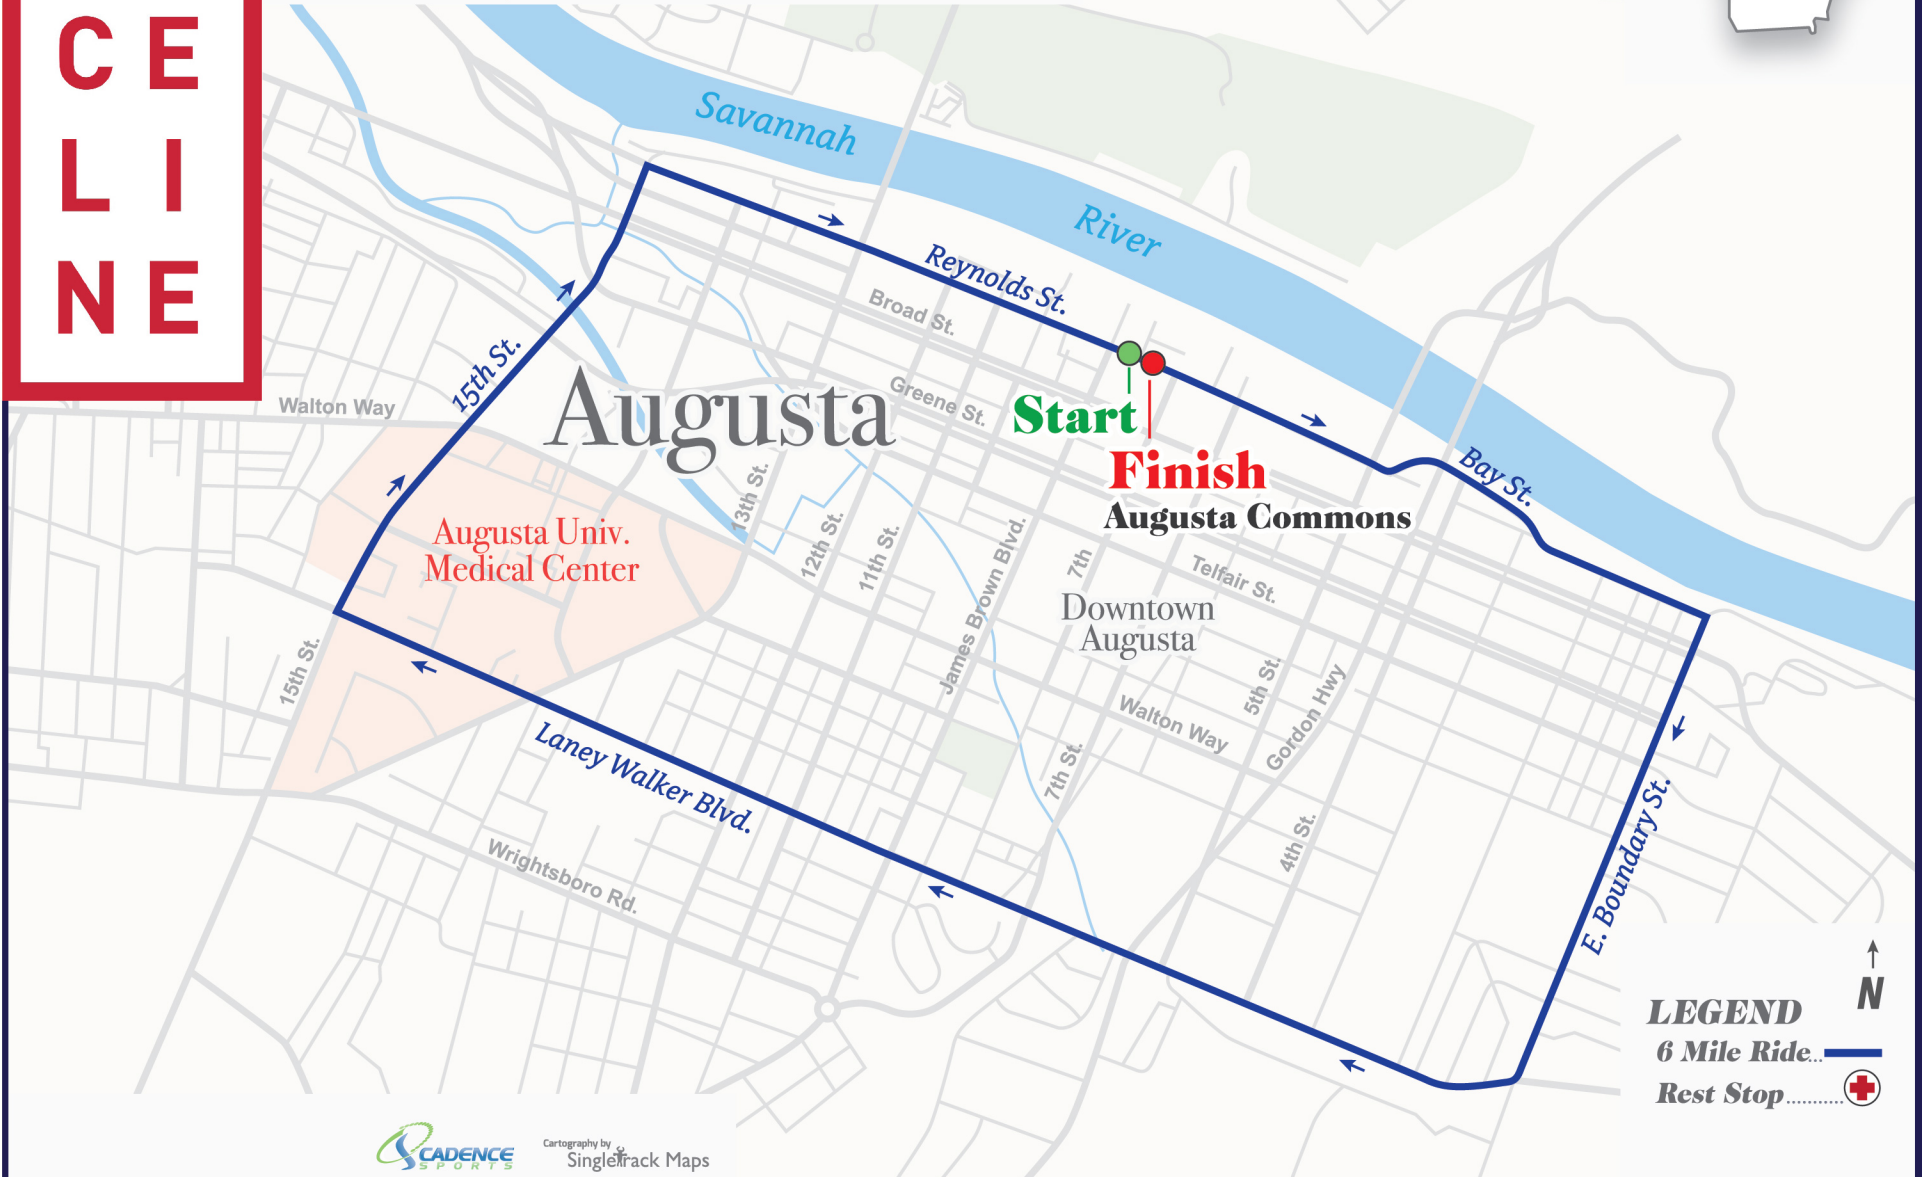

P A C E L I N E

October 13th, 2024 Soul City Six Miler (6 mile)

CADENCE SPORTS
Cartography by SingleTrack Maps

**Smaller local roads are NOT shown on this map.