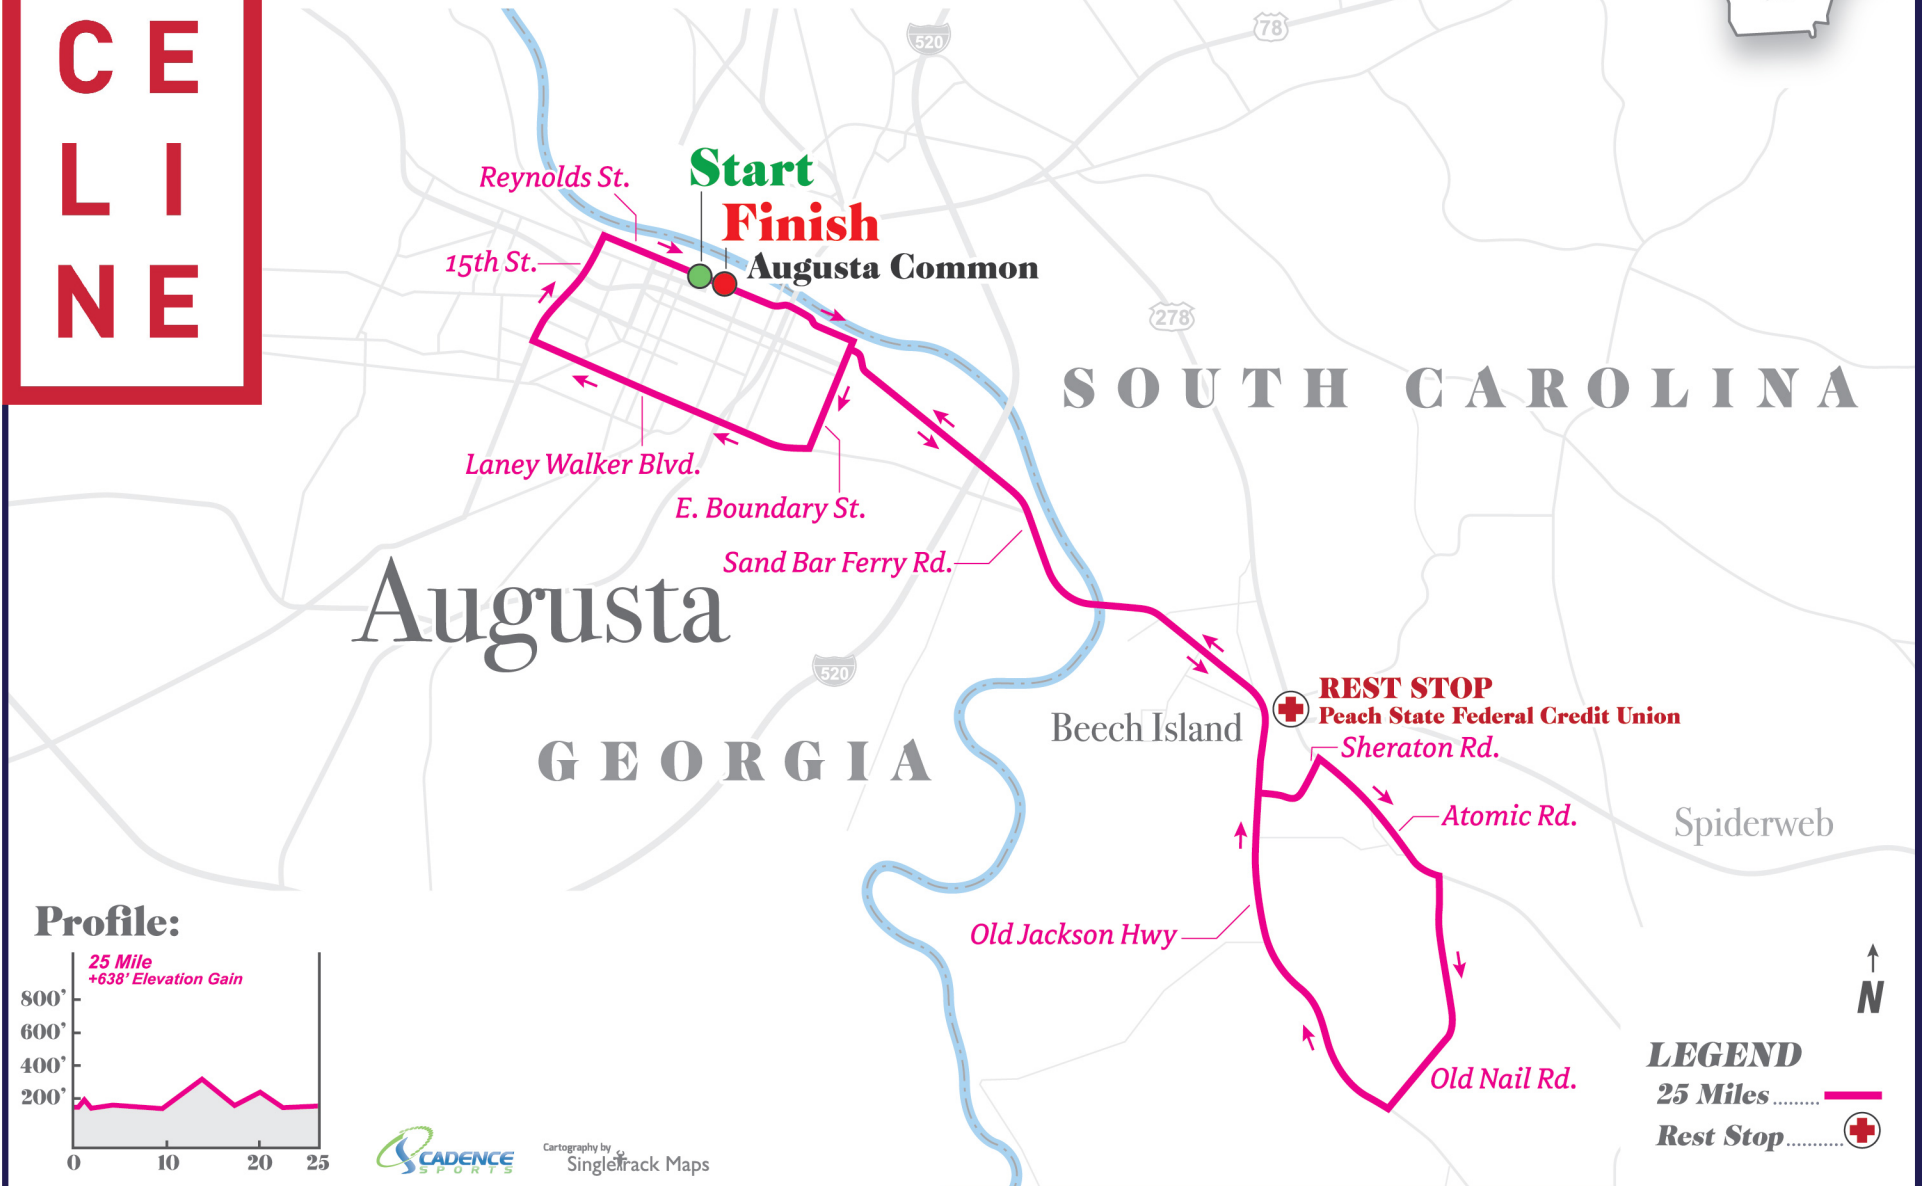

P A C E L I N E

October 13th, 2024 Hammer & Nail (25 mile)

Profile: