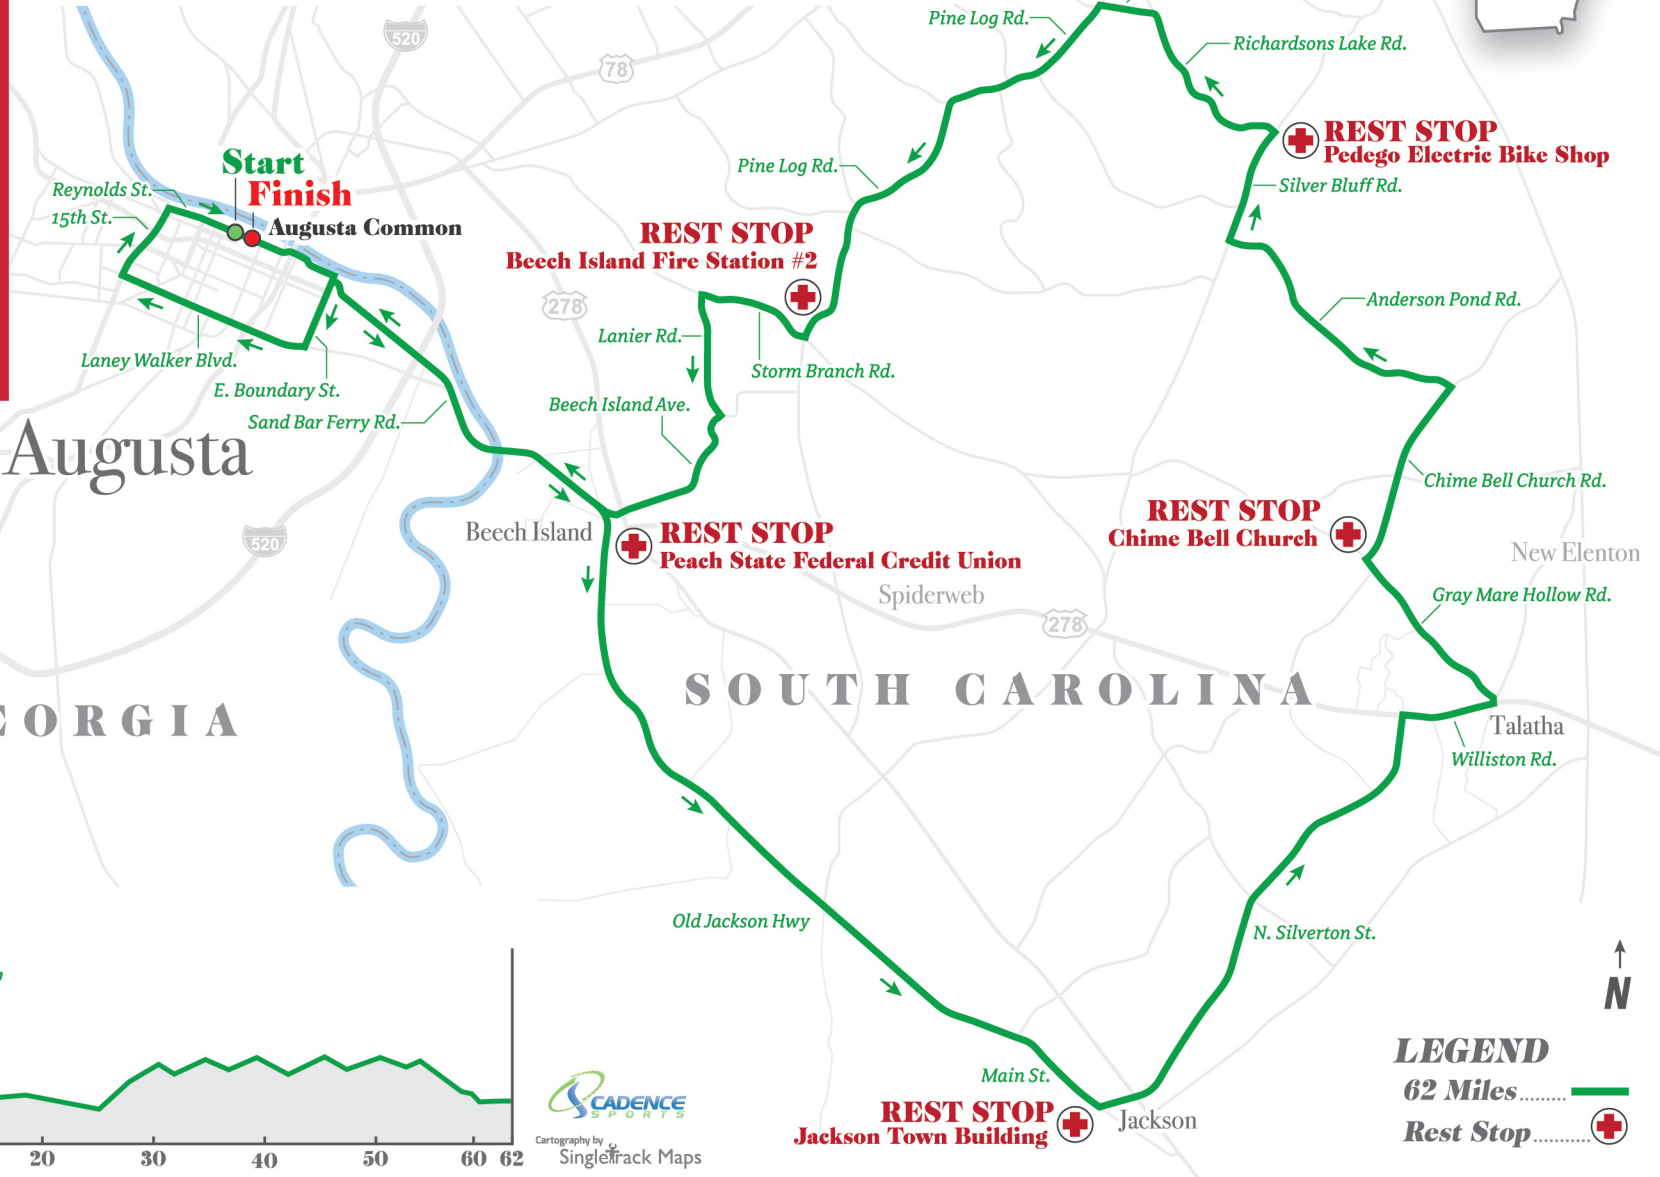

P A C E L I N E

October 13th, 2024 Hammer & Nail (25 mile)

Profile:

SCADENCE SPORTS
Cartography by SingleTrack Maps

LEGEND

- 25 Miles —
- Rest Stop ⊕

**Smaller local roads are NOT shown on this map.

For various reasons, personal GPS data will NOT match perfectly with this map & profile. All information is approximate & subject to change at any time.

P A C E L I N E

October 13th, 2024 Mission Metric Century (62 mile)

Profile:

LEGEND

62 Miles

Rest Stop

**Smaller local roads are NOT shown on this map.
For various reasons, personal GPS data will NOT match perfectly with this map & profile. All information is approximate & subject to change at any time.