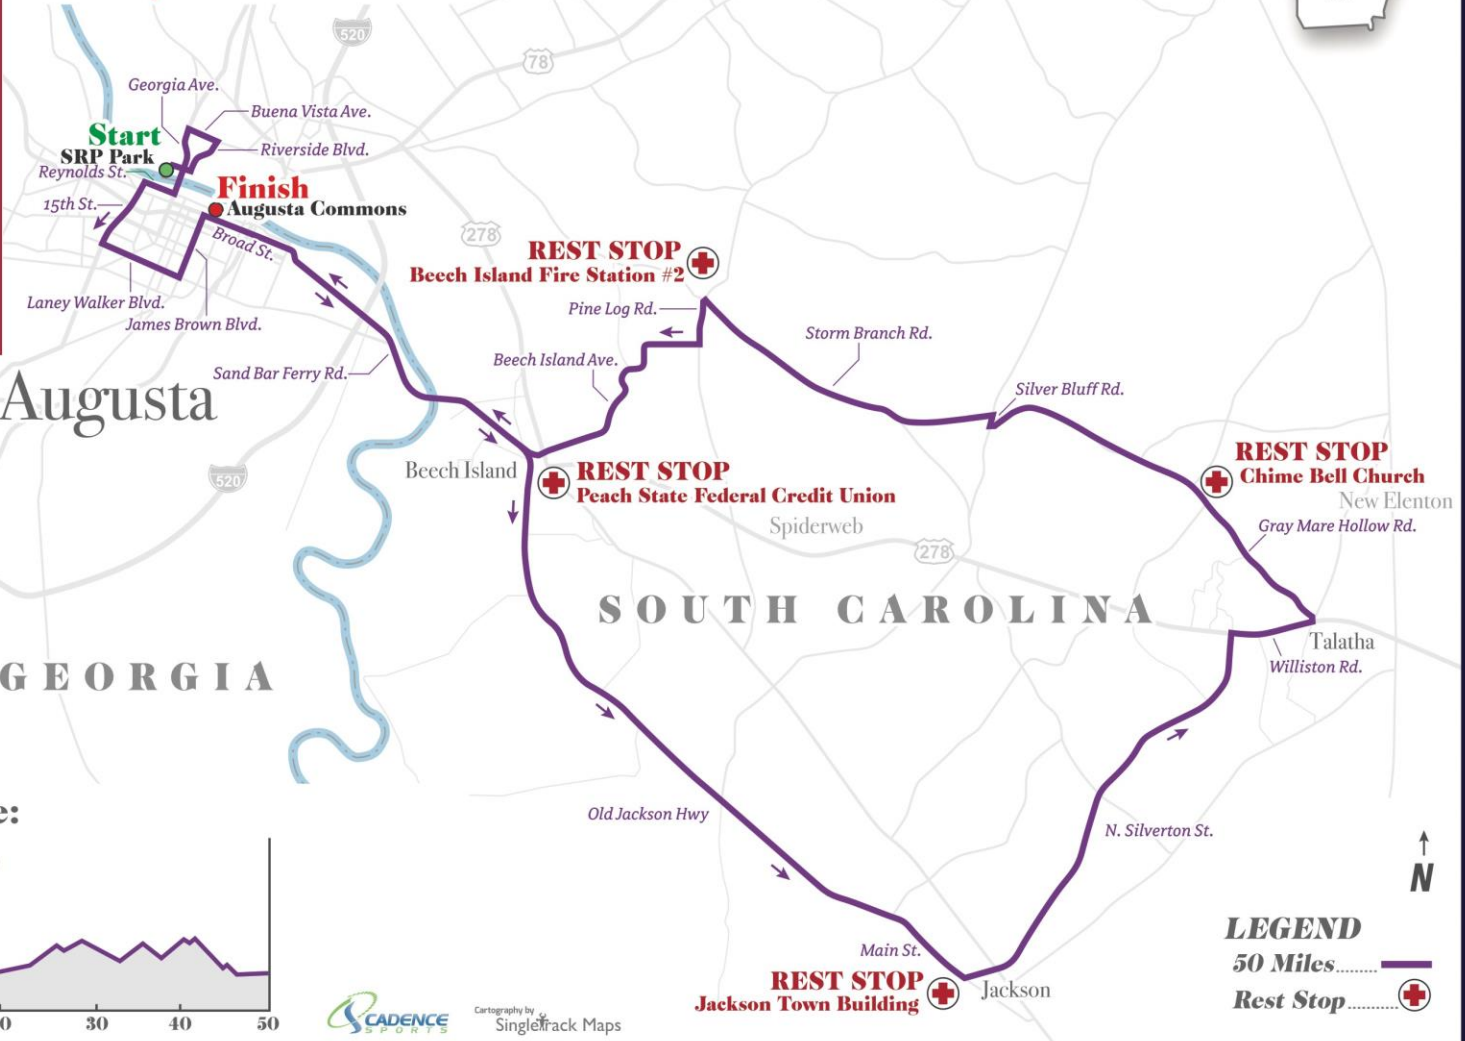

P A C E L I N E

October 16th, 2022 Funky 50 Mile Ride

Augusta

GEORGIA

SOUTH CAROLINA

Ride Profile: