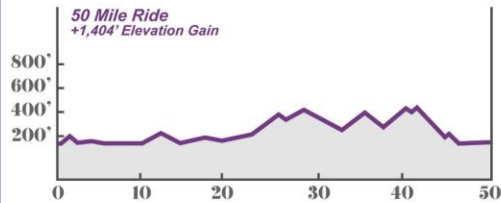

CADENCE SPORTS
Cartography by SingleTrack Maps

LEGEND

- 50 Miles.....
- Rest Stop.....

**Smaller local roads are NOT shown on this map.