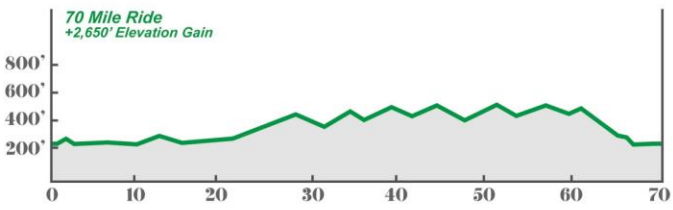

- 50 Miles.....
- Rest Stop.....

**Smaller local roads are NOT shown on this map.

For various reasons, personal GPS data will NOT match perfectly with this map & profile. All information is approximate & subject to change at any time.

P A C E L I N E

October 16th, 2022 Southern Soul 70 Mile Ride

Ride Profile:

LEGEND
 70 Miles —
 Rest Stop ⊕

**Smaller local roads are NOT shown on this map.
 For various reasons, personal GPS data will NOT match perfectly with this map & profile. All information is approximate & subject to change at any time.