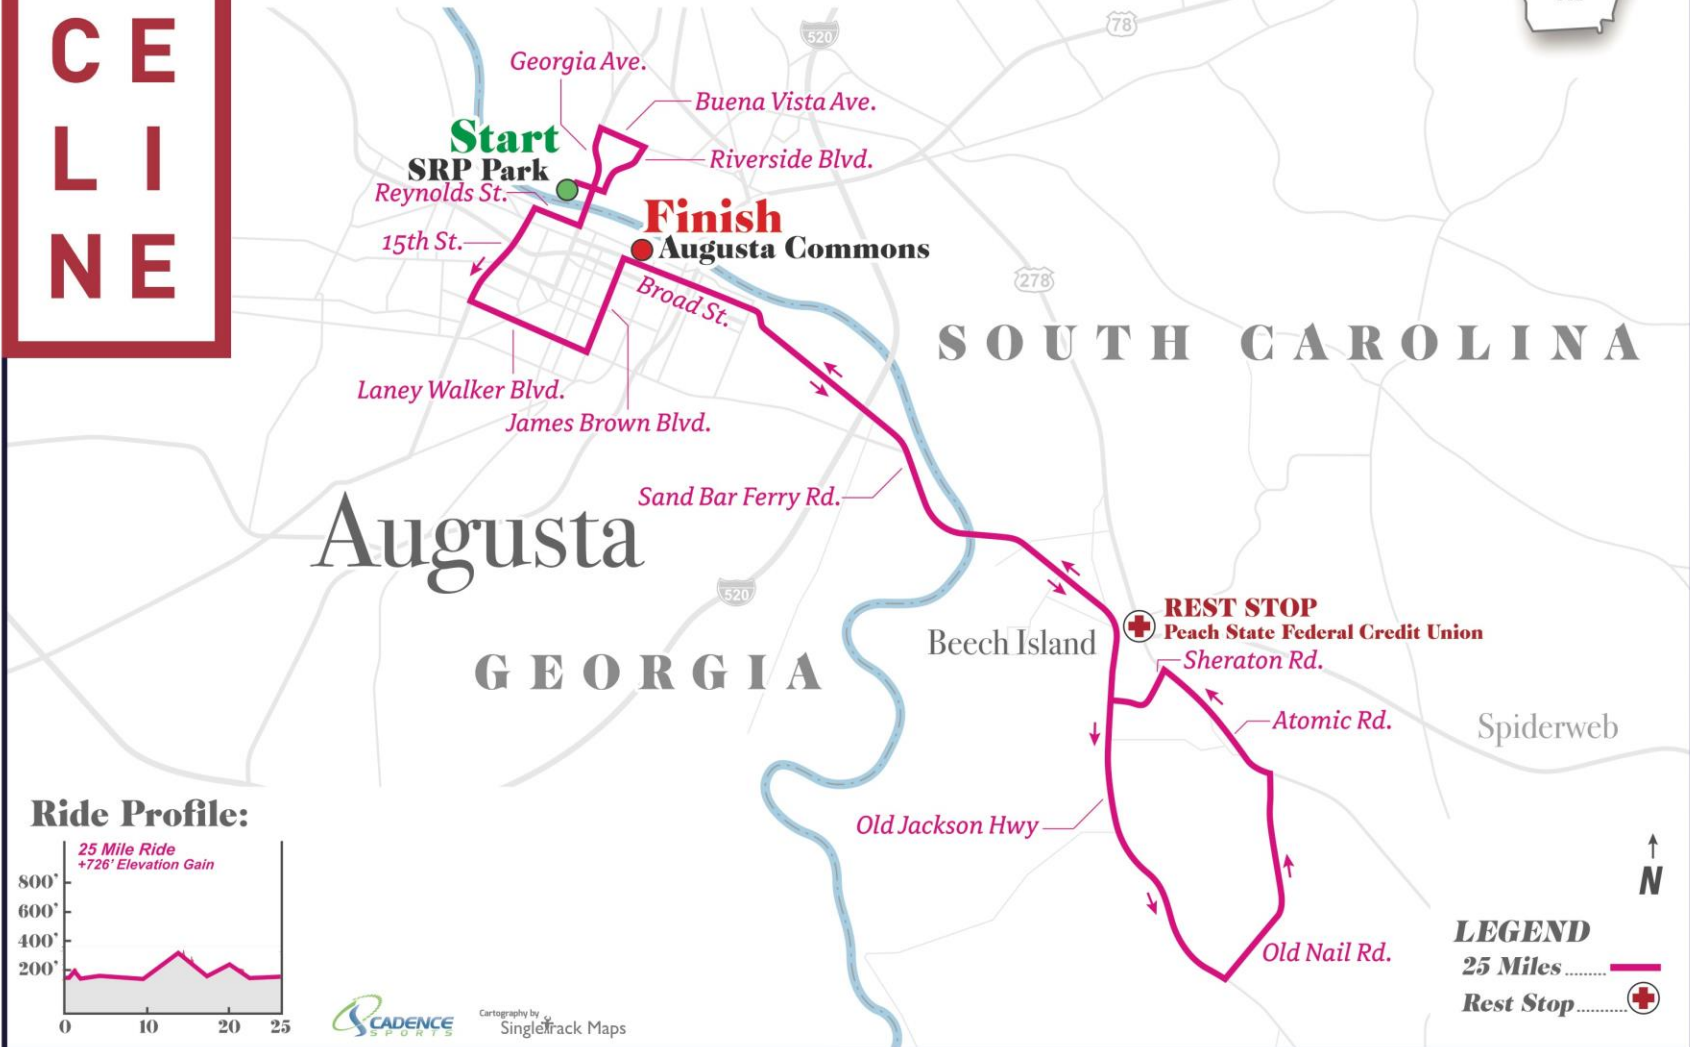

P A C E L I N E

**October 16th, 2022
Cyber City Circuit**

↑
N

LEGEND

1 Mile Ride... —

Rest Stop..... ⊕

SCADENCE SPORTS Cartography by SingleTrack Maps

**Smaller local roads are NOT shown on this map.
For various reasons, personal GPS data will NOT match perfectly with this map & profile. All information is approximate & subject to change at any time.

P A C E L I N E

October 16th, 2022 Hammer & Nail 25 Mile Ride

Ride Profile:

CADENCE SPORTS
Cartography by SingleTrack Maps

LEGEND
 25 Miles —
 Rest Stop ⊕

**Smaller local roads are NOT shown on this map.
 For various reasons, personal GPS data will NOT match perfectly with this map & profile. All information is approximate & subject to change at any time.

P A C E L I N E

October 16th, 2022 Funky 50 Mile Ride

Augusta

GEORGIA

SOUTH CAROLINA

Ride Profile:

CADENCE SPORTS
Cartography by SingleTrack Maps

LEGEND

P A C E L I N E

October 16th, 2022 Southern Soul 70 Mile Ride

Ride Profile:

LEGEND
 70 Miles —
 Rest Stop ⊕

**Smaller local roads are NOT shown on this map.
 For various reasons, personal GPS data will NOT match perfectly with this map & profile. All information is approximate & subject to change at any time.