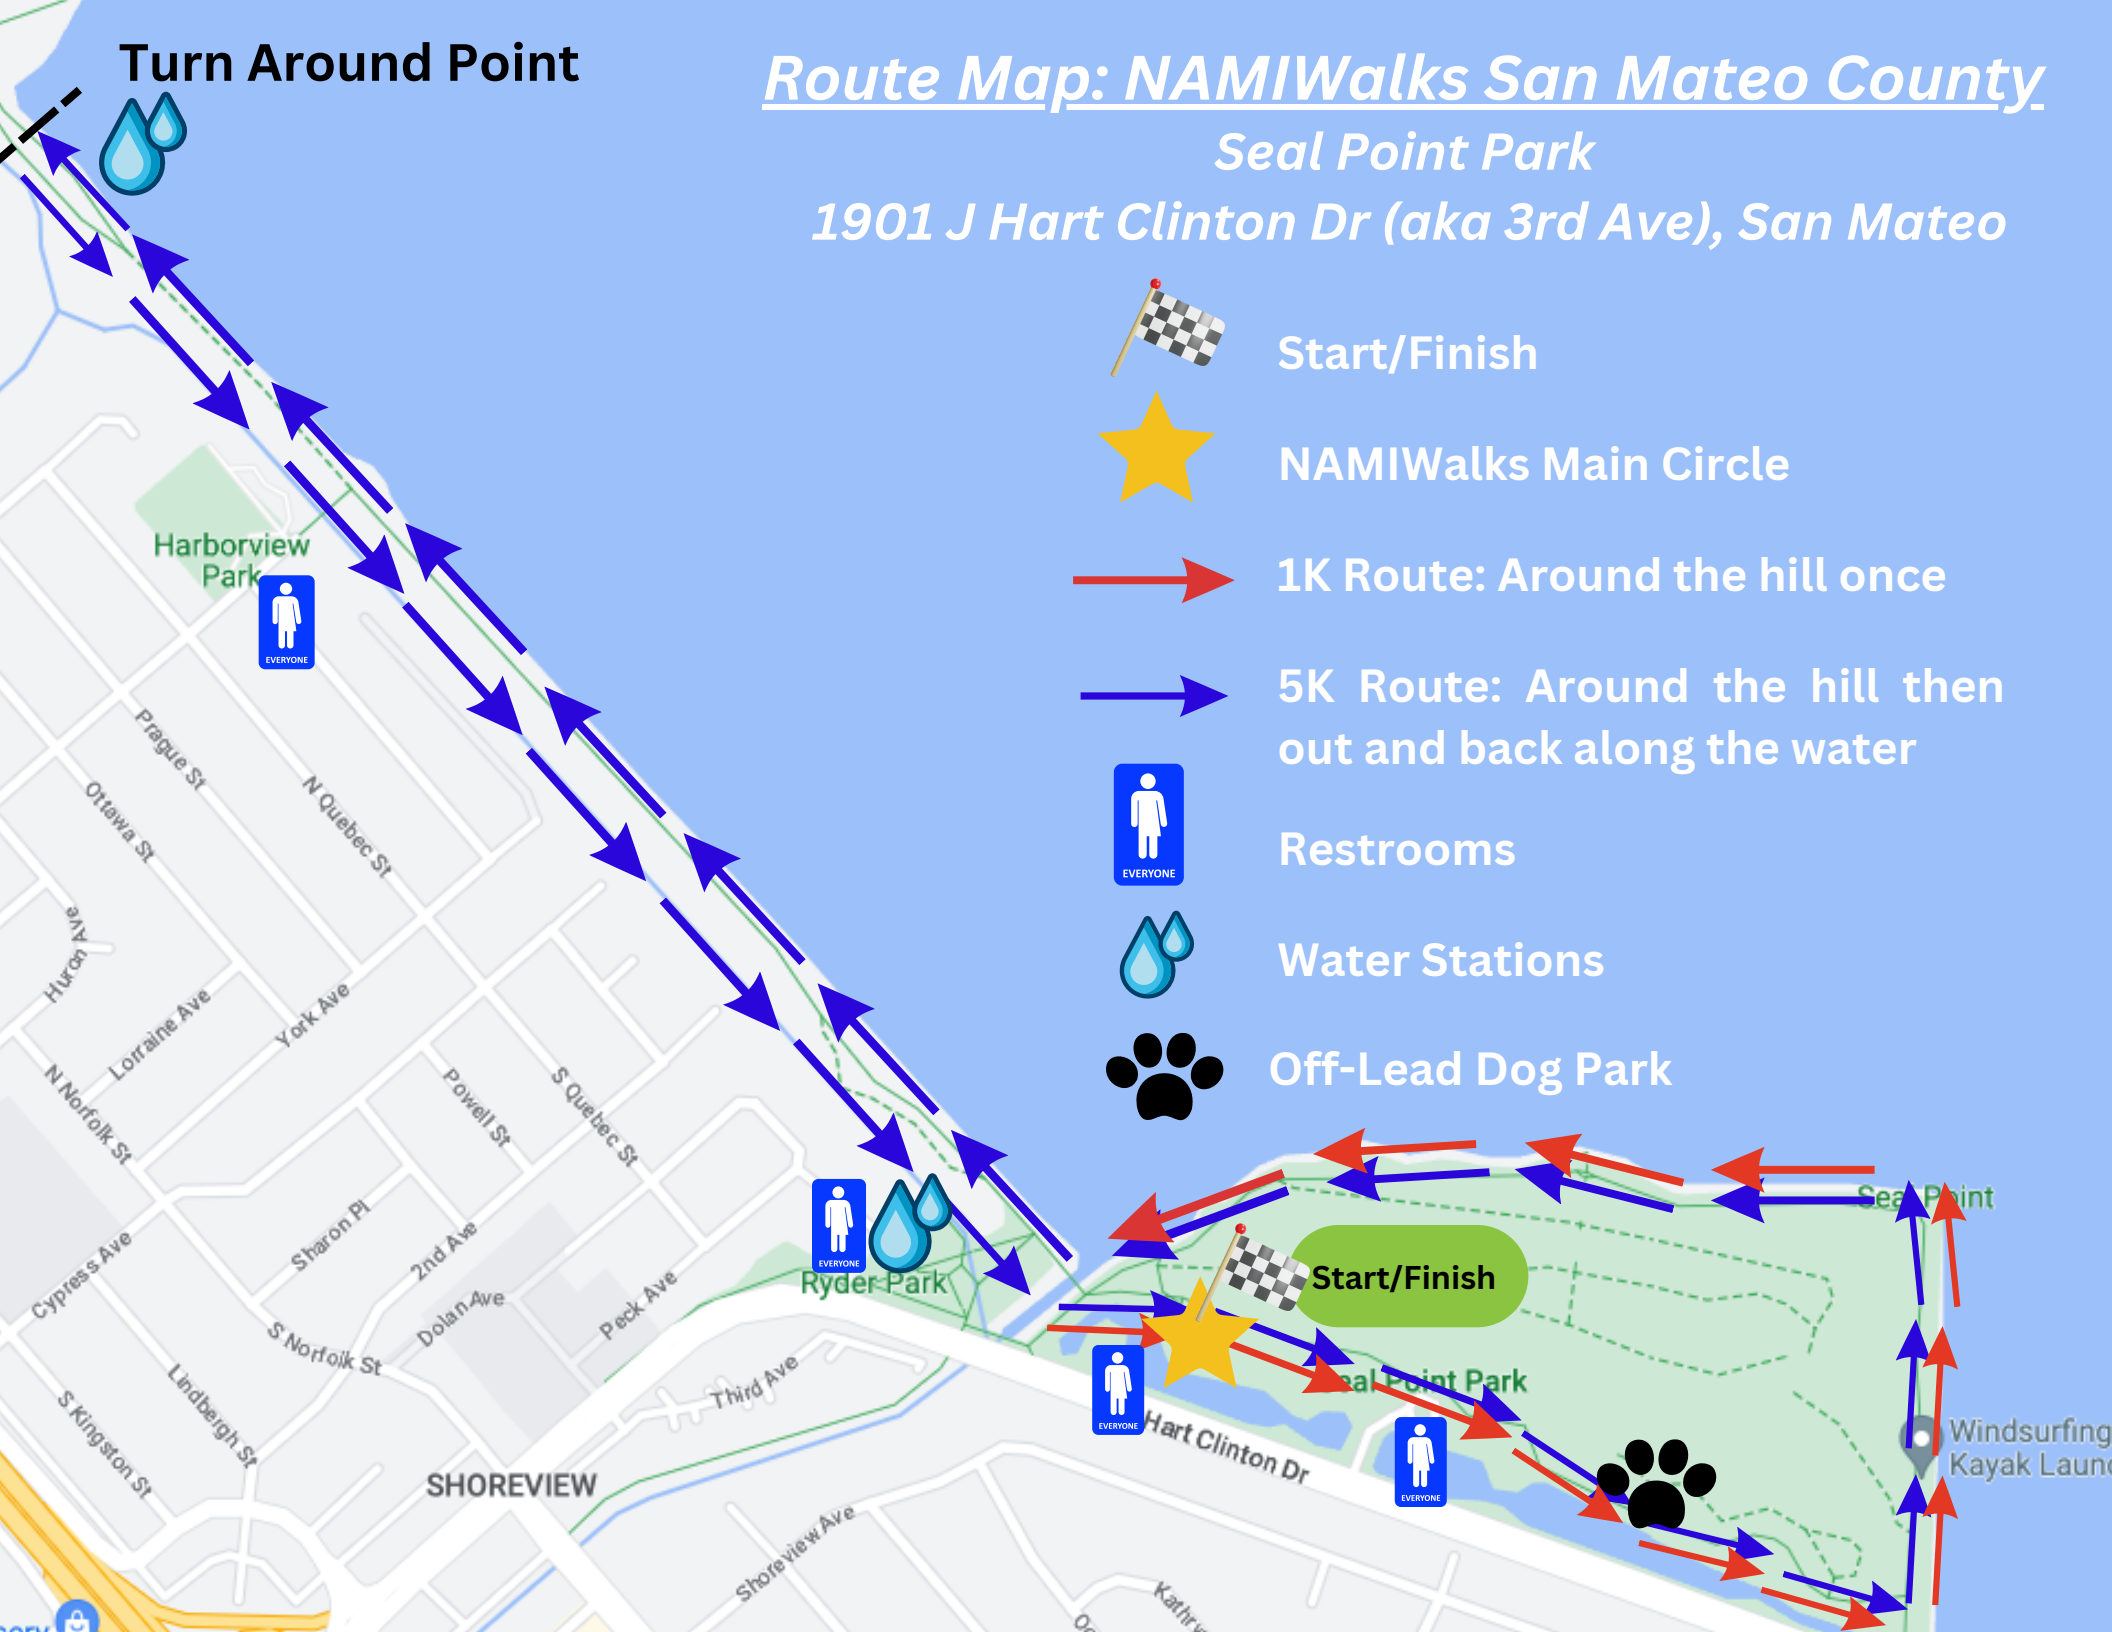

Turn Around Point

Route Map: NAMIWalks San Mateo County

Seal Point Park

1901 J Hart Clinton Dr (aka 3rd Ave), San Mateo

Start/Finish

NAMIWalks Main Circle

1K Route: Around the hill once

5K Route: Around the hill then out and back along the water

Restrooms

Water Stations

Off-Lead Dog Park

Start/Finish

Windsurfing Kayak Launch