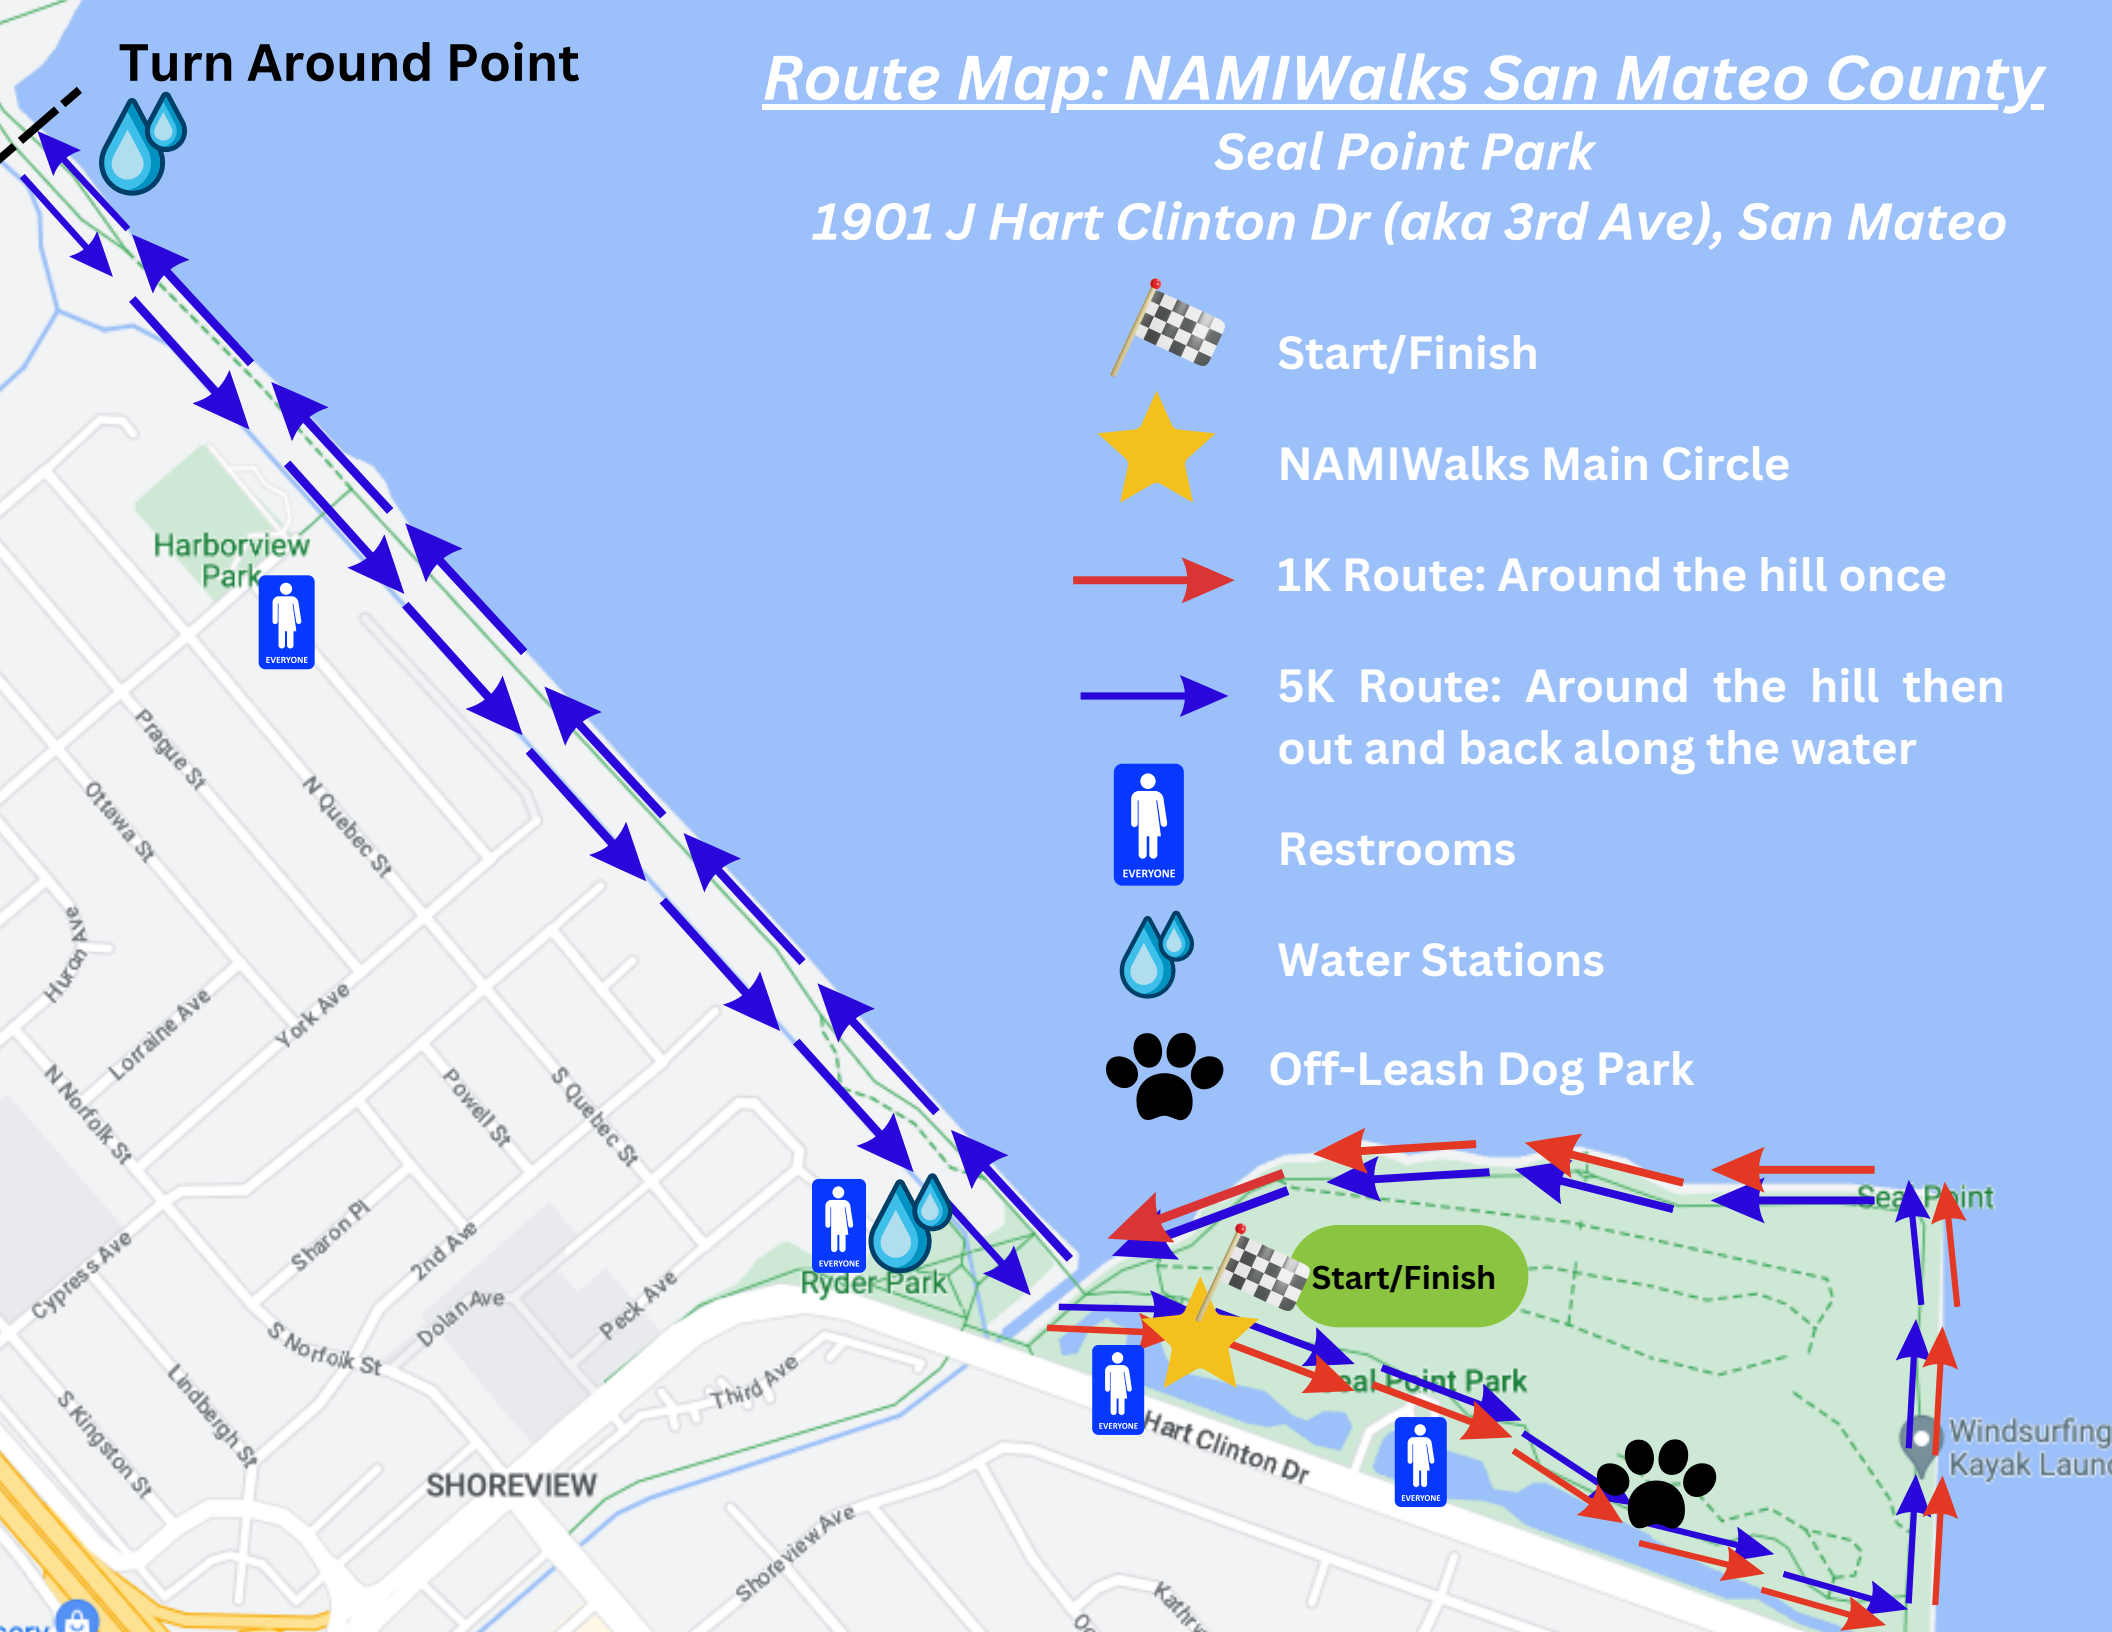

Turn Around Point

Route Map: NAMIWalks San Mateo County

Seal Point Park

1901 J Hart Clinton Dr (aka 3rd Ave), San Mateo

Start/Finish

NAMIWalks Main Circle

1K Route: Around the hill once

5K Route: Around the hill then out and back along the water

Restrooms

Water Stations

Off-Leash Dog Park

Start/Finish

Windsurfing
Kayak Launch