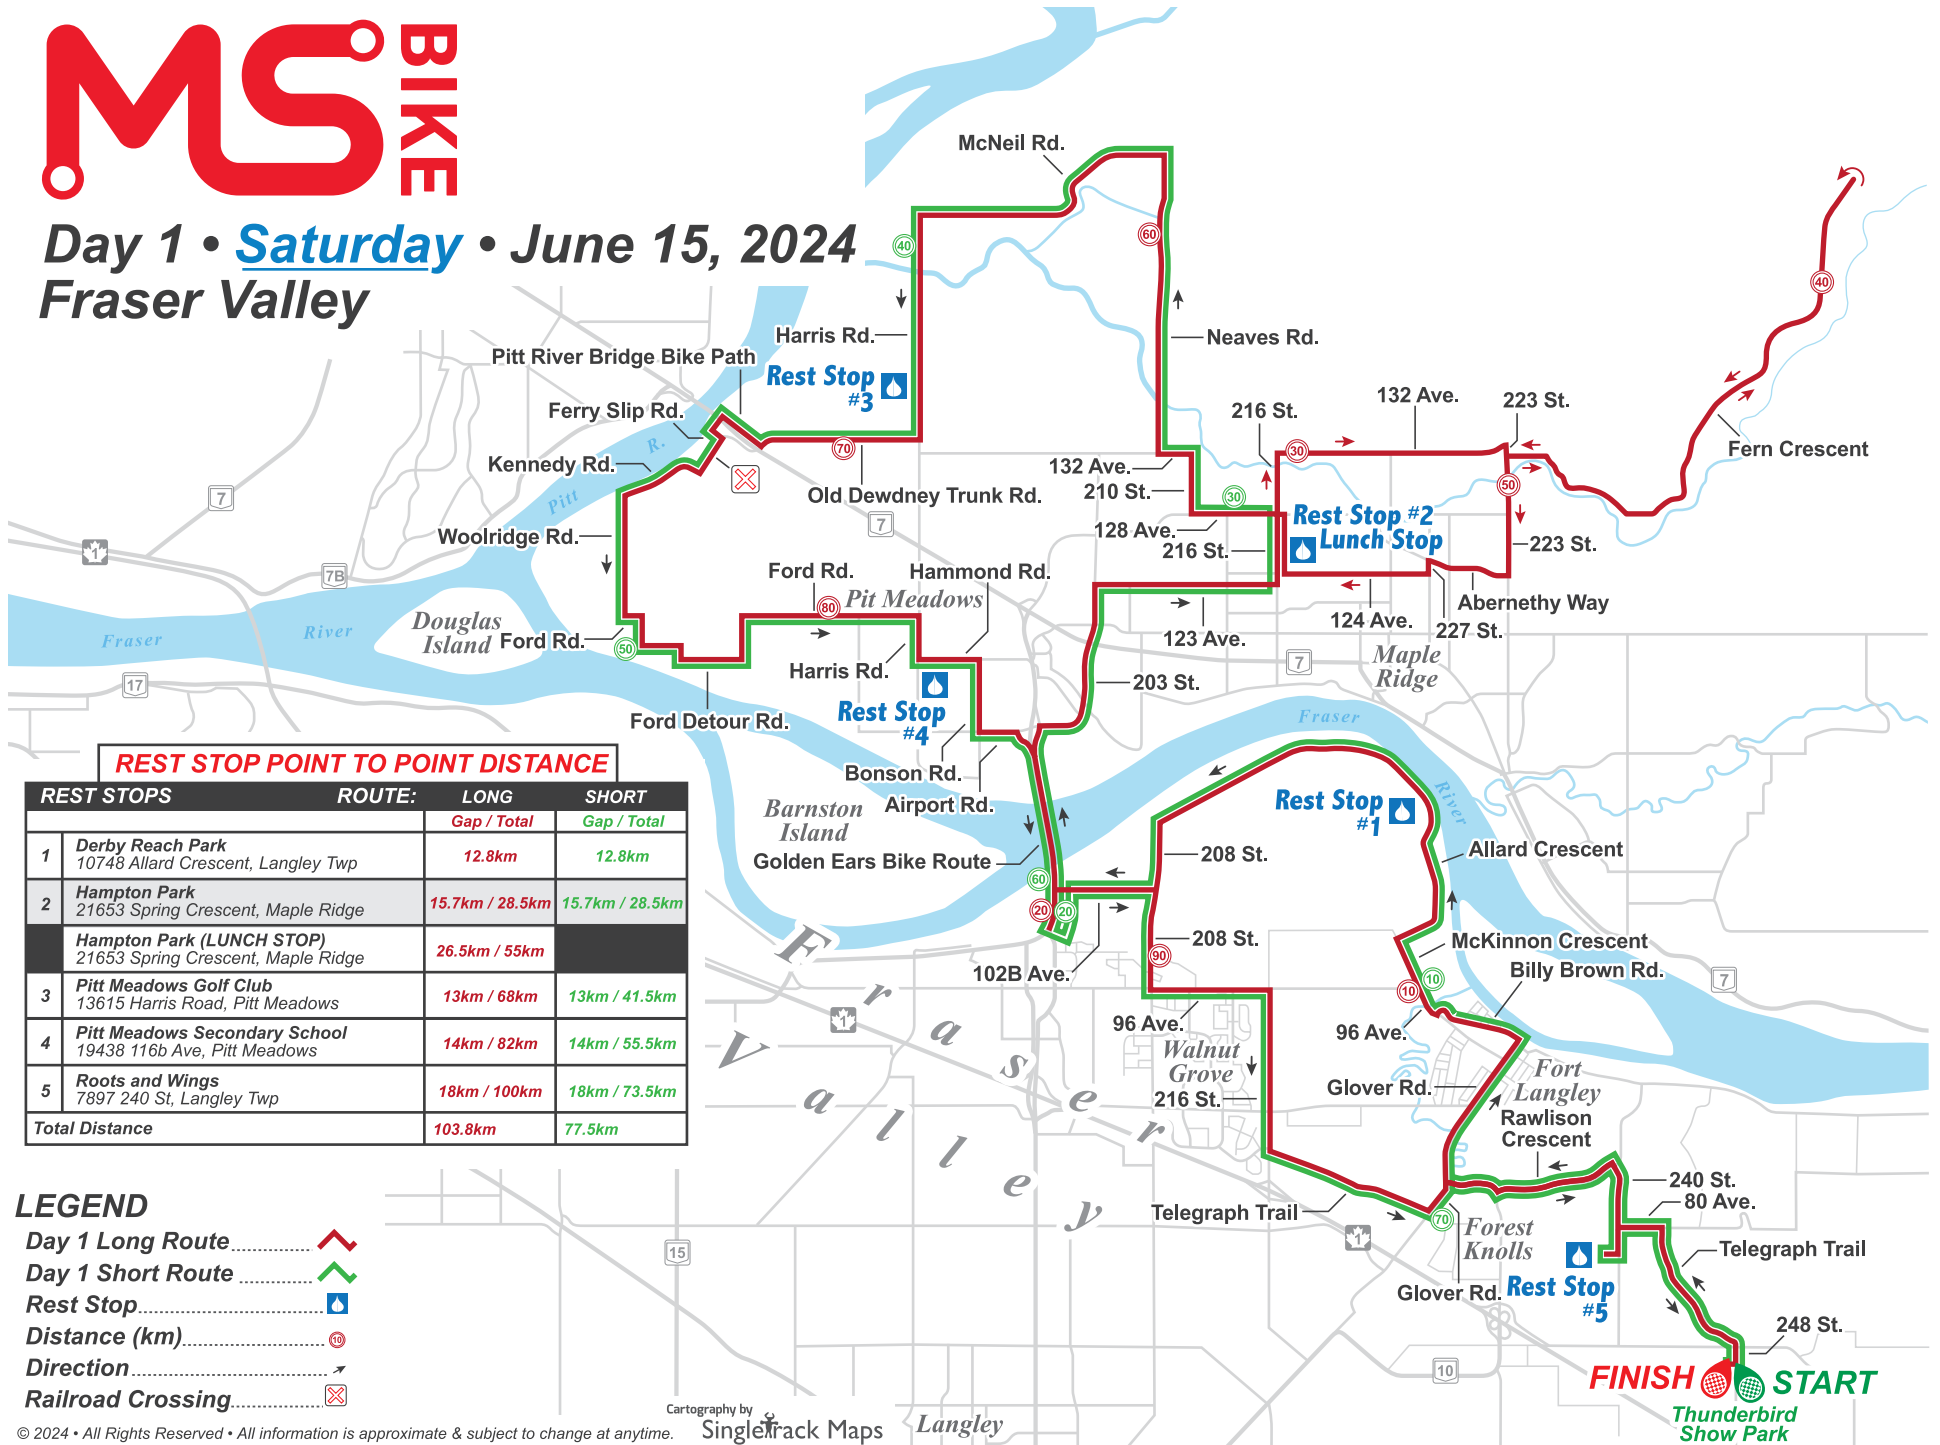

Day 1 • Saturday • June 15, 2024  
Fraser Valley

**REST STOP POINT TO POINT DISTANCE**

REST STOPS	ROUTE:	LONG		SHORT	
		Gap / Total	Gap / Total	Gap / Total	Gap / Total
1 Derby Reach Park 10748 Allard Crescent, Langley Twp		12.8km	12.8km		
2 Hampton Park 21653 Spring Crescent, Maple Ridge		15.7km / 28.5km	15.7km / 28.5km		
Hampton Park (LUNCH STOP) 21653 Spring Crescent, Maple Ridge		26.5km / 55km			
3 Pitt Meadows Golf Club 13615 Harris Road, Pitt Meadows		13km / 68km	13km / 41.5km		
4 Pitt Meadows Secondary School 19438 116b Ave., Pitt Meadows		14km / 82km	14km / 55.5km		
5 Roots and Wings 7897 240 St., Langley Twp		18km / 100km	18km / 73.5km		
<b>Total Distance</b>		<b>103.8km</b>	<b>77.5km</b>		

**LEGEND**

- Day 1 Long Route ..... ↗
- Day 1 Short Route ..... ↘
- Rest Stop ..... 🚰
- Distance (km) ..... 10
- Direction ..... →
- Railroad Crossing ..... ⓧ

**FINISH** **START**  
Thunderbird Show Park