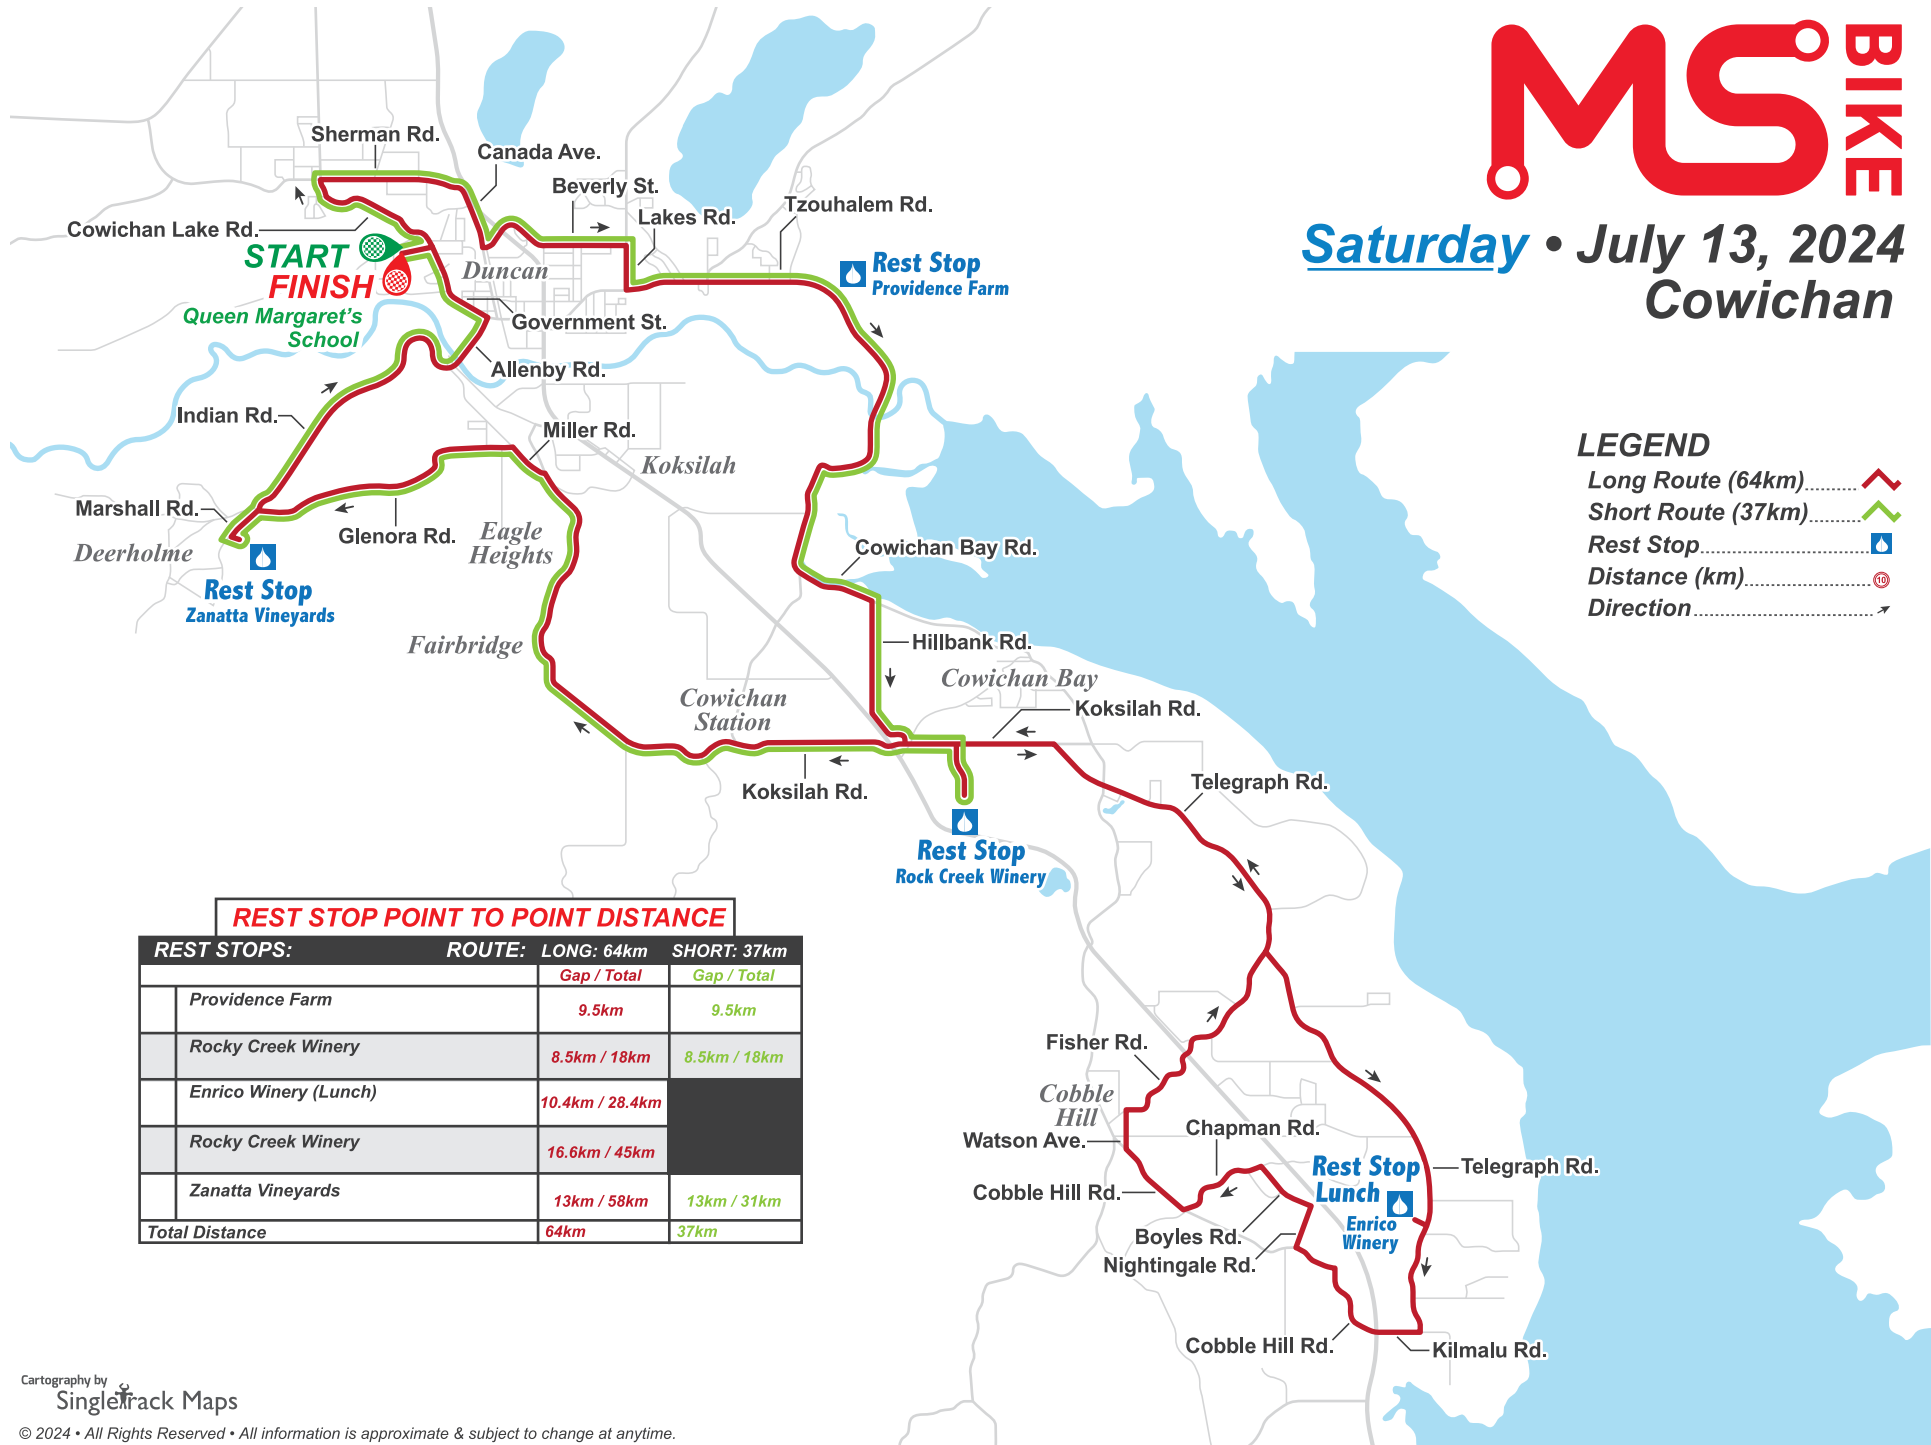

**Saturday • July 13, 2024**  
**Cowichan**

- LEGEND**
- Long Route (64km).....↗
  - Short Route (37km).....↘
  - Rest Stop.....💧
  - Distance (km).....Ⓜ
  - Direction.....➔

**REST STOP POINT TO POINT DISTANCE**

REST STOPS:	ROUTE:	LONG: 64km		SHORT: 37km	
		Gap / Total	Gap / Total	Gap / Total	Gap / Total
Providence Farm		9.5km	9.5km	9.5km	9.5km
Rocky Creek Winery		8.5km / 18km	8.5km / 18km	8.5km / 18km	8.5km / 18km
Enrico Winery (Lunch)		10.4km / 28.4km			
Rocky Creek Winery		16.6km / 45km			
Zanatta Vineyards		13km / 58km	13km / 31km		
<b>Total Distance</b>		<b>64km</b>	<b>37km</b>		