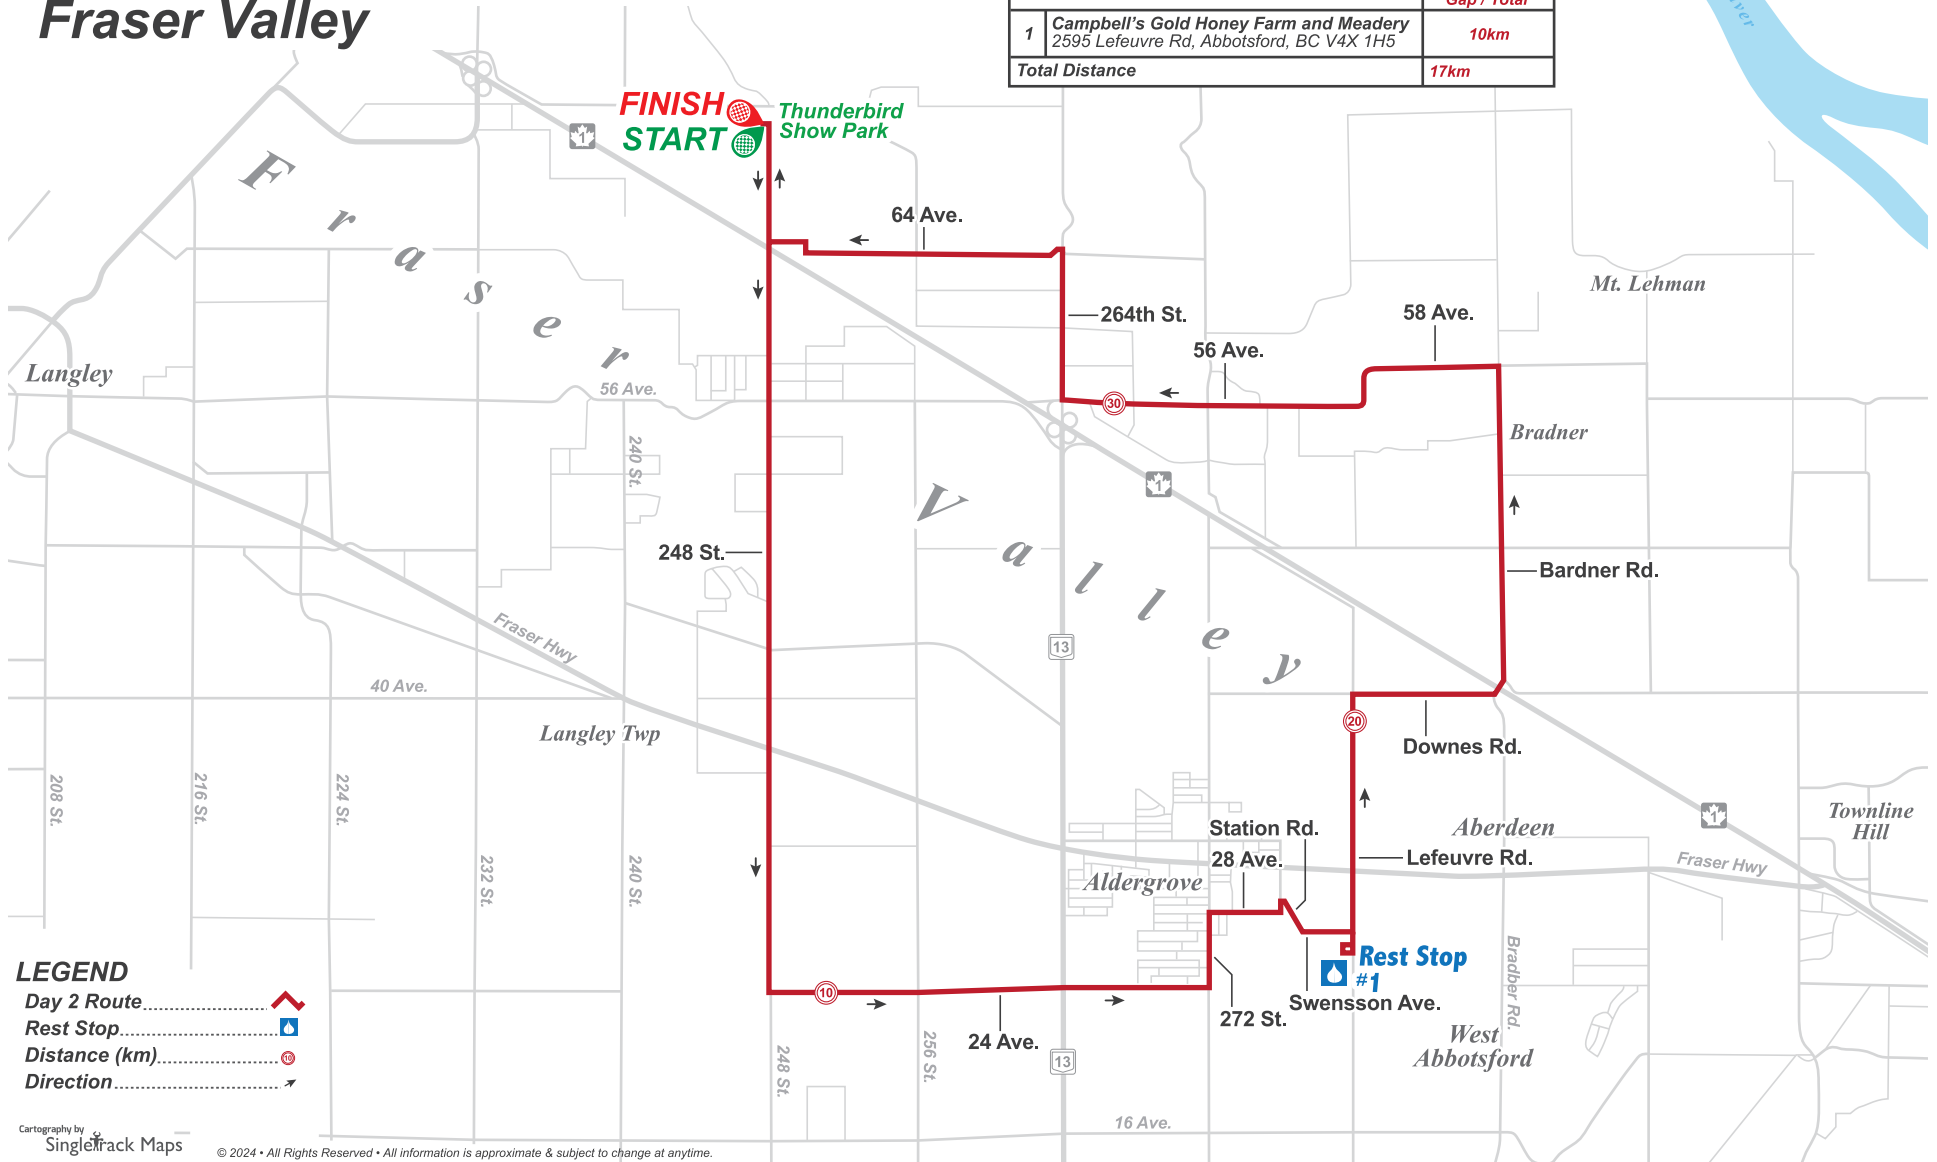

Day 2 • **Sunday** • June 16, 2024
Fraser Valley

REST STOP POINT TO POINT DISTANCE		
REST STOPS	ROUTE:	LONG
		Gap / Total
1	Campbell's Gold Honey Farm and Meadery 2595 Lefeuvre Rd, Abbotsford, BC V4X 1H5	10km
Total Distance		17km

LEGEND

- Day 2 Route.....
- Rest Stop.....
- Distance (km).....
- Direction.....