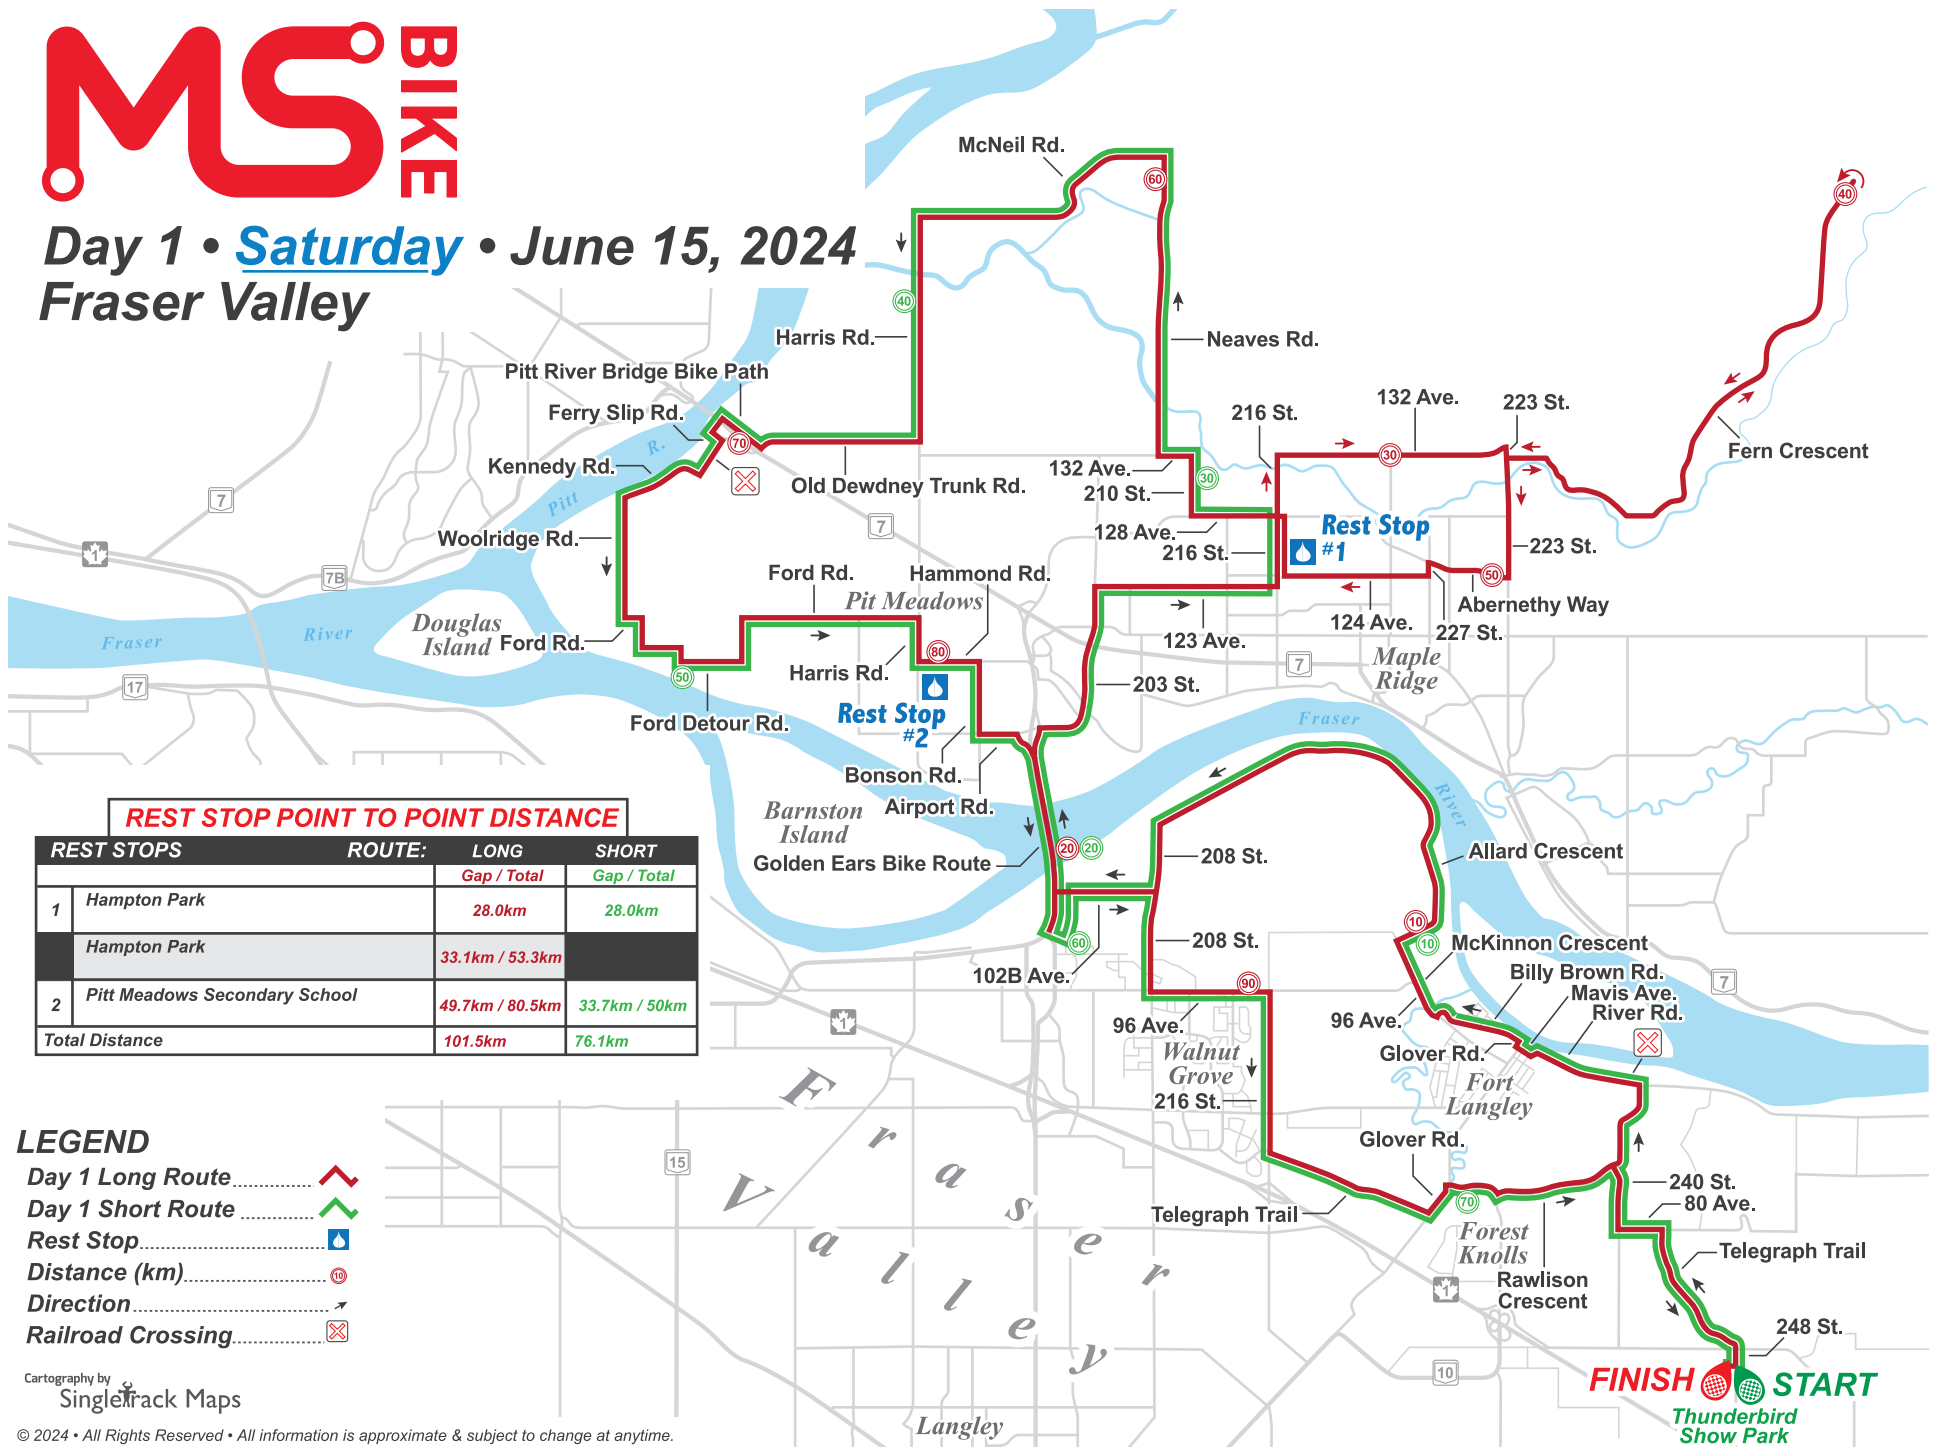

MS BIKE

Day 1 • **Saturday** • June 15, 2024
Fraser Valley

REST STOP POINT TO POINT DISTANCE

REST STOPS		ROUTE:	LONG	SHORT
			Gap / Total	Gap / Total
1	Hampton Park		28.0km	28.0km
	Hampton Park		33.1km / 53.3km	
2	Pitt Meadows Secondary School		49.7km / 80.5km	33.7km / 50km
Total Distance			101.5km	76.1km

LEGEND

- Day 1 Long Route ↗
- Day 1 Short Route ↘
- Rest Stop 🚰
- Distance (km) 10
- Direction →
- Railroad Crossing ⓧ

Cartography by
SingleTrack Maps

© 2024 • All Rights Reserved • All information is approximate & subject to change at anytime.