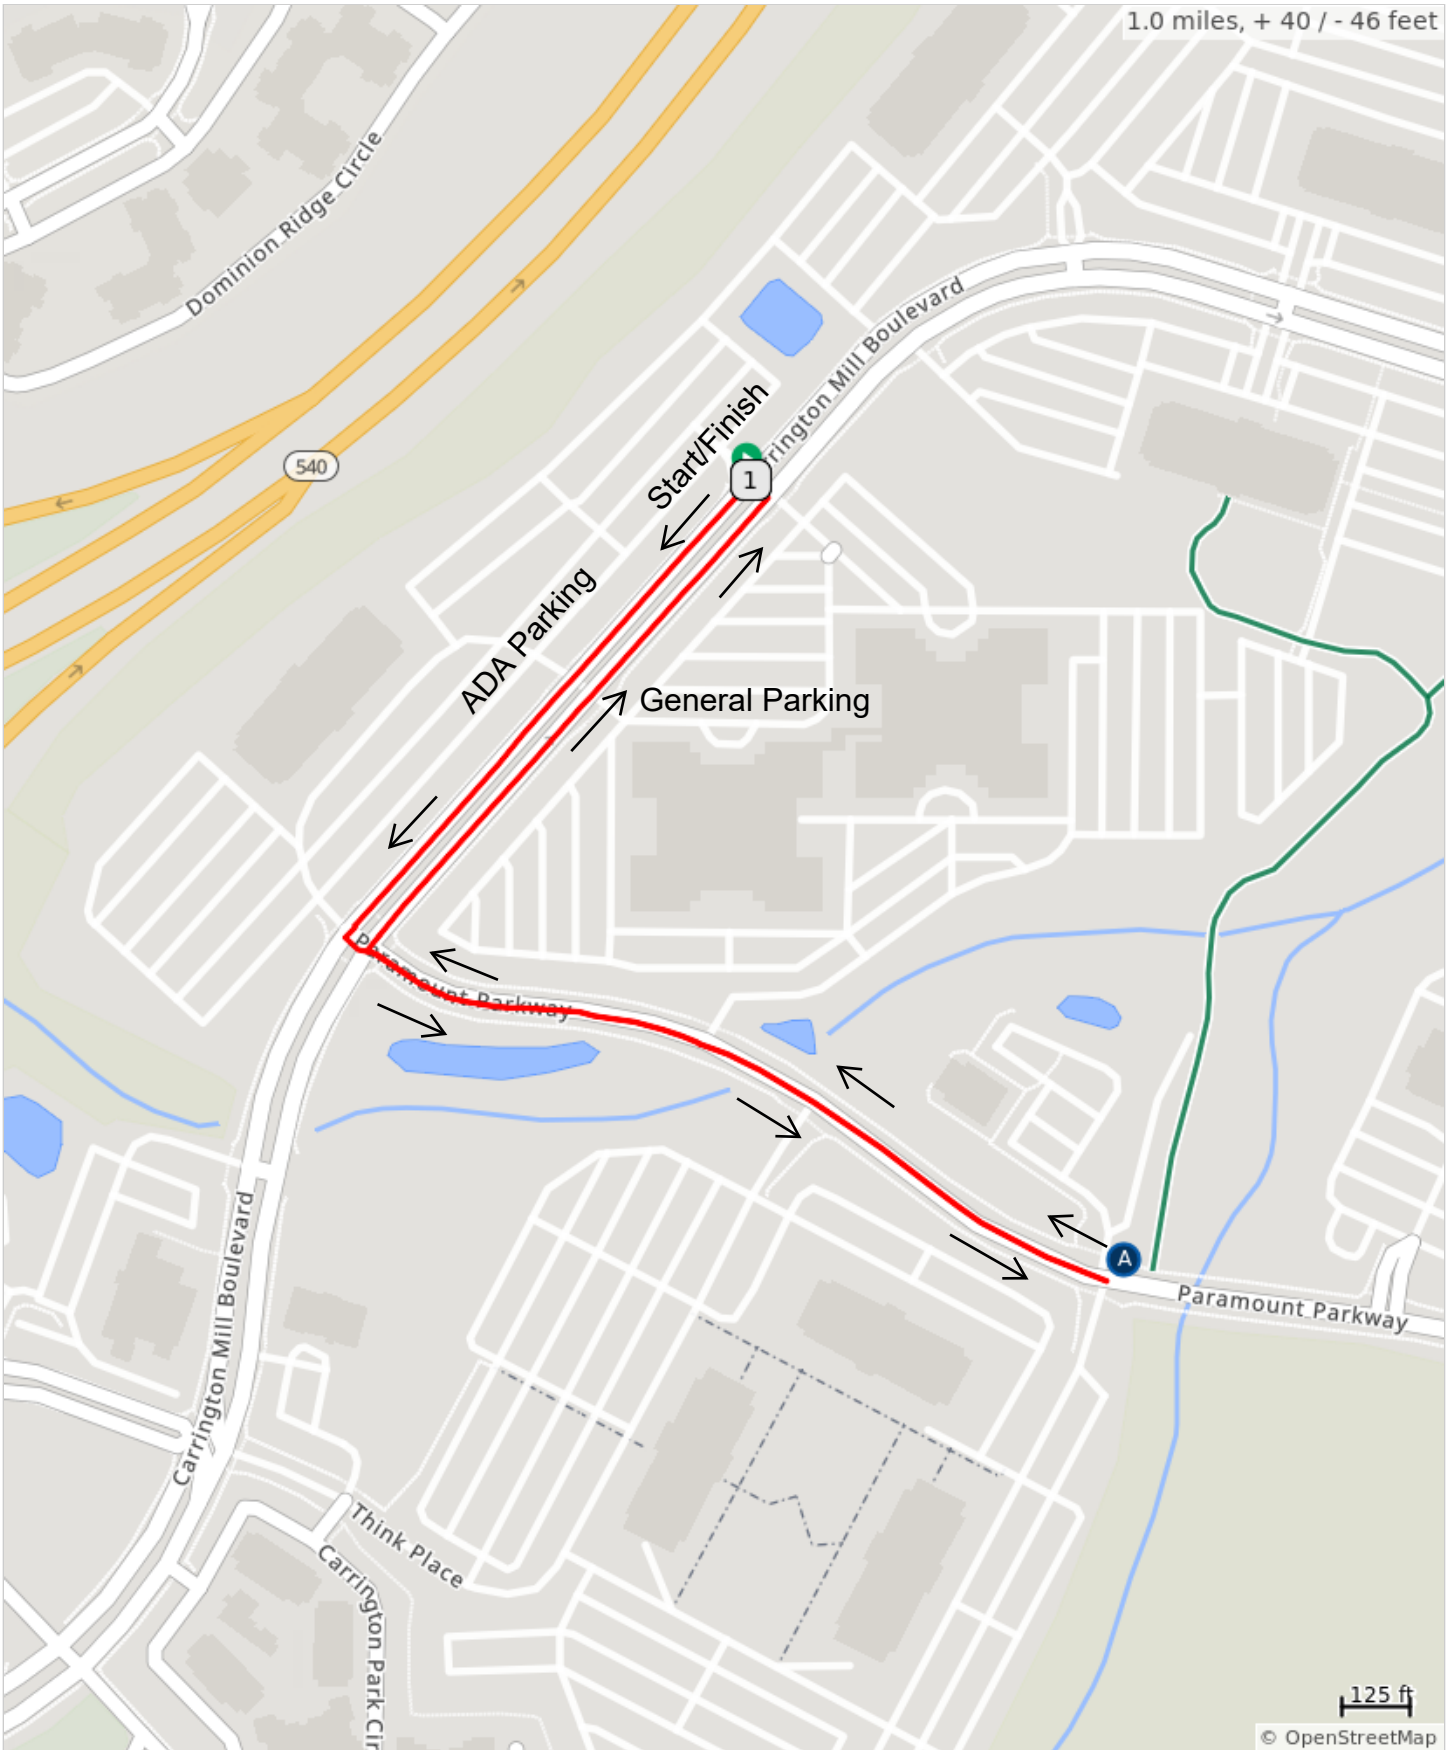

# Walk MS: Raleigh (1-Mile)

Site Opens: 8:00am  
Program Begins: 9:20am  
Walk Starts: 9:30am

## A. Hydration Station #1

Walk MS: Raleigh (1-Mile)

Type	Dist	Note
	0.0	Start of route
	0.5	Right
	0.8	Right onto Carrington Mill Blvd
	1.0	Left
	1.0	End of route

1.0 miles. +39/-47 feet