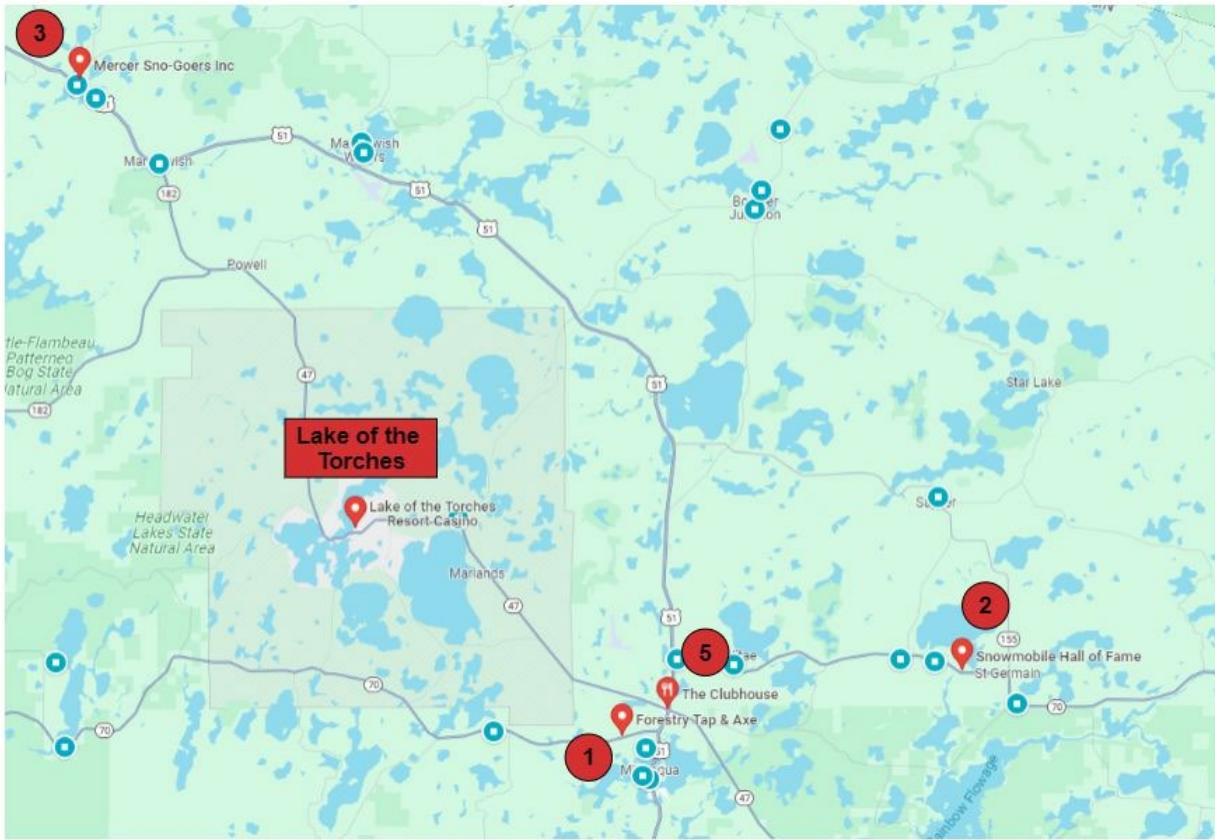

Day 2 Shuttle Schedules

BUS 1 SCHEDULE SATURDAY

Bus 1	Arrival	Departure	Destination	Address
1.	10:00am	10:05am	Drop-off at Forestry Tap & Axe	9871 WI-70, Minocqua, WI 54548
2.	10:15am	11:15am	Snowmobile Hall of Fame	1246 Sted World Blvd, St Germain, WI 54558
3.	12:00pm	1:15pm	Lunch at Mercer Snogoers Club	2625 Margaret St., Mercer, WI 54547
4.	1:45pm	1:50pm	Lake of the Torches for Drop-off	Hwy 47, Lac Du Flambeau, WI 54538
5.	2:00pm	4:00pm	The Clubhouse	901 1 st Ave, Woodruff, WI 54568
6.	4:30pm		Lake of the Torches for Drop-off	Hwy 47, Lac Du Flambeau, WI 54538

Day 2 Shuttle Schedules

BUS 2 SCHEDULE SATURDAY

Bus 2	Arrival	Departure	Destination	Address
1.	10:00am	11:45am	Forestry Tap & Axe	9871 WI-70, Minocqua, WI 54548
2.	12:15pm	1:30pm	Lunch at Mercer Snogoers Club	2625 Margaret St., Mercer, WI 54547
3.	2:00pm	2:30pm	Lake of the Torches for Drop-off	Hwy 47, Lac Du Flambeau, WI 54538
4.	3:00pm	3:00pm	Pickup riders from the Snogoers Club parking area	2625 Margaret St., Mercer, WI 54547
5.	3:30pm		Lake of the Torches for Drop-off	Hwy 47, Lac Du Flambeau, WI 54538