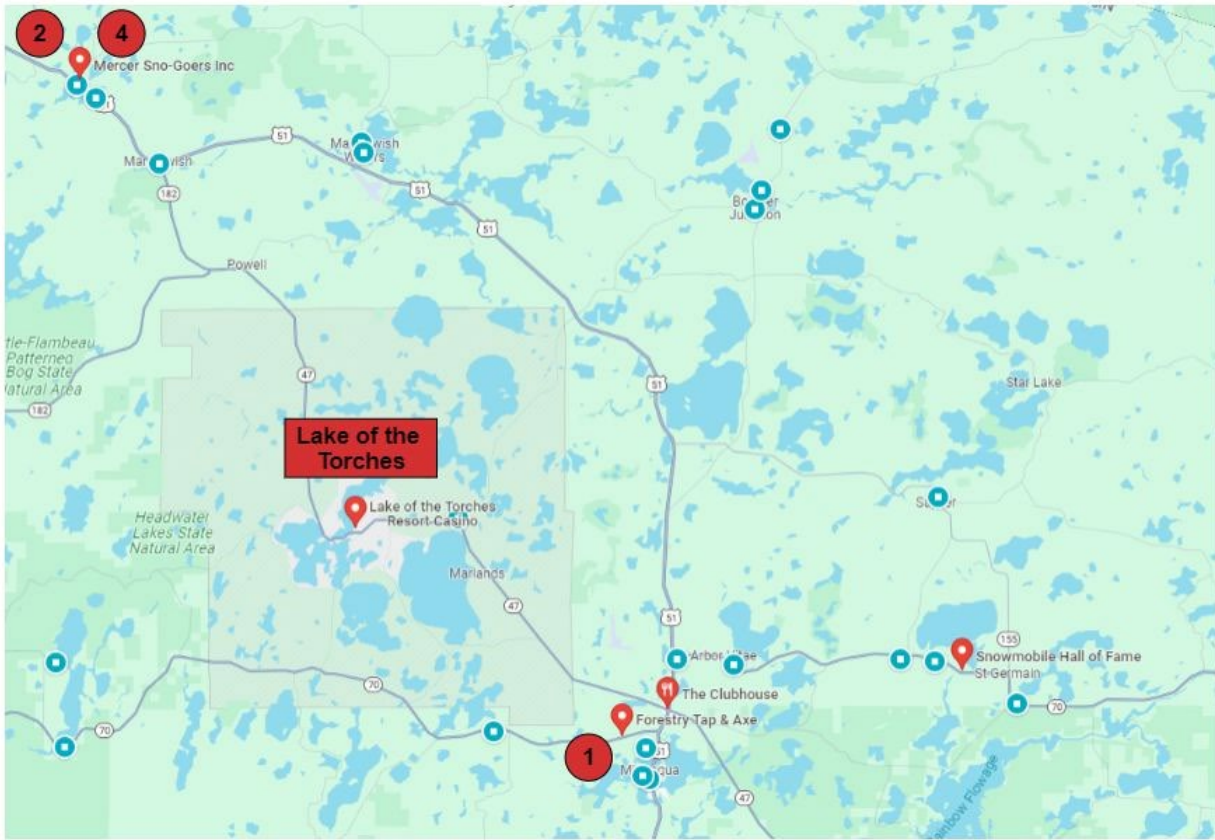

Day 2 Shuttle Schedules

BUS 1 SCHEDULE SATURDAY

Bus 1	Arrival	Departure	Destination	Address
1.	10:00am	10:05am	Drop-off at Forestry Tap & Axe	9871 WI-70, Minocqua, WI 54548
2.	10:15am	11:15am	Snowmobile Hall of Fame	1246 Sted World Blvd, St Germain, WI 54558
3.	12:00pm	1:15pm	Lunch at Mercer Snogoers Club	2625 Margaret St., Mercer, WI 54547
4.	1:45pm	1:50pm	Lake of the Torches for Drop-off	Hwy 47, Lac Du Flambeau, WI 54538
5.	2:00pm	4:00pm	The Clubhouse	901 1 st Ave, Woodruff, WI 54568
6.	4:30pm		Lake of the Torches for Drop-off	Hwy 47, Lac Du Flambeau, WI 54538

Day 2 Shuttle Schedules

BUS 2 SCHEDULE SATURDAY

Bus 2	Arrival	Departure	Destination	Address
1.	10:00am	11:45am	Forestry Tap & Axe	9871 WI-70, Minocqua, WI 54548
2.	12:15pm	1:30pm	Lunch at Mercer Snogoers Club	2625 Margaret St., Mercer, WI 54547
3.	2:00pm	2:30pm	Lake of the Torches for Drop-off	Hwy 47, Lac Du Flambeau, WI 54538
4.	3:00pm	3:00pm	Pickup riders from the Snogoers Club parking area	2625 Margaret St., Mercer, WI 54547
5.	3:30pm		Lake of the Torches for Drop-off	Hwy 47, Lac Du Flambeau, WI 54538