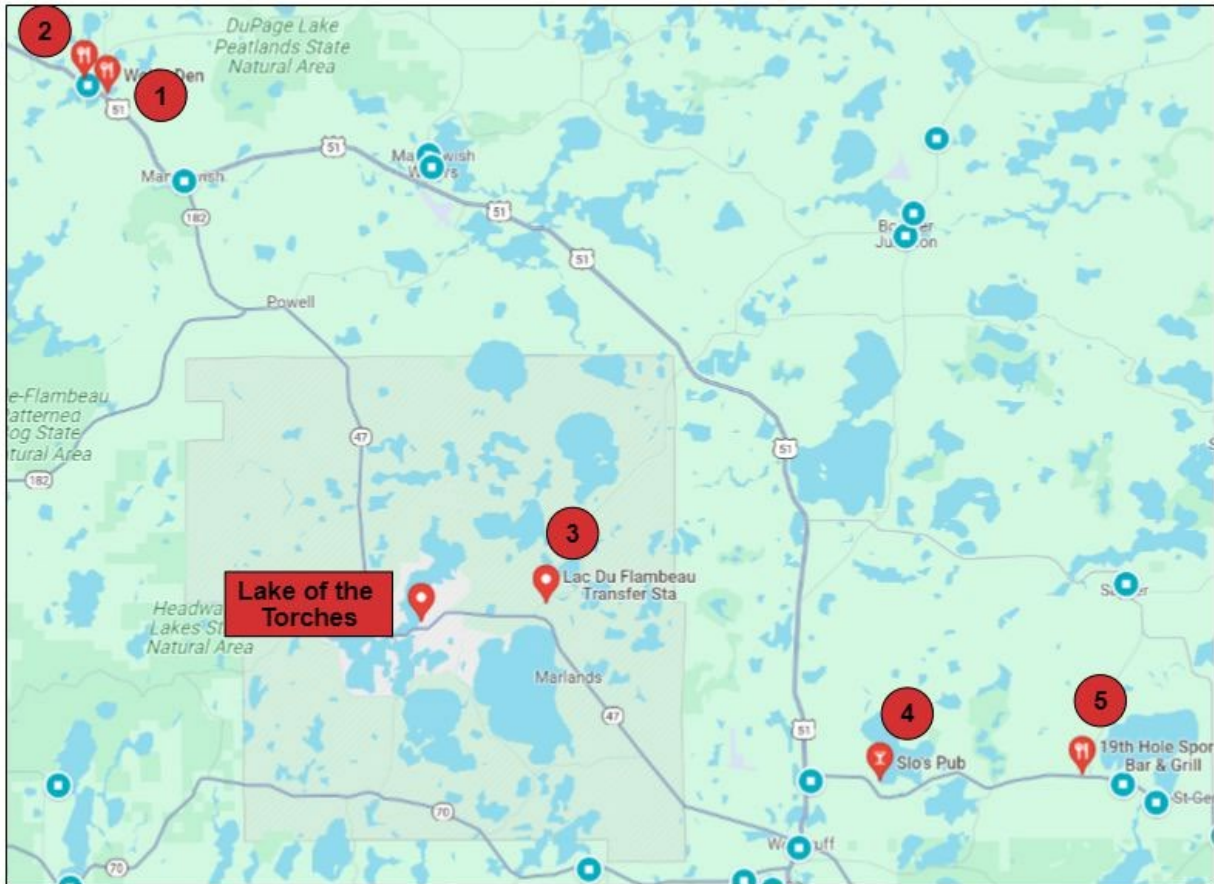

Poker Run Bus Schedules

BUS 1 POKER RUN

1.	9:30am	Wolf's Den	5070 Highway 51, Mercer, WI 54547
2.	11:00am	Around the Corner Pub	2633 Railroad St, Mercer, WI 54547
3.	12:30pm	Lunch at Northern Horn Show Snow Club	2790 County Hwy H, Lac Du Flambeau, WI 54538
4.	2:00pm	Slo's	10599 Big Arbor Vitae Dr, Arbor Vitae, WI 54568
5.	3:15pm	19 th Hole Bar and Grill	9067 WI-70, St. Germain, WI 54558

Poker Run Bus Schedules

BUS 2 POKER RUN

1.	9:30am	Pea Patch	145 County Rd W, Manitowish Waters, WI 54545
2.	11:15am	Lunch at Norther Horn Shoe Club	2790 County Hwy H, Lac Du Flambeau, WI 54538
3.	12:45pm	Black Bear Bar & Grill	11045 WI-70, Minocqua, WI 54548
4.	2:00pm	Moose Jaw Lodge and Resort	W770 Wind Song Ln, Park Falls, WI 54552
5.	3:15pm	Musky Jack's	W640 Hwy 70, Park Falls, WI 54552