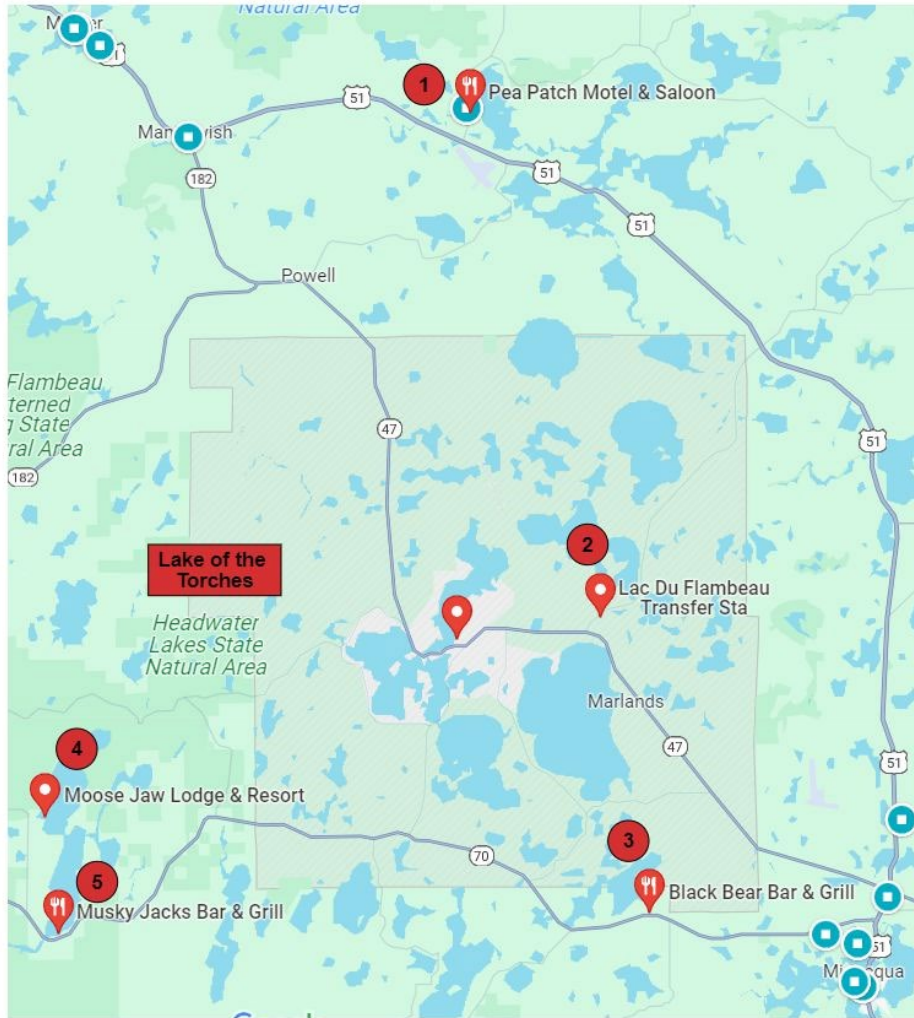

Poker Run Bus Schedules

BUS 1 POKER RUN

1.	9:30am	Wolf's Den	5070 Highway 51, Mercer, WI 54547
2.	11:00am	Around the Corner Pub	2633 Railroad St, Mercer, WI 54547
3.	12:30pm	Lunch at Northern Horn Show Snow Club	2790 County Hwy H, Lac Du Flambeau, WI 54538
4.	2:00pm	Slo's	10599 Big Arbor Vitae Dr, Arbor Vitae, WI 54568
5.	3:15pm	19 th Hole Bar and Grill	9067 WI-70, St. Germain, WI 54558

Poker Run Bus Schedules

BUS 2 POKER RUN

1.	9:30am	Pea Patch	145 County Rd W, Manitowish Waters, WI 54545
2.	11:15am	Lunch at Norther Horn Shoe Club	2790 County Hwy H, Lac Du Flambeau, WI 54538
3.	12:45pm	Black Bear Bar & Grill	11045 WI-70, Minocqua, WI 54548
4.	2:00pm	Moose Jaw Lodge and Resort	W770 Wind Song Ln, Park Falls, WI 54552
5.	3:15pm	Musky Jack's	W640 Hwy 70, Park Falls, WI 54552