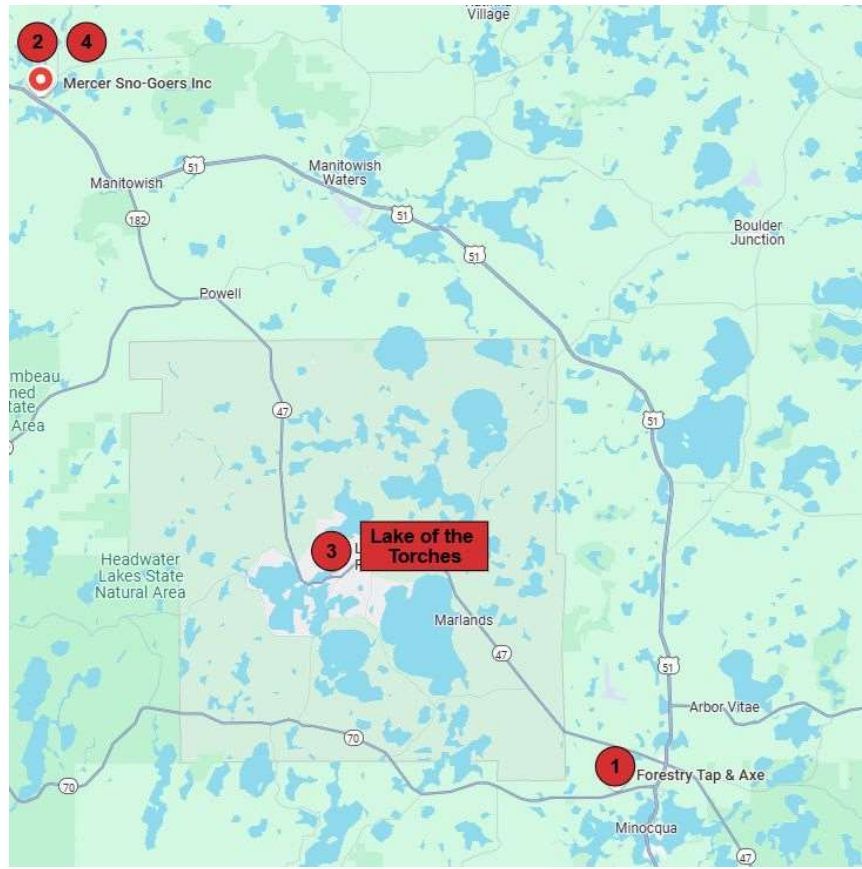

Saturday Bus Schedule

	Arrival	Departure	Destination	Address
		9:40am	Depart Lake of the Torches for Forestry Tap and Axe	Hwy 47, Lac Du Flambeau, WI 54538
1.	10:00am	11:50pm	Forestry Tap and Axe	9871 WI-70, Minocqua, WI 54548
2.	12:30pm	1:00pm	Mercer Snowgoers	2625 Margaret St., Mercer, WI 54547
3.	1:15pm	1:30pm	Return trip to Lake of the Torches Hotel	Hwy 47, Lac Du Flambeau, WI 54538
4.	1:15pm	3:30pm	Around the Corner Pub and other Mercer establishments Bus to continue trips from Mercer Snowgoers to Hotel as needed	2633 Railroad St, Mercer, WI 54547
5.		3:30pm	Final trip from Mercer to Hotel	Hwy 47, Lac Du Flambeau, WI 54538