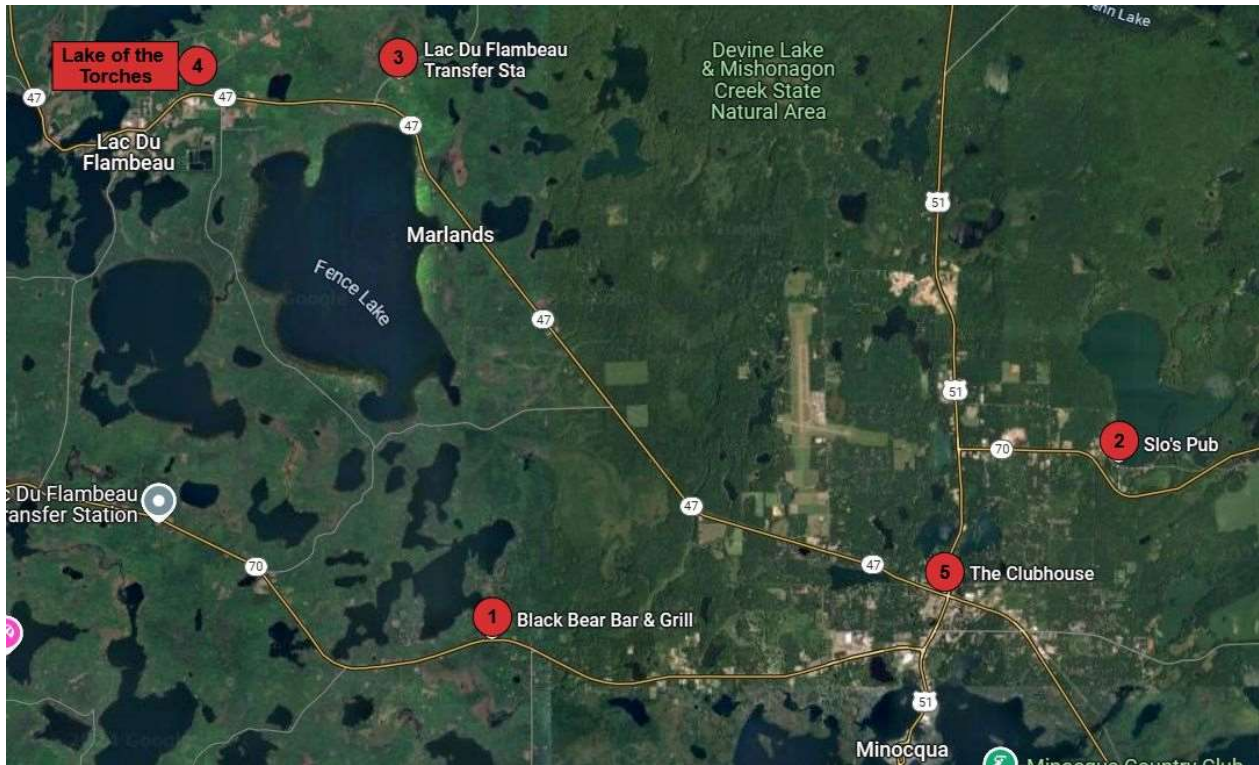

## Friday Bus Schedule

	Arrival	Departure	Destination	Address
		9:00am	Depart from Lake of the Torches	Hwy 47, Lac Du Flambeau, WI 54538
1.	9:15am	10:45am	Black Bear	11045 WI-70, Minocqua, WI 54548
2.	11:00am	12:00am	Slo's	10599 Big Arbor Vitae Dr, Woodruff, WI 54568
3.	12:30pm	1:00pm	Lunch at Northern Hornshoe Snow Club	2790 County Hwy H, Lac Du Flambeau, WI 54538
4.	1:15pm	1:30pm	Check for any drop-offs at Lake of the Torches Hotel. If not drop-offs, head to The Clubhouse	Hwy 47, Lac Du Flambeau, WI 54538
5.	2:00pm	4:00pm	The Clubhouse	901 1 <sup>st</sup> Ave, Woodruff, WI 54568
6.	4:30pm		Lake of the Torches for Drop-off	Hwy 47, Lac Du Flambeau, WI 54538