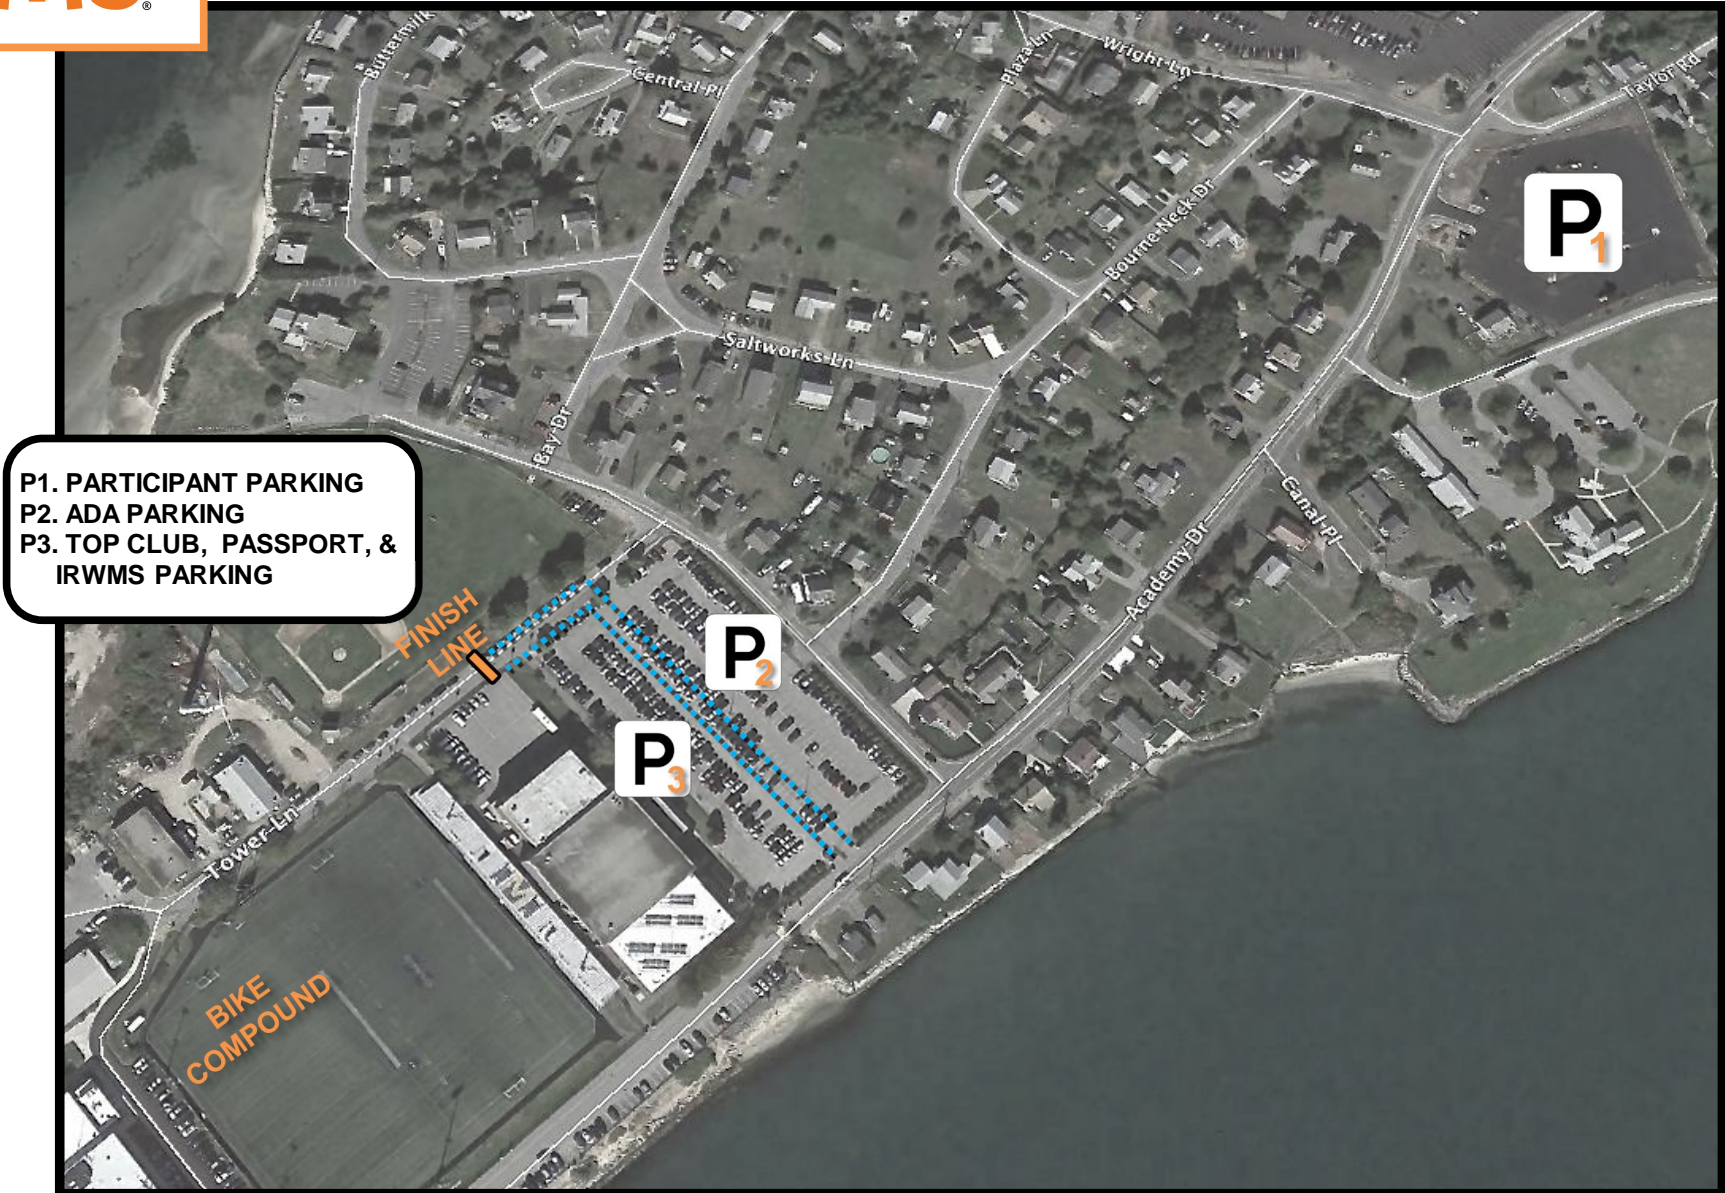

MASS MARITIME ACADEMY PARKING MAP

36 ACADEMY DRIVE, BUZZARDS BAY, MA 02532

P1. PARTICIPANT PARKING
P2. ADA PARKING
P3. TOP CLUB, PASSPORT, & IRWMS PARKING