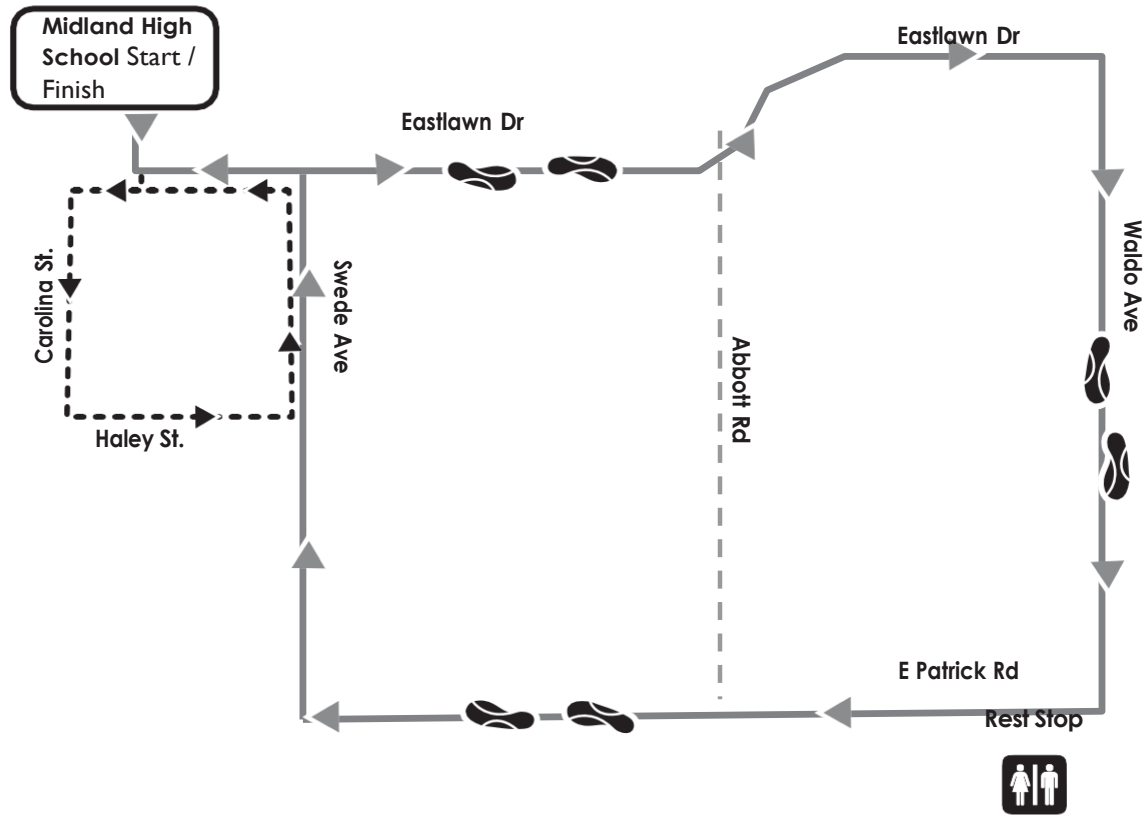

A CURE IS ON THE LINE.

# 2024 Walk MS: Midland

For Emergency Assistance Dial 911  
For Other Assistance Call:  
Sarah Borst 269-760-7095

## 1.0 Mile & 3.0 Mile Route

### Start 1.0 Mile Route at Midland High School

- Walk to end of school driveway and turn Right on Eastlawn Dr.
- Left onto Carolina St.
- Follow Carolina St. to Haley St.
- Left on Haley St.
- Left on Swede Ave (rejoining 3 mile Walkers)
- Left on Eastlawn Dr.
- Right at Midland High School