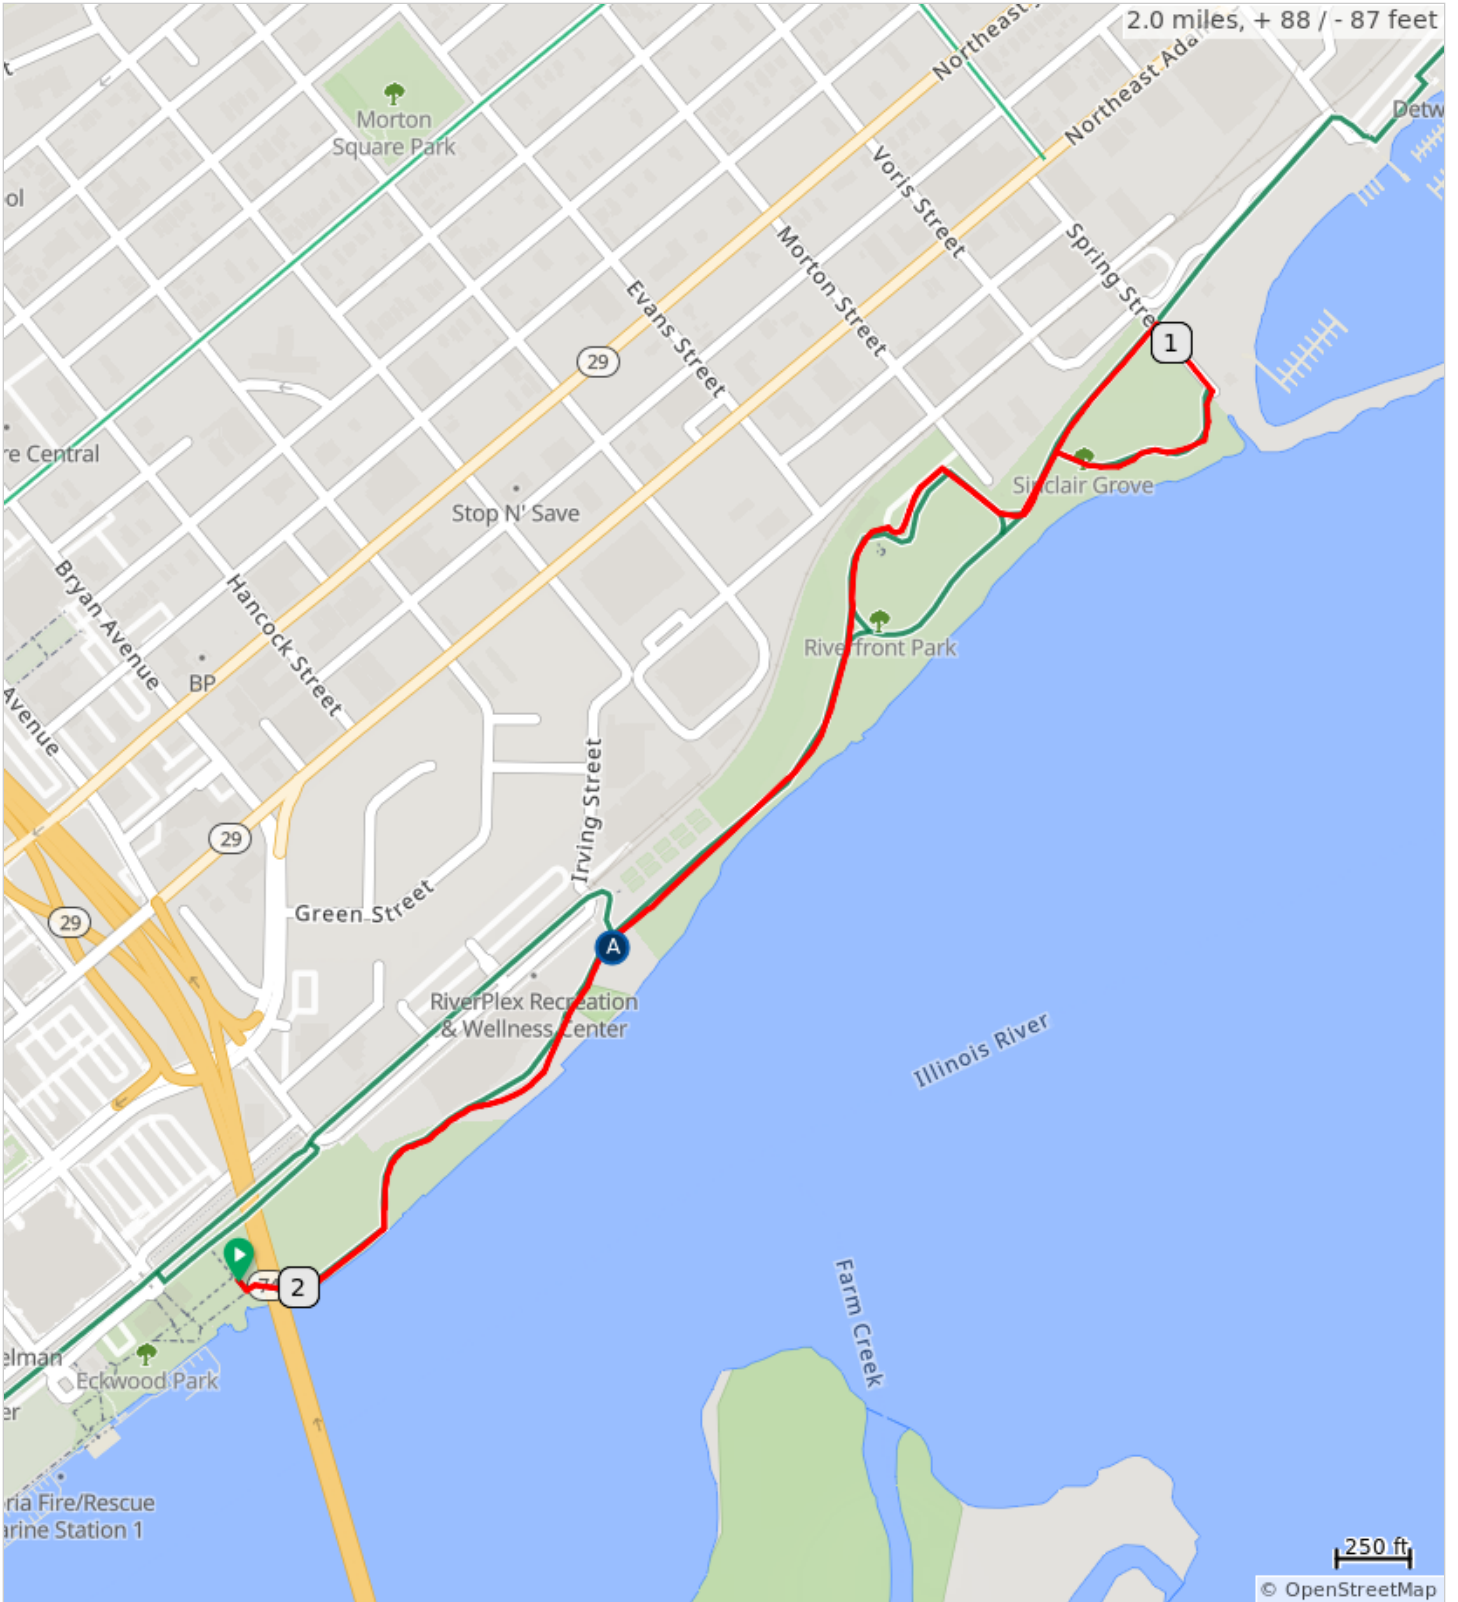

Walk MS Peoria 2024 Long

A. Rest Stop

Walk MS Peoria 2024 Long

Type	Dist	Note
📍	0.0	Start of route
➔	0.0	Right
➡	0.6	Slight left
➔	0.8	Right
➡	0.8	Left
➔	1.0	Right onto Spring St
➡	1.3	Left
➡	1.3	Slight left
➡	1.3	Slight left
➡	2.0	Left
📍	2.0	End of route

2.0 miles. +88/-87 feet