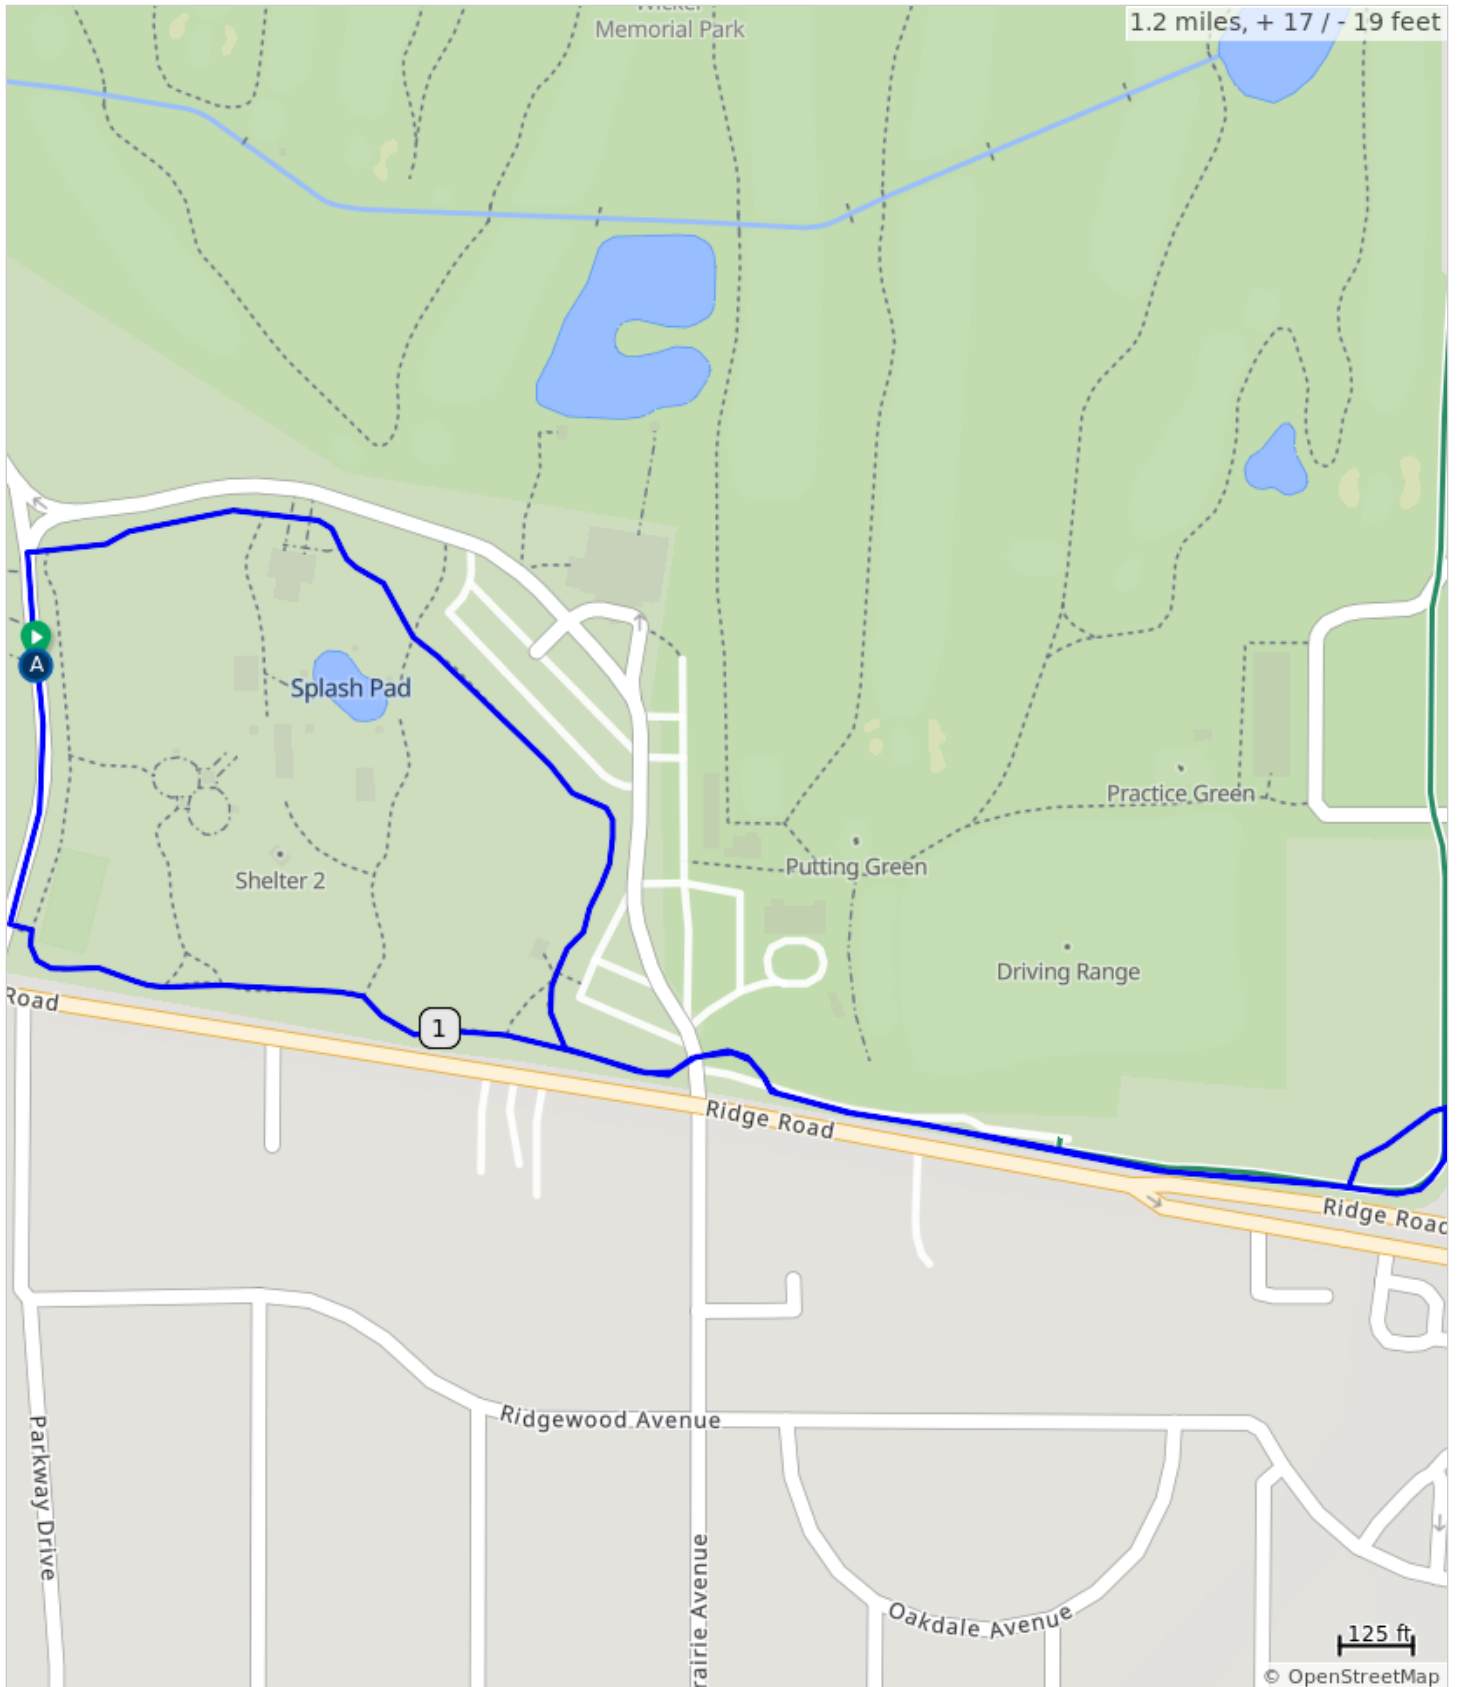

# Walk MS: Highland 1 Mile Route

## Walk MS: Highland 1 Mile Route

### A. Finish Line 1 Mile

Walk MS: Highland 1 Mile Route

Type	Dist	Note
📍	0.0	Start of route
➔	0.0	Right Turn 1 & 3 Mile Routes
➔	0.3	1 & 3 Mile Split 1 Mile Go Left 3 Mile Go Right
<i>i</i>	0.4	Use CAUTION crossing Entrance
➔	0.6	Left Turn for 1 Mile Turn Around
➔	0.6	Right Turn Turn Around 1 Mile Route
<i>i</i>	0.9	Use CAUTION crossing Entrance
⬆	1.0	Stay Straight
➔	1.1	Left Turn
➔	1.2	Right Turn
➔	1.2	Left Turn to Finish
📍	1.2	End of route

1.2 miles. +17/-19 feet