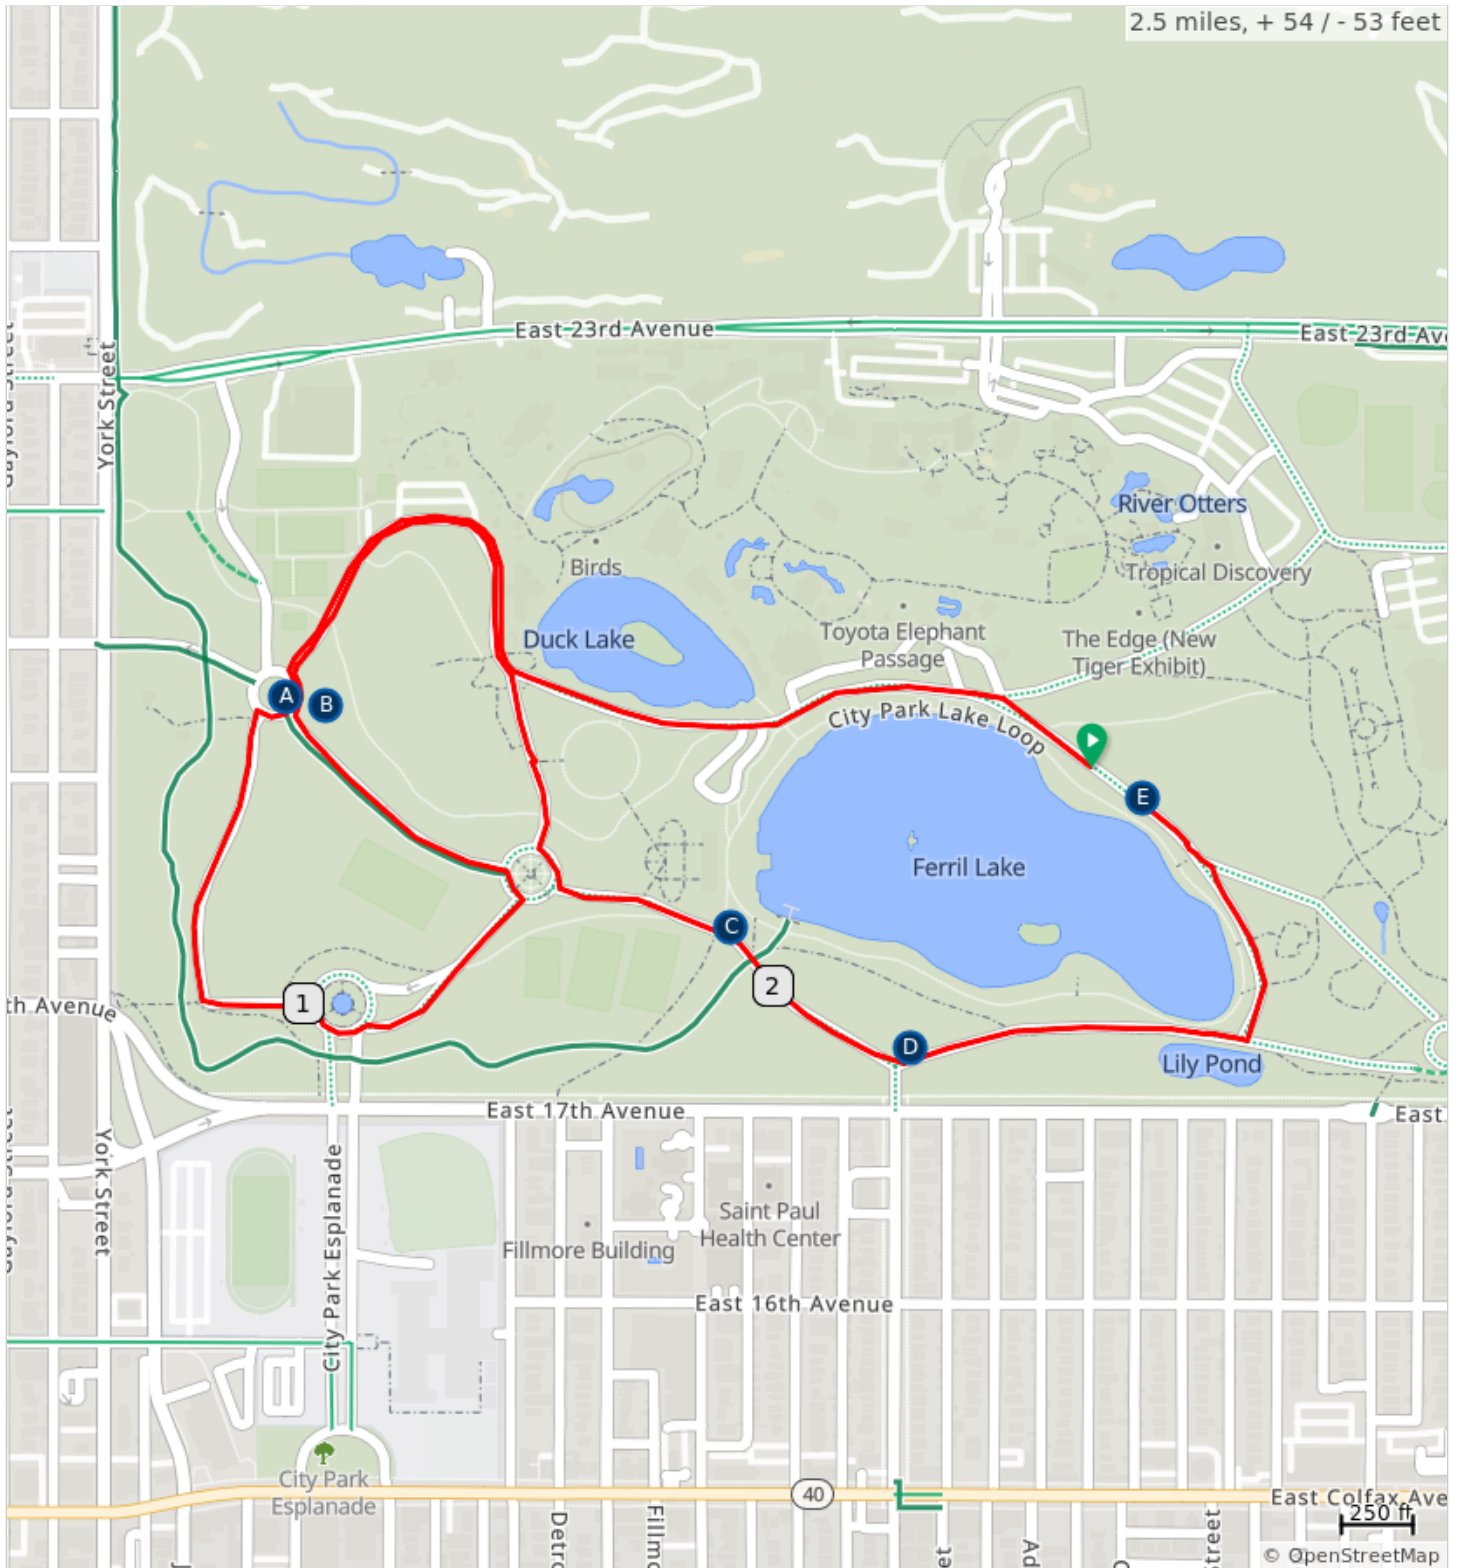

Walk MS Denver 2024 Long Route

Walk MS Denver 2024 Long Route

A.	Water Stop	D.	LCMA Band
B.	Billie's Band	E.	Finish Line
C.	Water Stop		

Walk MS Denver 2024 Long Route

Type	Dist	Note
	0.0	Start of route
	1.7	Left
	2.3	Left
	2.5	End of route

2.5 miles. +54/-53 feet
