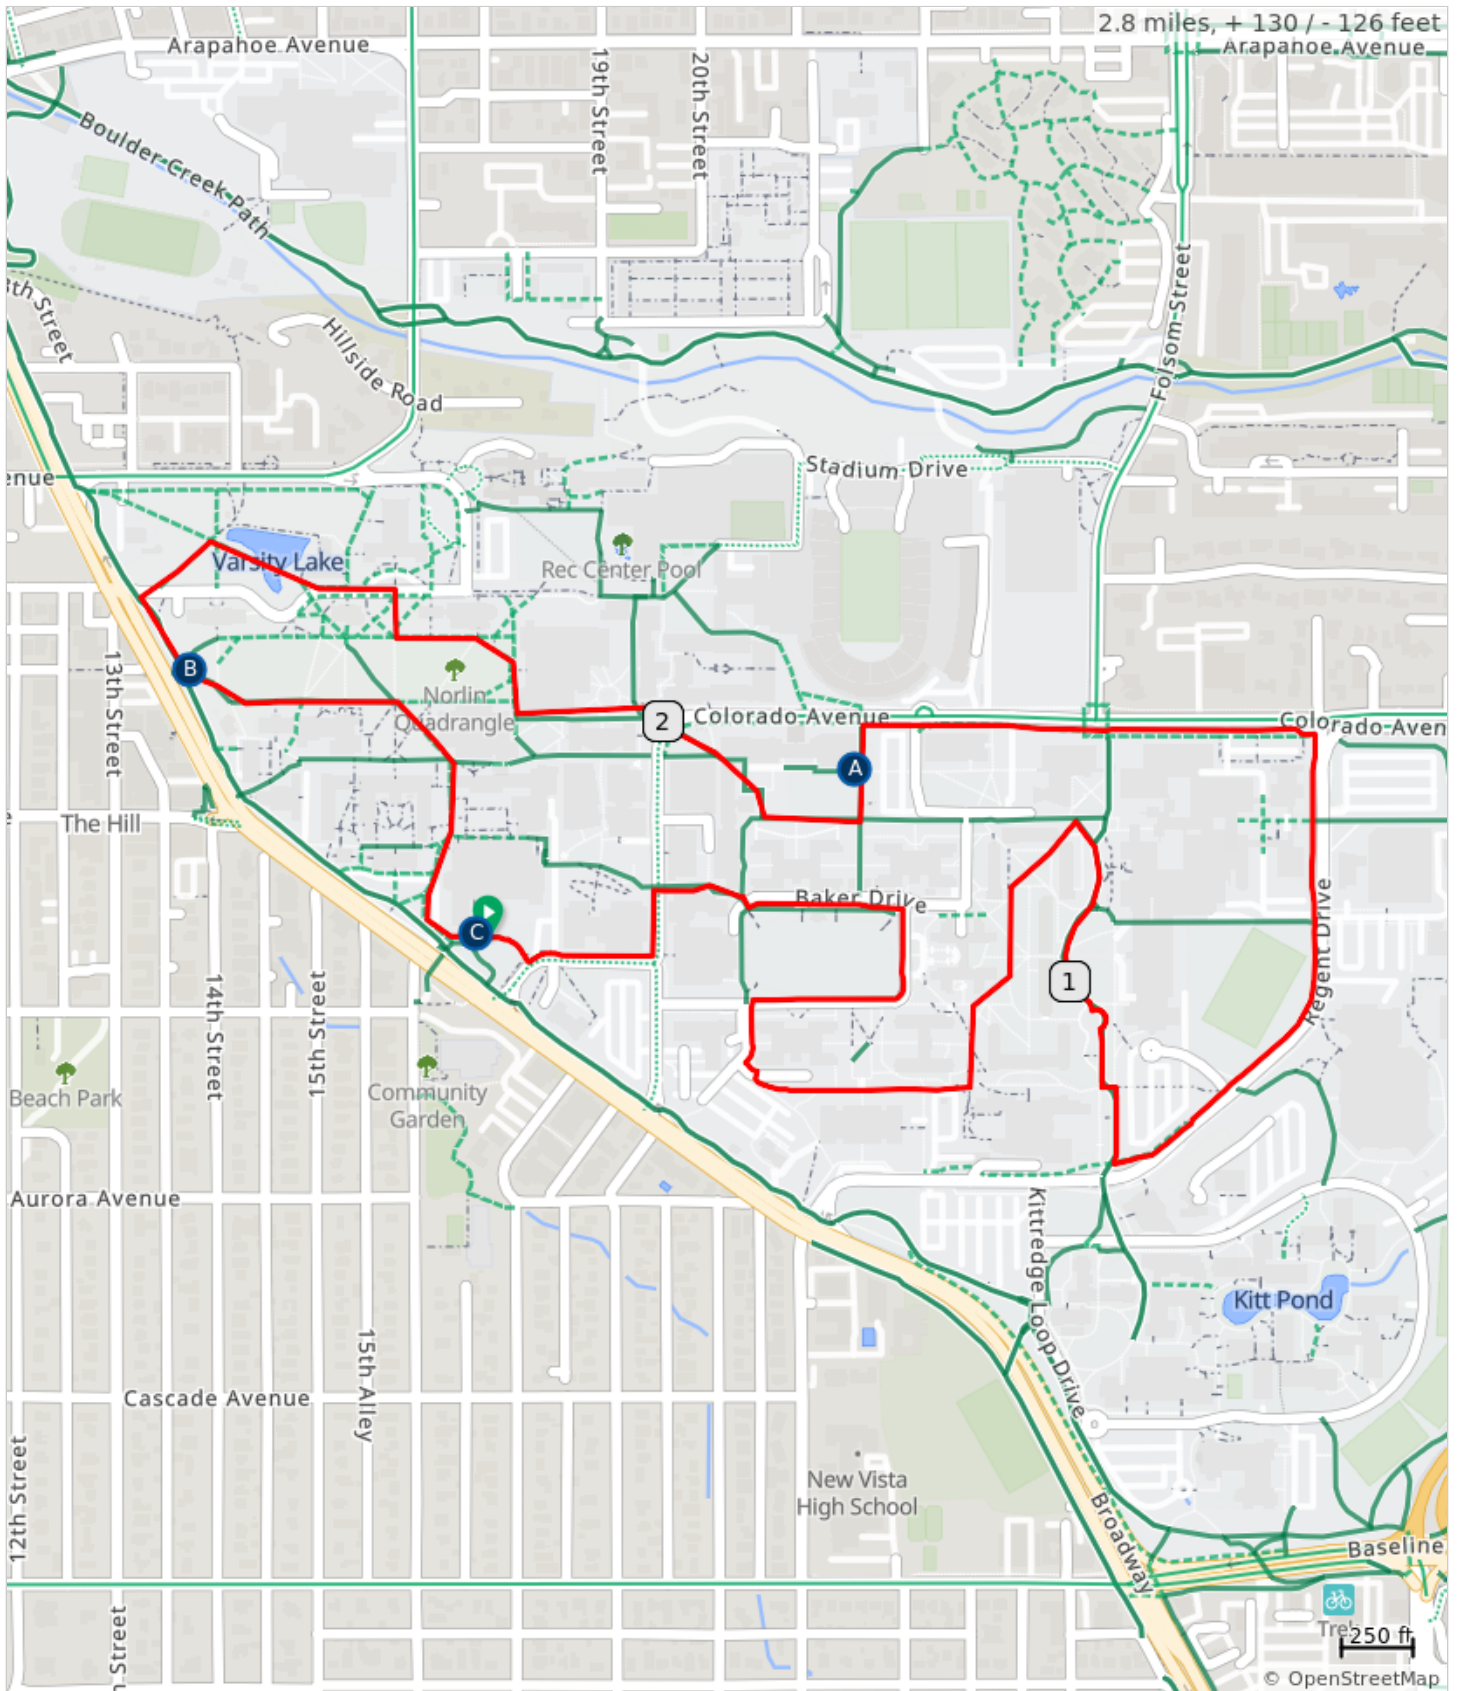

# 2024 Walk MS Boulder - Long Route

- A. RS#1
- B. RS#2
- C. Finish Line

## 2024 Walk MS Boulder - Long Route

Type	Dist	Note
	0.0	Start of route
	0.0	Left onto Euclid Ave
	0.2	Continue onto Baker Dr
	0.3	Right onto Wardenburg Dr
	0.5	Left onto Green Mountain St
	0.5	Left
	1.0	Left
	1.0	Slight left
	1.1	Left
	1.1	Right
	1.1	Left
	1.2	Continue onto Regent Dr
	1.5	Left onto Colorado Ave
	2.8	End of route

2.8 miles. +131/-125 feet