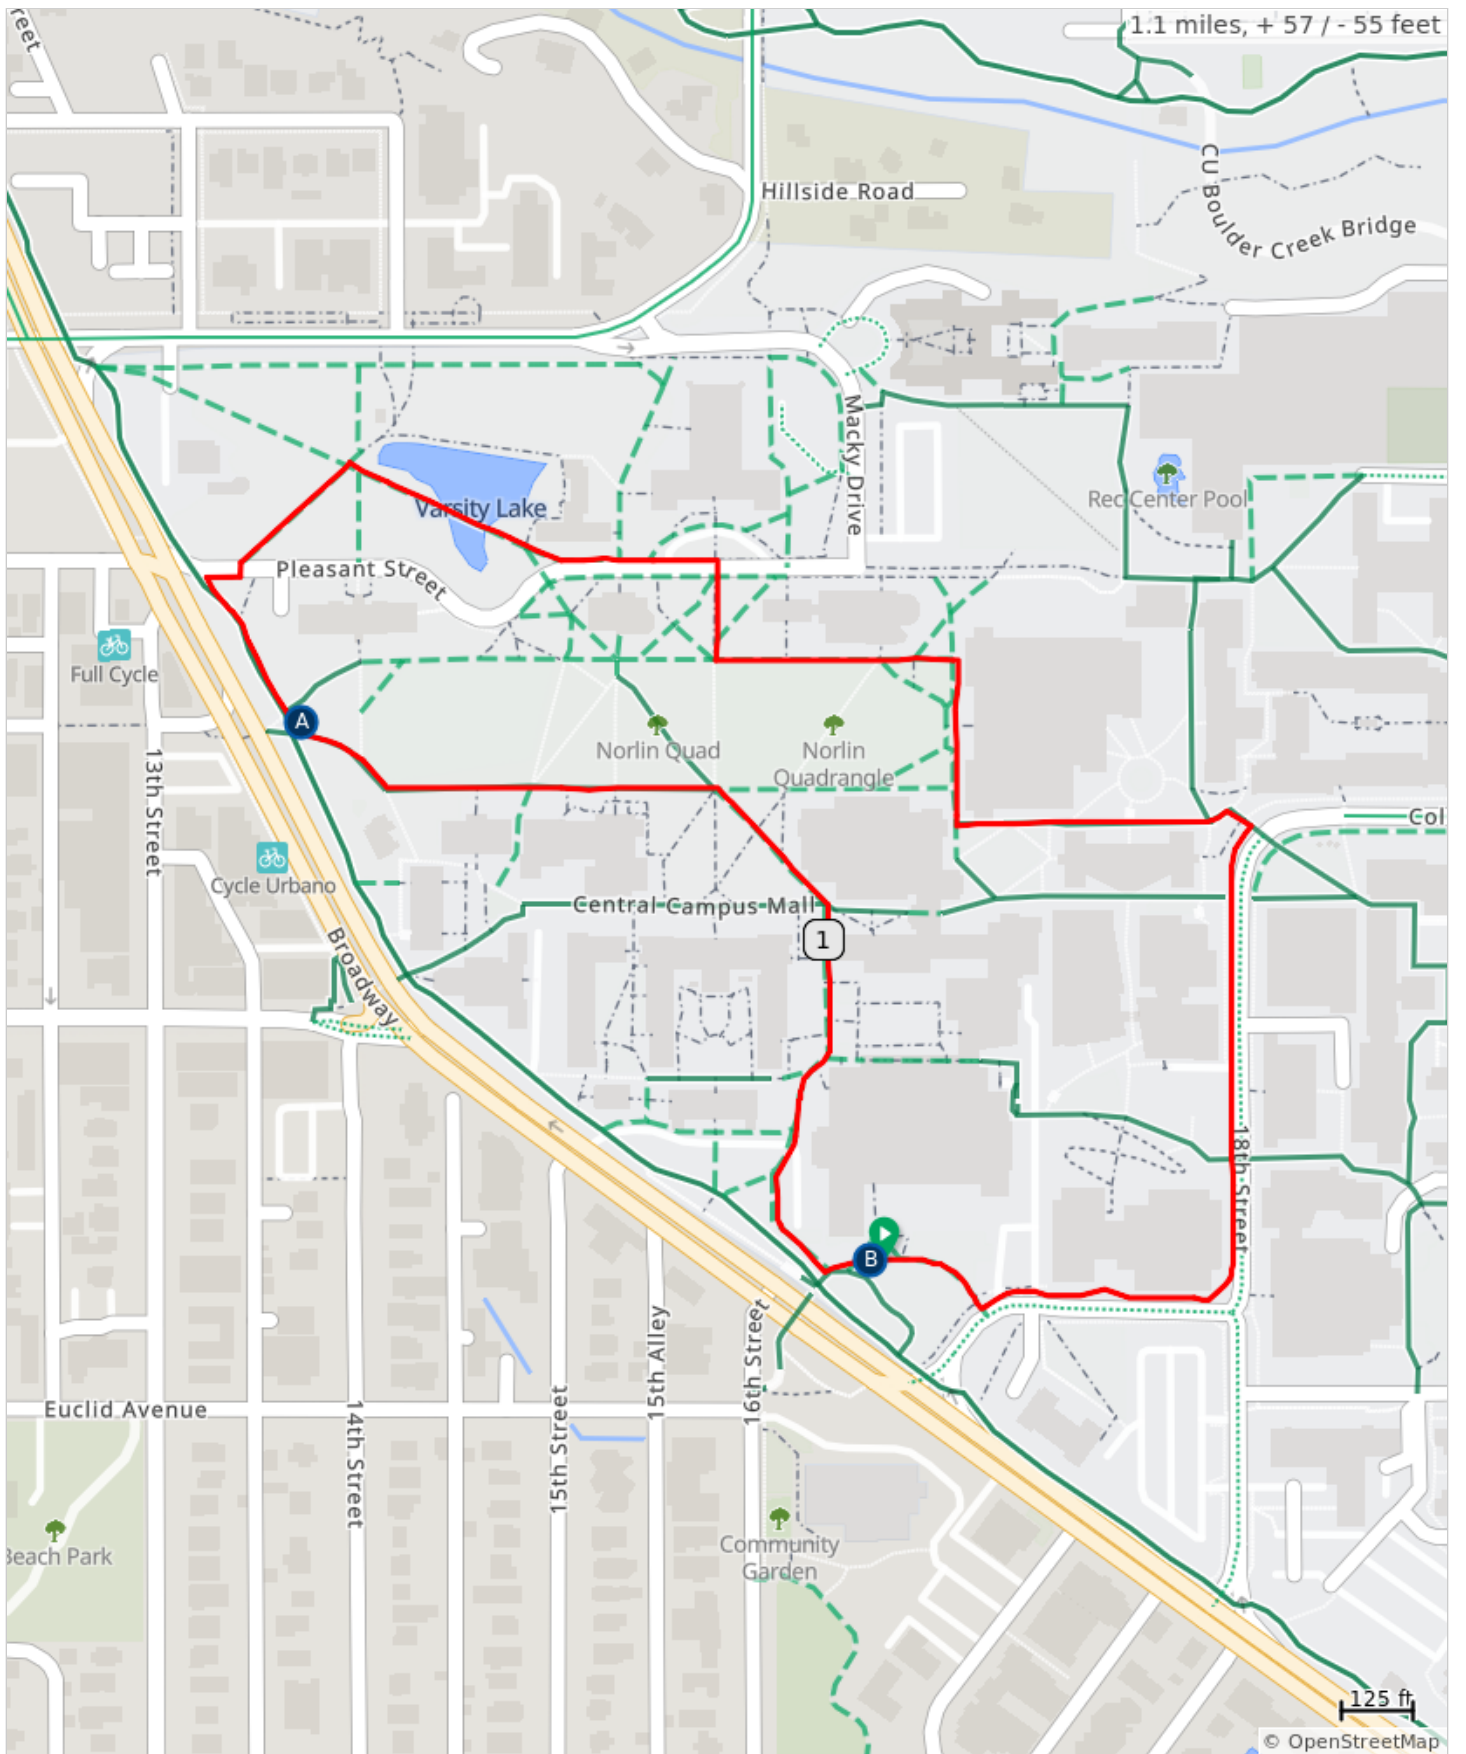

# 2024 Walk MS Boulder - Short Route

- A. RS#2
- B. Finish Line

2024 Walk MS Boulder - Short Route

Type	Dist	Note
	0.0	Start of route
	0.0	Left onto Euclid Ave
	0.1	Left onto 18th St
	0.3	Left
	0.3	Left
	0.4	Right
	0.4	Left
	0.5	Left onto Pleasant St
	0.8	Left
	0.8	Left
	0.9	Slight right
	1.1	Left
	1.1	End of route

1.1 miles. +57/-54 feet