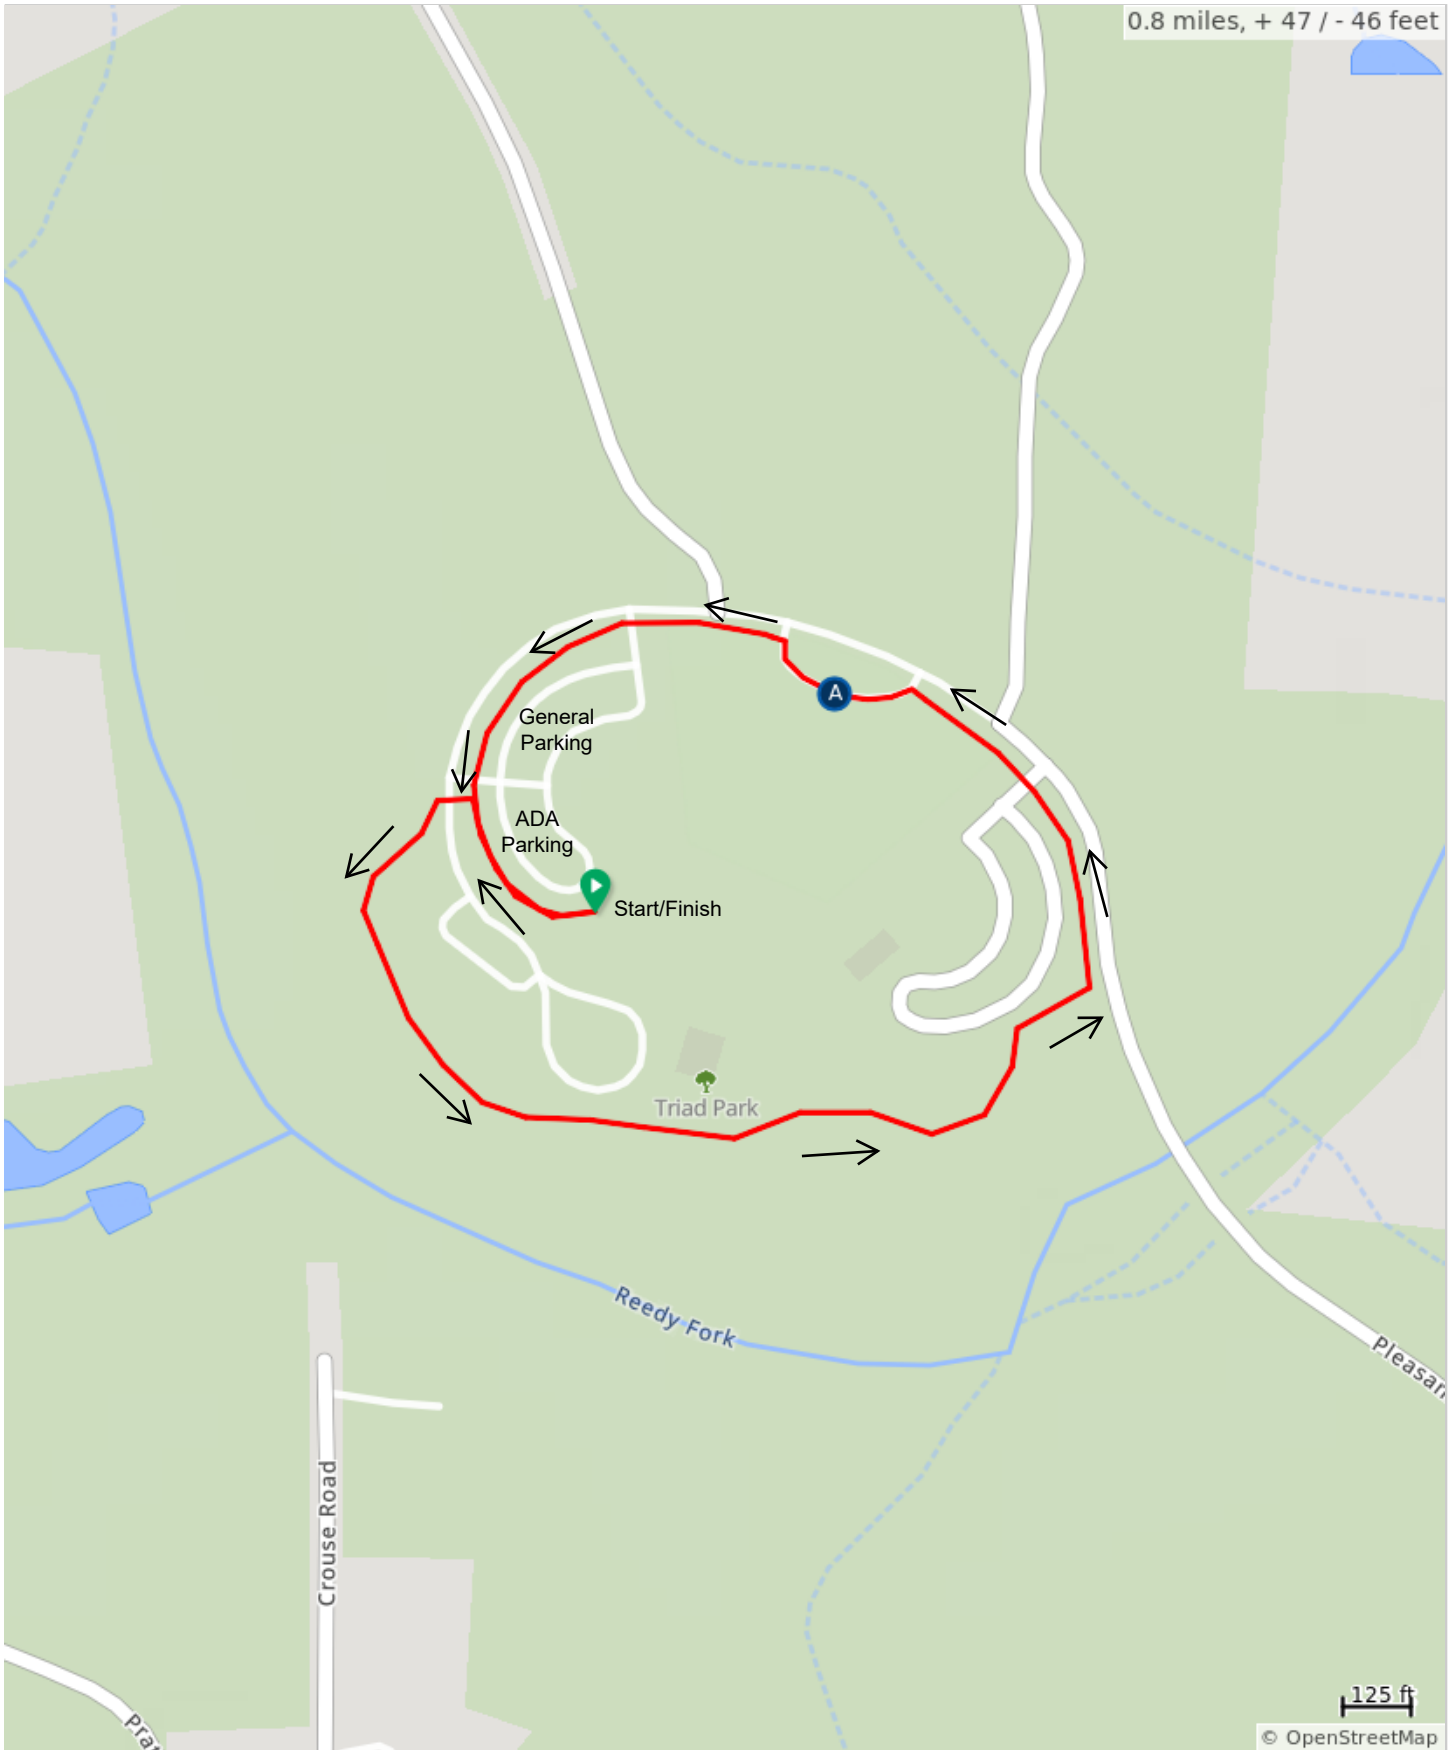

# Walk MS: Triad (1-Mile)

Site Opens: 8:30am  
Program Begins: 9:20am  
Walk Starts: 9:30am

A. Hydration Station #2

## Walk MS: Triad (1-Mile)

Type	Dist	Note
	0.0	Start of route
	0.1	Left onto walking path
	0.4	Left on walking path
	0.8	End of route

0.8 miles. +45/-46 feet

---