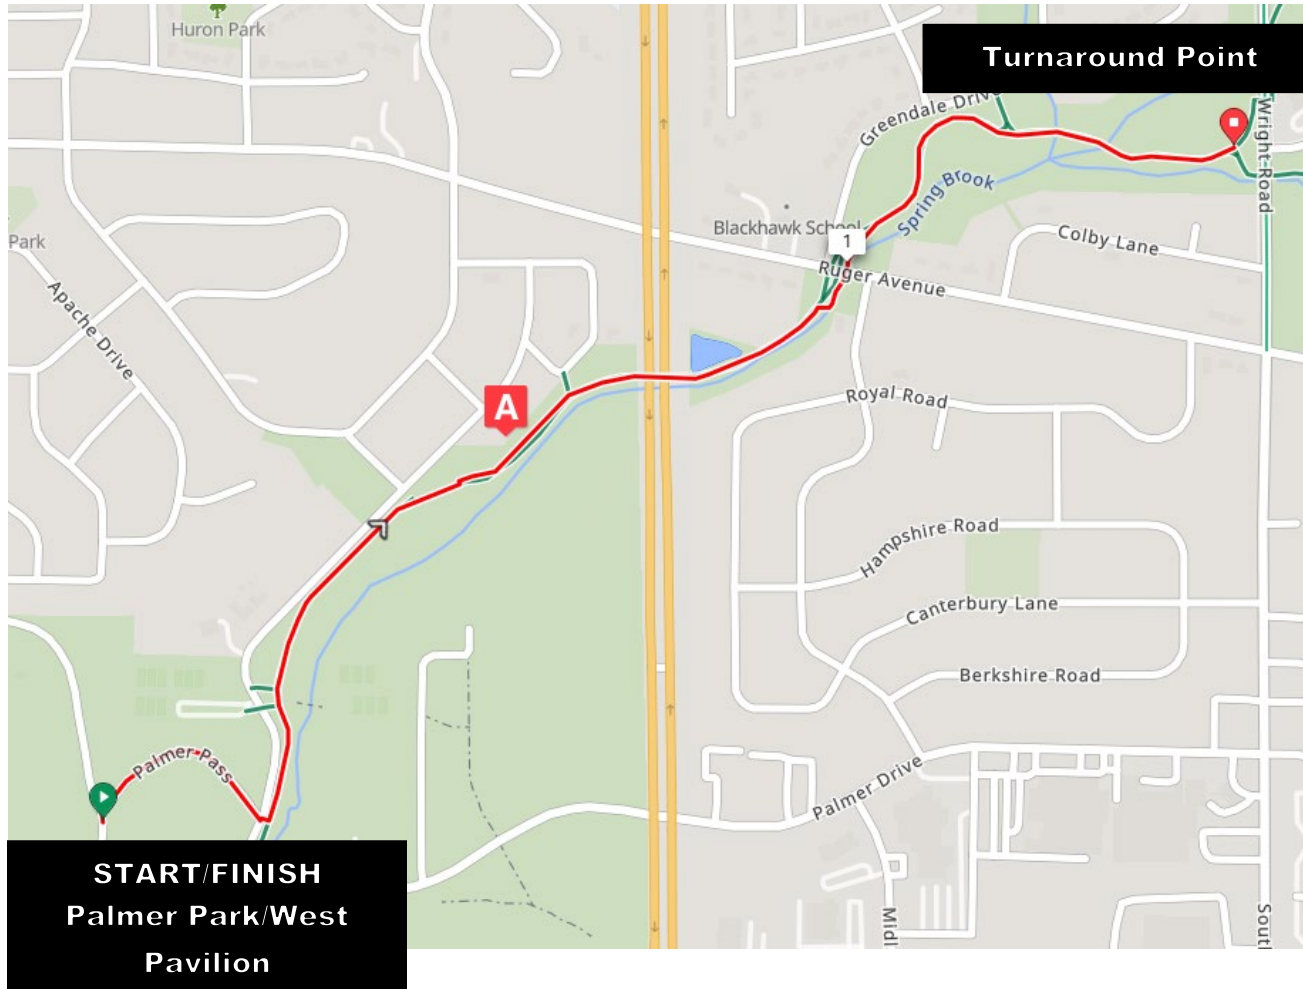

Walk MS: Janesville 2024 – 1 & 3 Mile

Turn by Turn Directions

START in front of the East Pavilion at Palmer Park

Turn right onto Palmer Pass and then enter the trail after crossing Mohawk Road

1 Mile Walkers turn around

Hydration Station #1

3 Mile Walkers continue on trail

Turn around at the **Rest Stop** and Follow trail back to finish

FINISH in front of the East Pavilion in Palmer Park

*Route subject to change