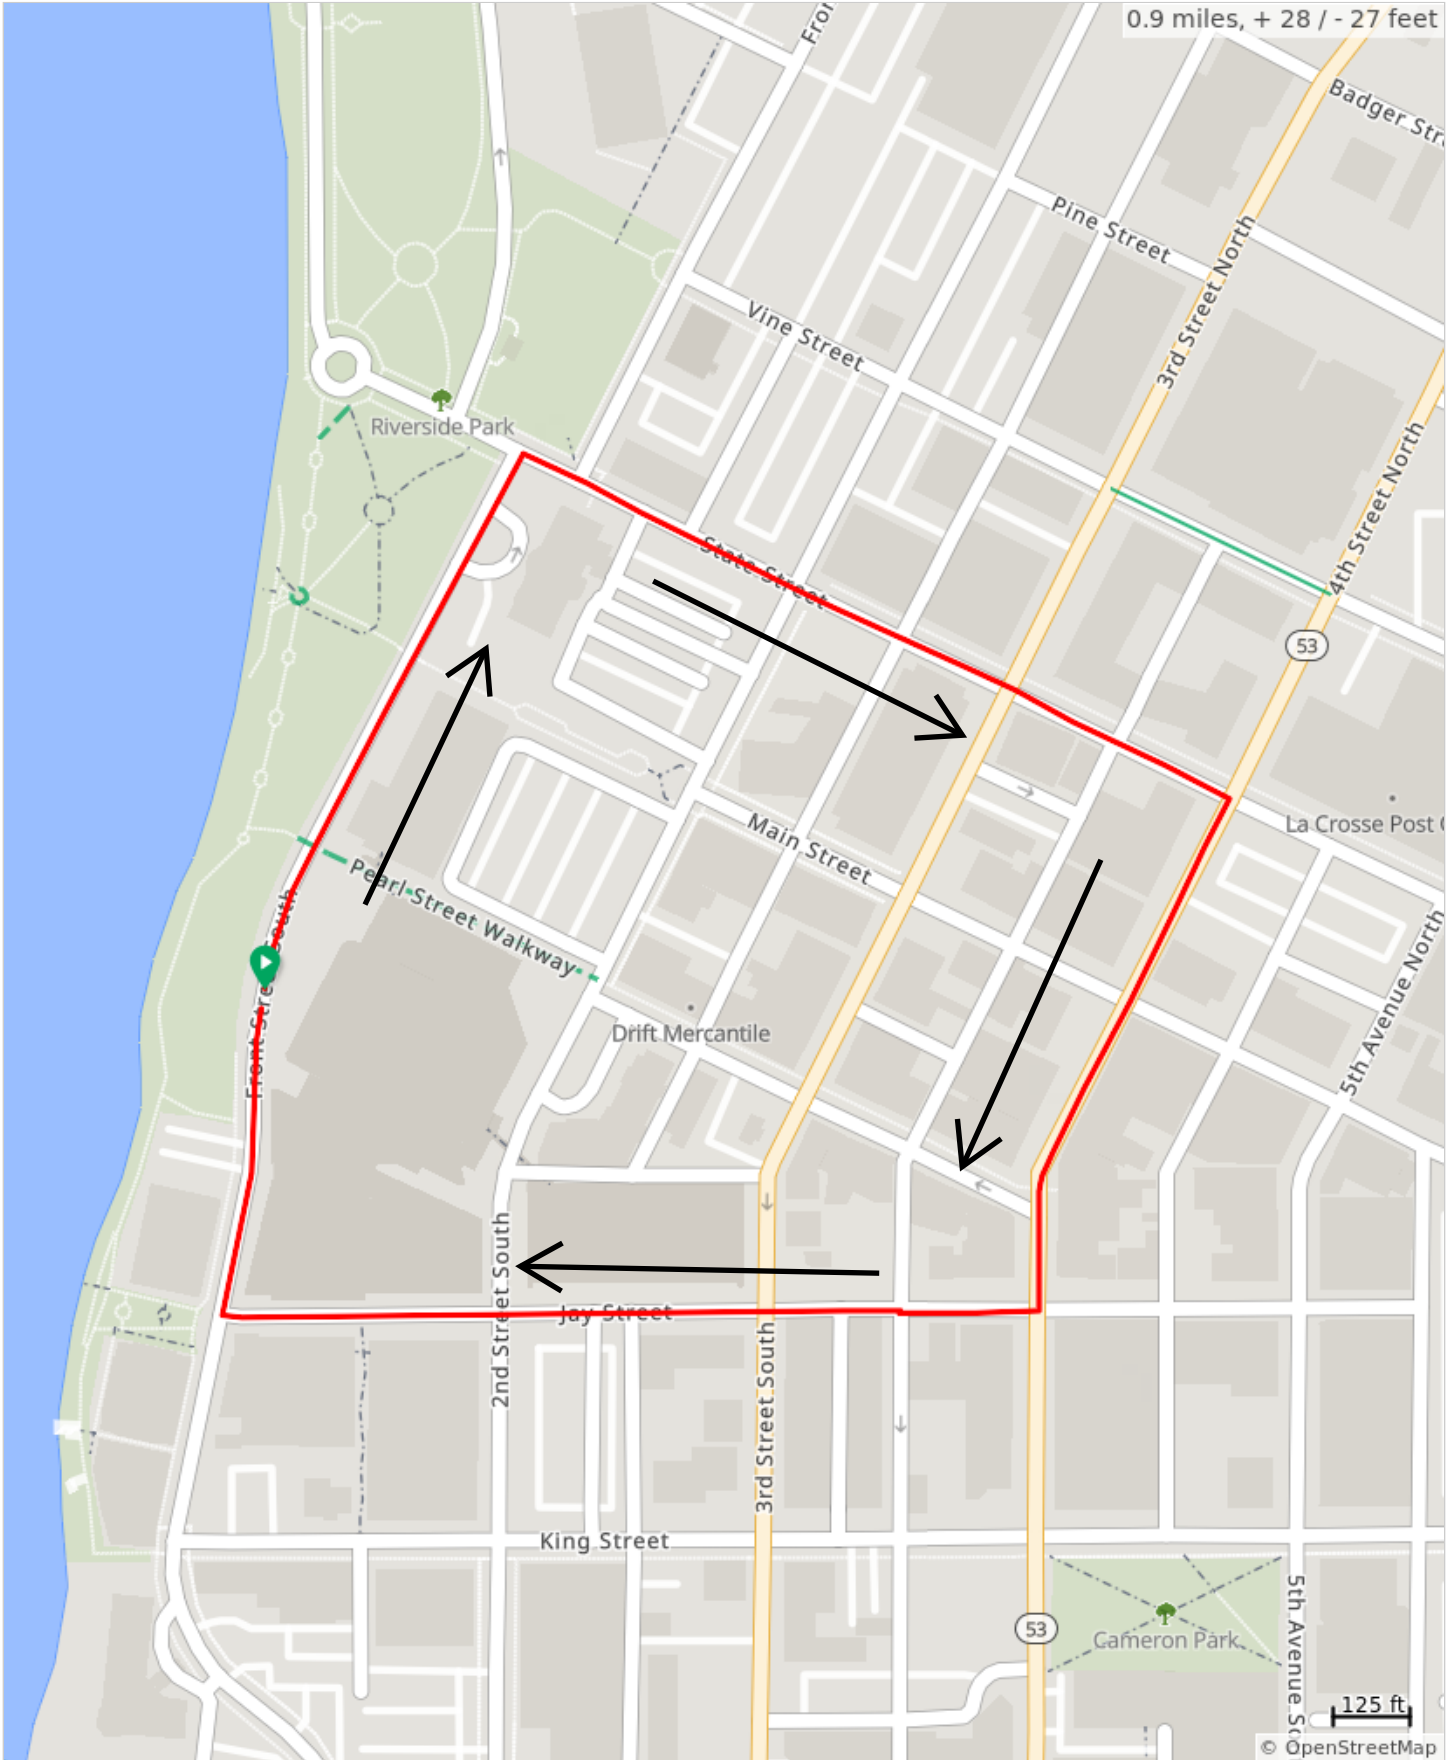

Walk MS: La Crosse 2024 1mile alternate for King St. construction

Walk MS: La Crosse 2024 1mile alternate for King St. construction

Type	Dist	Note
📍	0.0	Start of route
➔	0.2	Right onto State St
➔	0.4	Right onto 4th St N/I-90 ALT
➔	0.6	Right onto Jay St
➔	0.8	Right onto Front Street South
📍	0.9	End of route

0.9 miles. +28/-26 feet