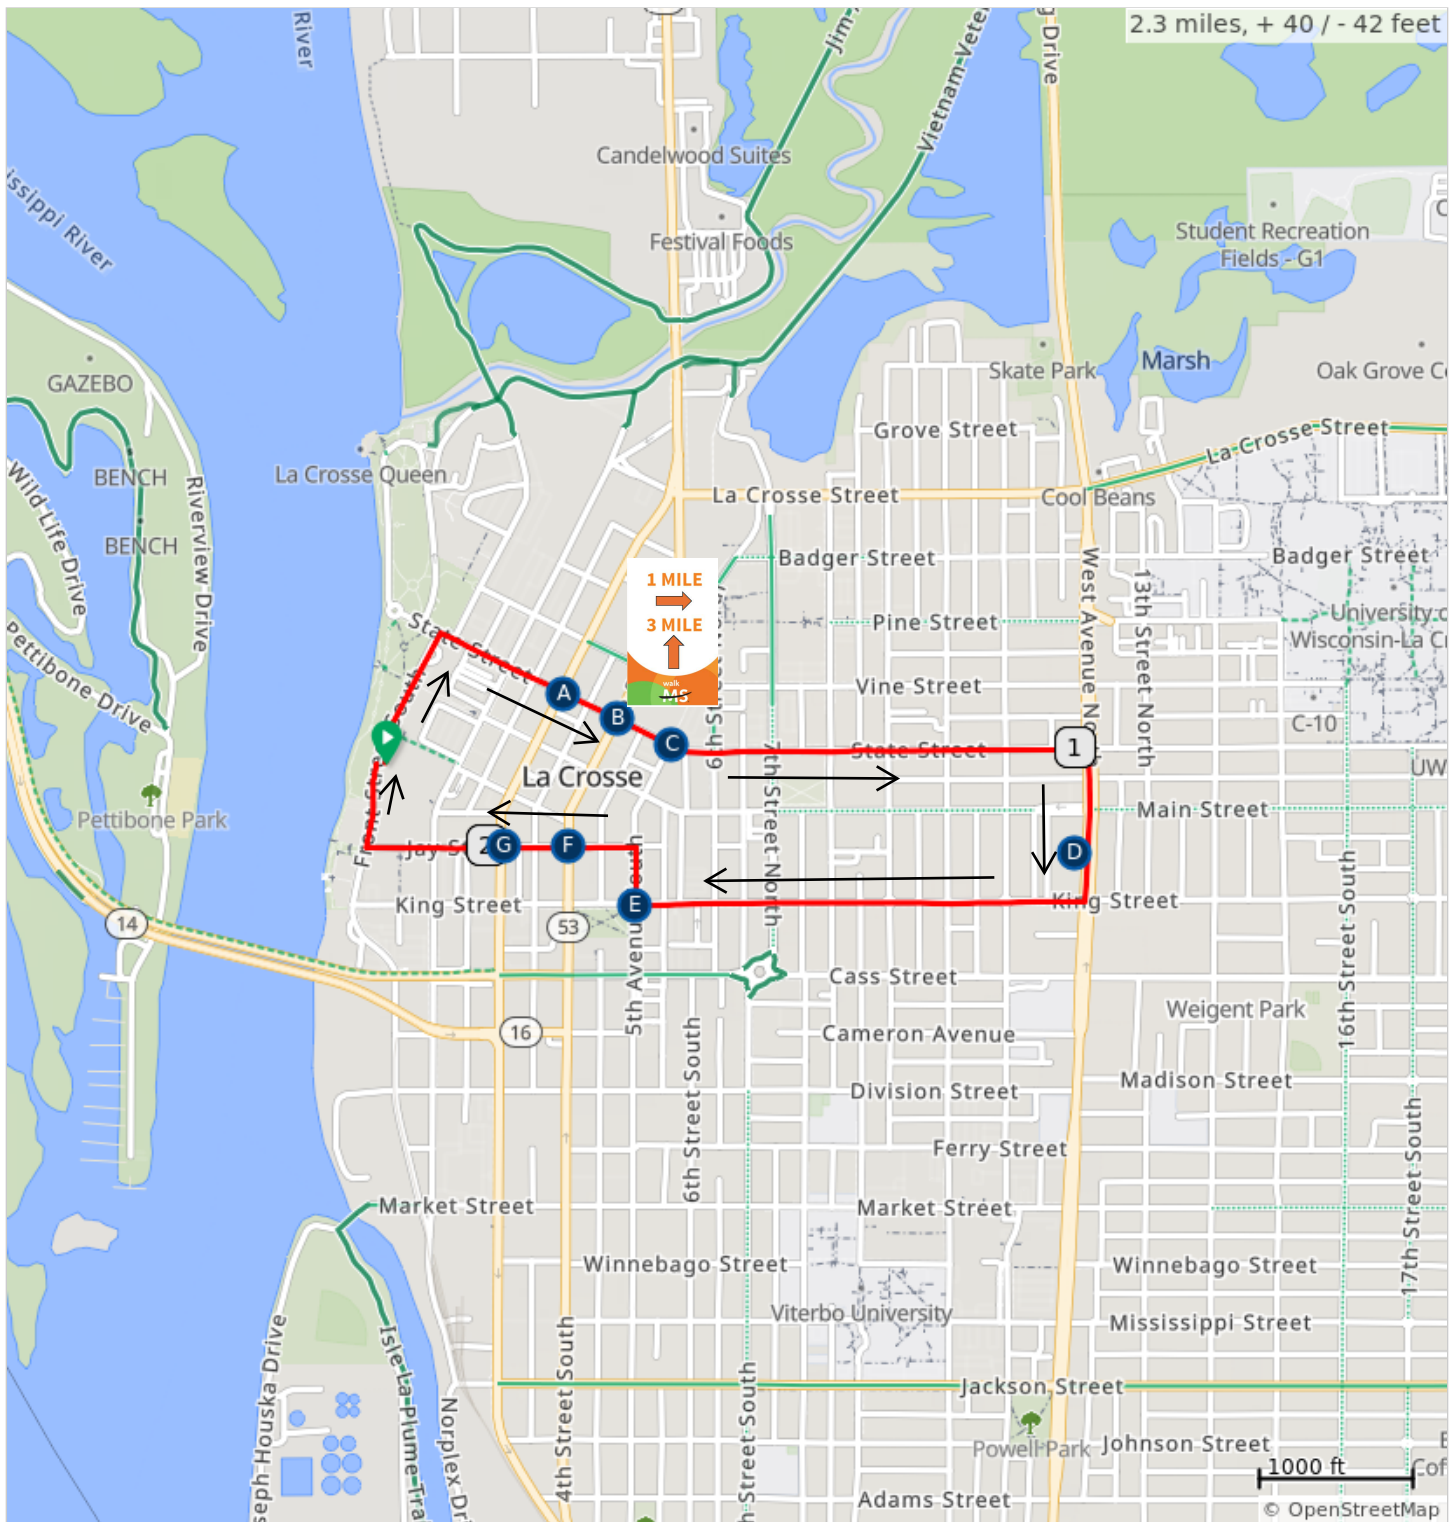

Walk MS: La Crosse 2024 3mile alternate for King st construction

A.	Police	E.	Police
B.	Police and route split	F.	Police
C.	Police	G.	Police
D.	Hydration Station		

Walk MS: La Crosse 2024 3mile alternate for King st construction

Type	Dist	Note
📍	0.0	Start of route
➔	0.0	Right onto Front St S
➔	0.2	Right onto State St
➔	1.0	Right on West Ave N
➔	1.2	Right onto King St
➔	1.7	Right onto 5th Ave S
➔	2.2	Right onto Front St S
📍	2.3	End of route

2.3 miles. +40/-41 feet