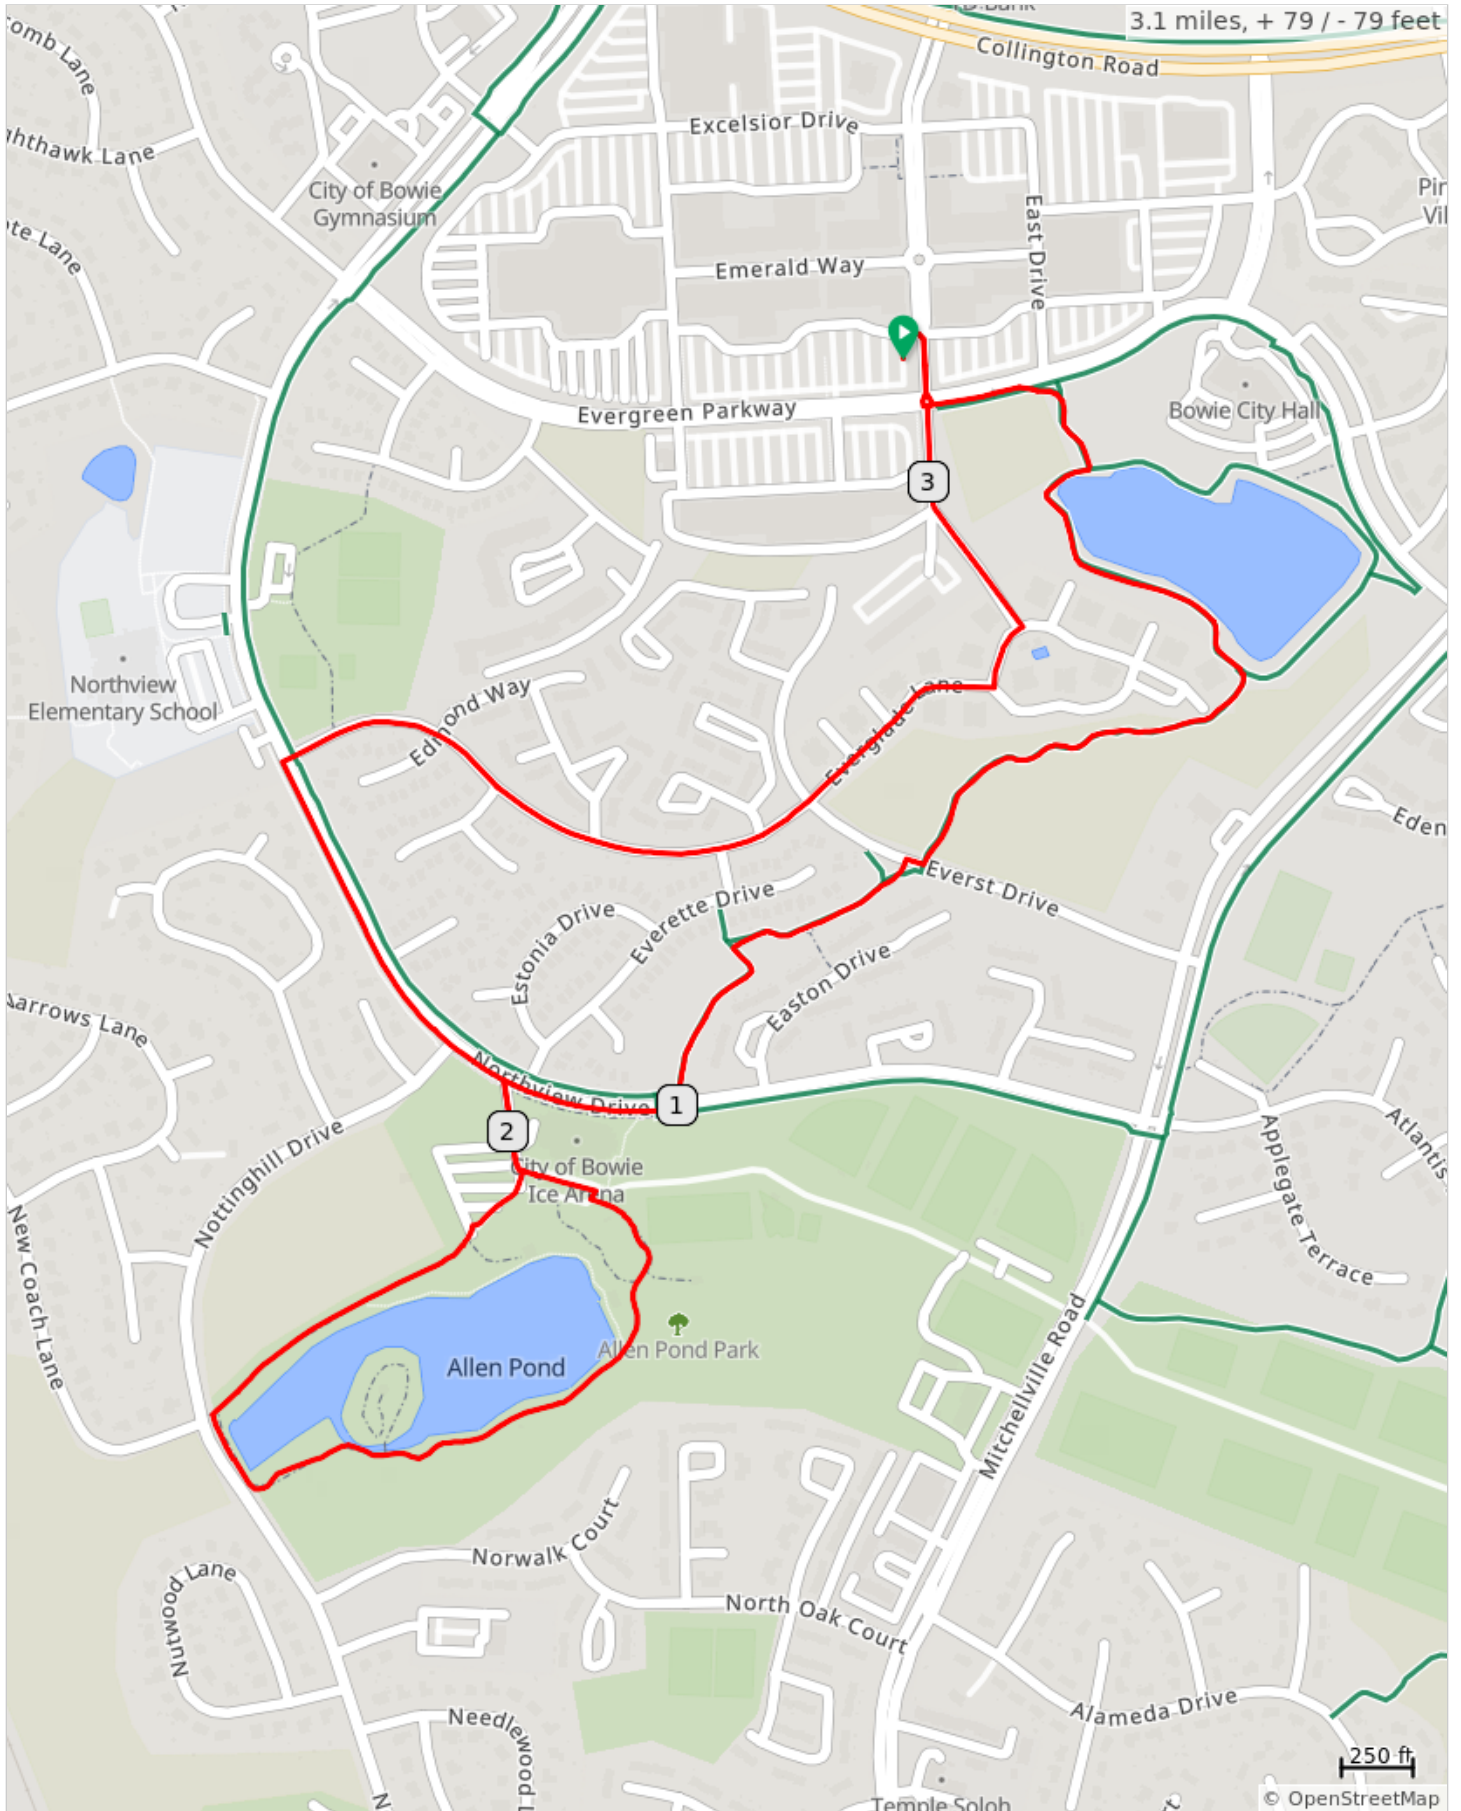

2024 Walk MS: Bowie - Long Route

2024 Walk MS: Bowie - Long Route

Type	Dist	Note
	0.0	Start of route
	0.0	Right onto Town Center Blvd
	0.1	Cross Evergreen Pkwy and turn left onto Evergreen Pkwy
	0.1	Right to get on path
	0.2	Right along path
	0.4	Slight right to follow path at split (routes split here)
	0.7	Cross Everst Dr and turn right onto Everst Dr
	0.7	Left onto path
	0.9	Left to follow path at split
	1.1	Left toward Ice Rink
	1.2	Right
	1.2	Left
	1.6	Right to stay on path at split
	1.7	Right to stay on path at split
	2.0	Left toward Northview Dr

2.0 miles. +53/-55 feet

Type	Dist	Note
	2.0	Left onto Northview Dr
	2.3	Right onto Enfield Dr
	2.7	Continue onto Everglade Ln
	2.8	Left to stay on Everglade Ln
	2.9	Left onto Town Center Blvd
	3.1	Left to finish
	3.1	End of route

1.2 miles. +34/-37 feet