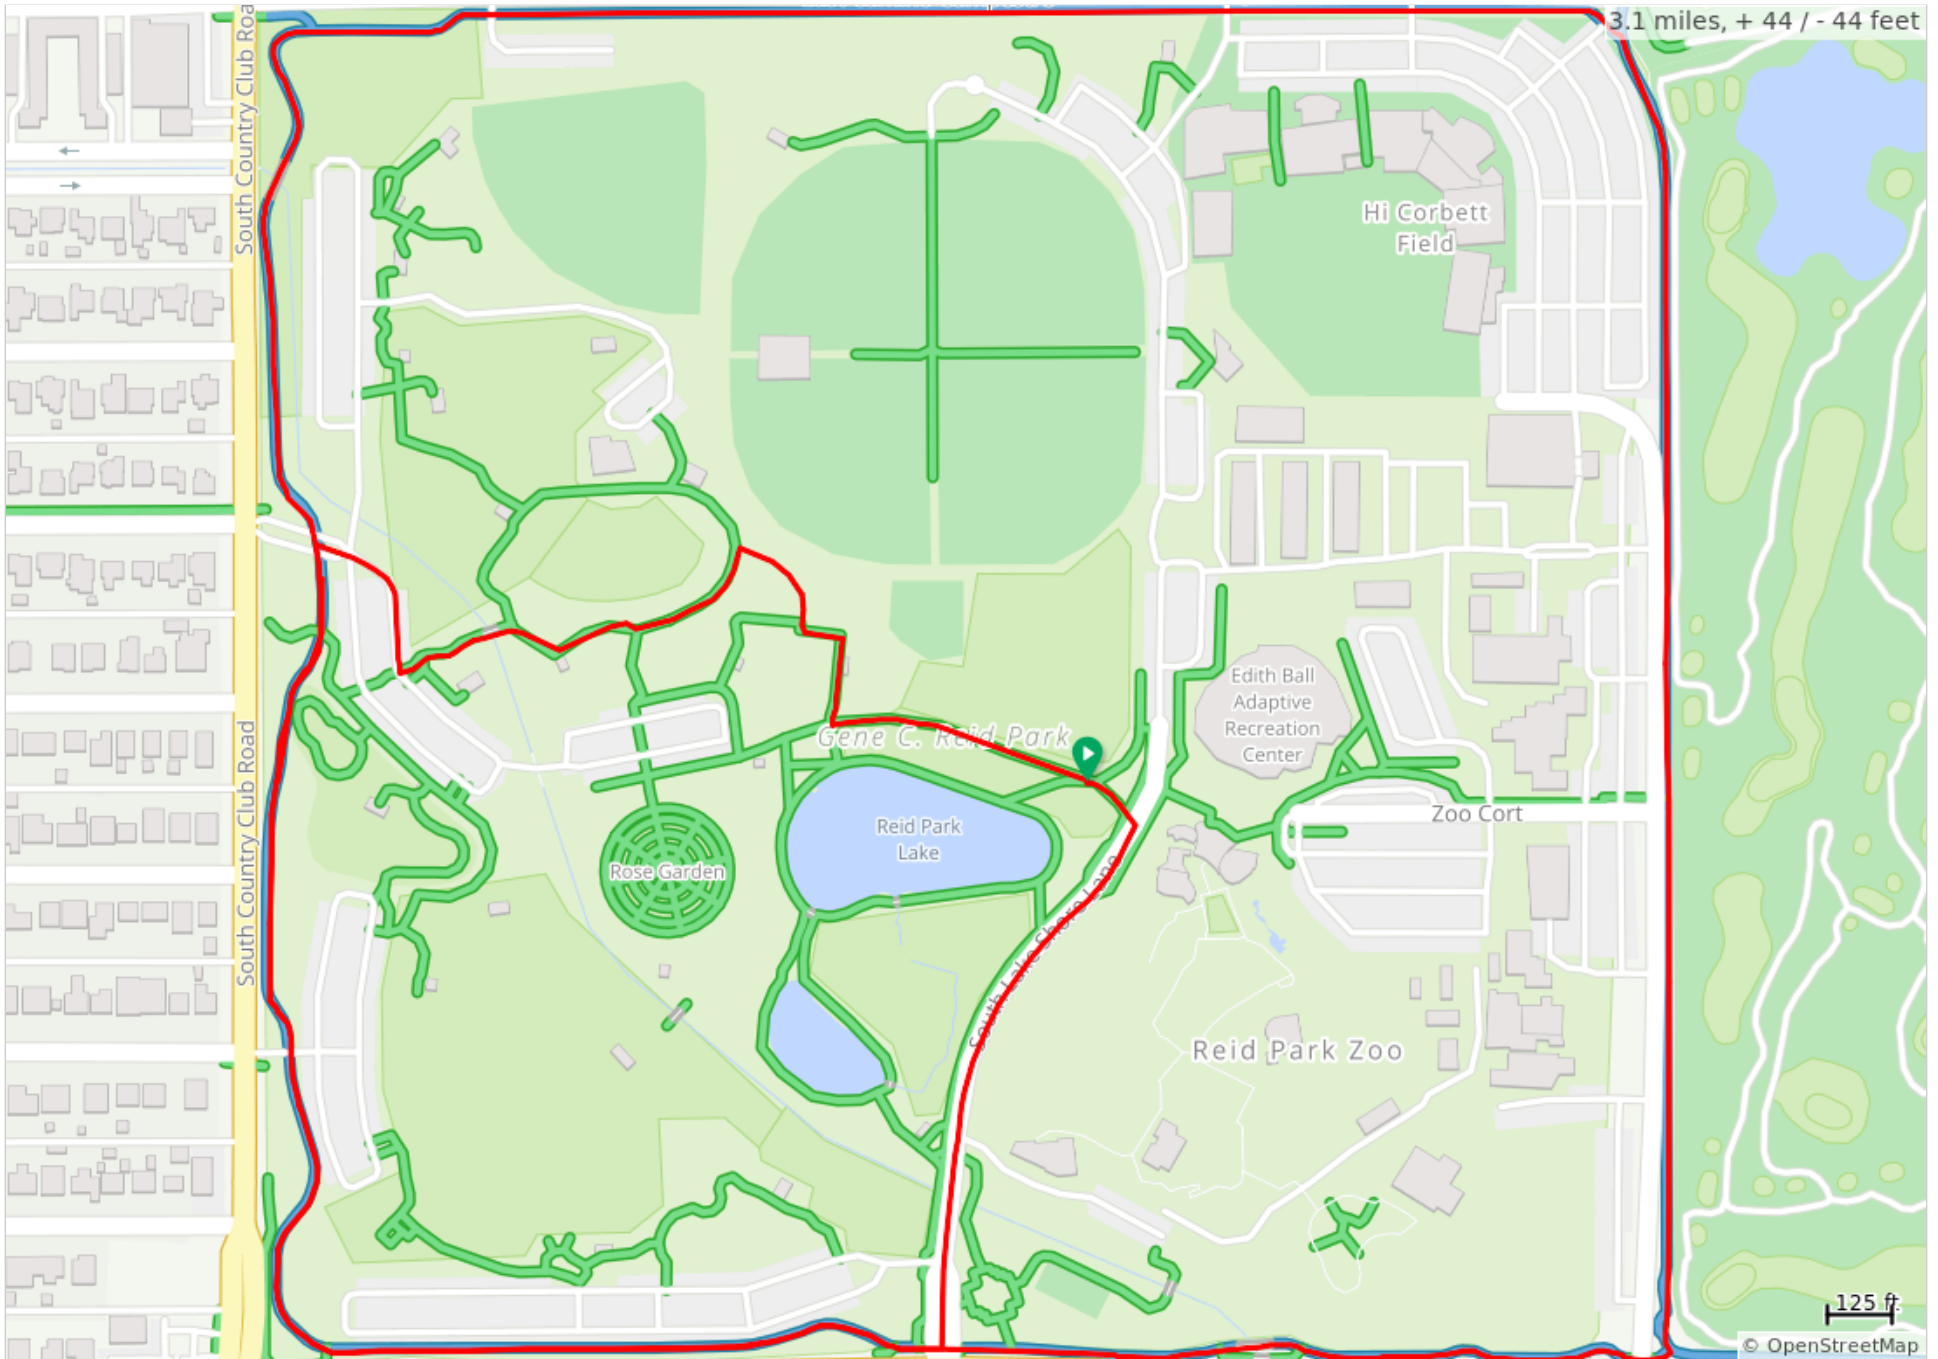

Walk MS: Tucson 2023 3 Mile

3.1 miles, + 44 / - 44 feet

© OpenStreetMap