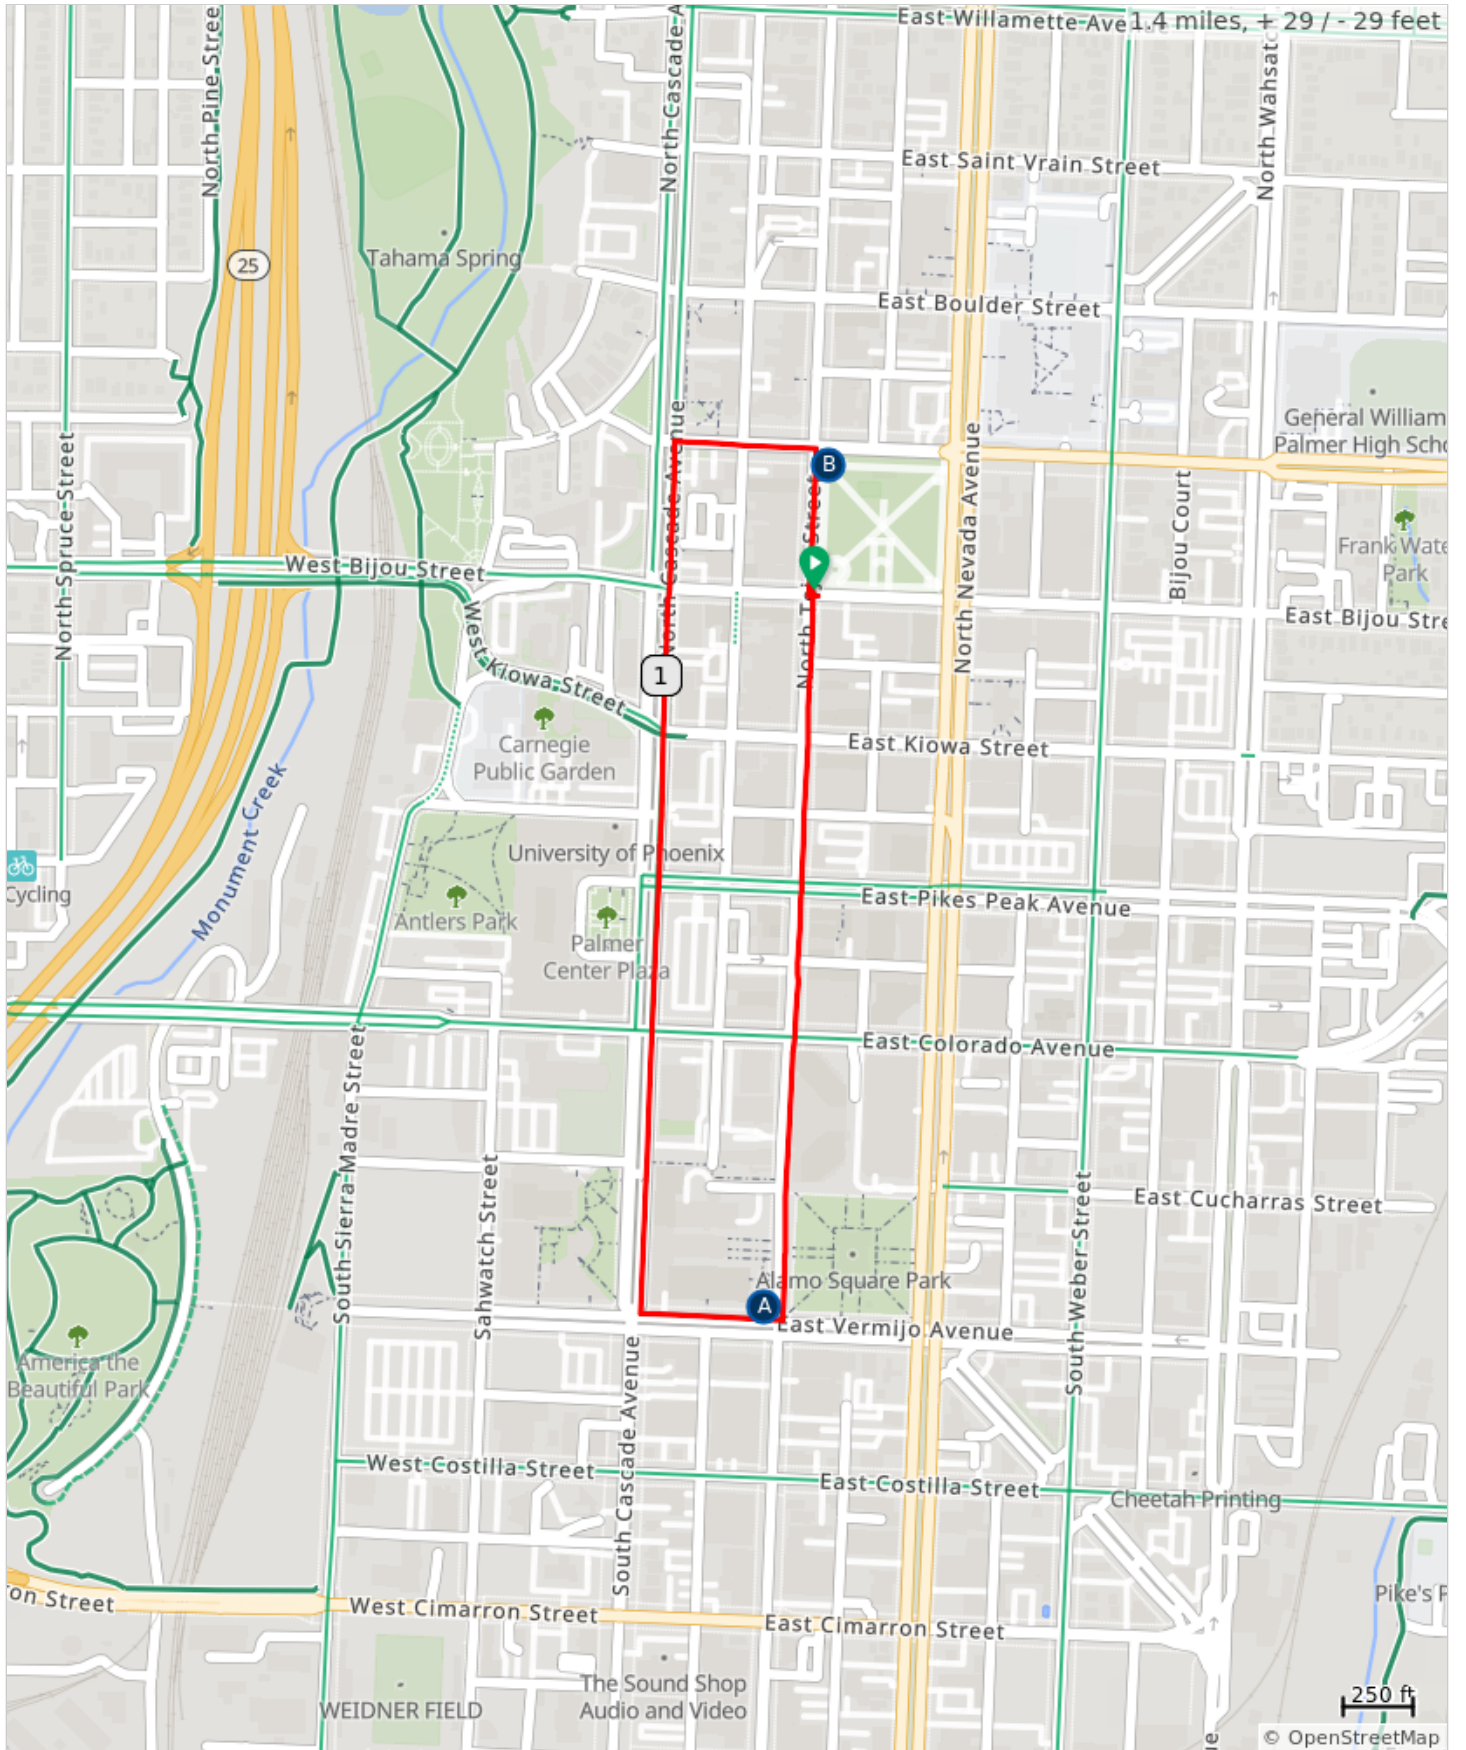

Walk MS Colorado Springs Short route

A. Rest stop 1

B. Finish line

Walk MS Colorado Springs Short route

Type	Dist	Note
📍	0.0	Start of route
➔	0.5	
➔	1.2	Right onto E Platte Ave
➔	1.3	Right onto N Tejon St
➡	1.3	Left onto E Bijou St

1.3 miles. +29/-28 feet
