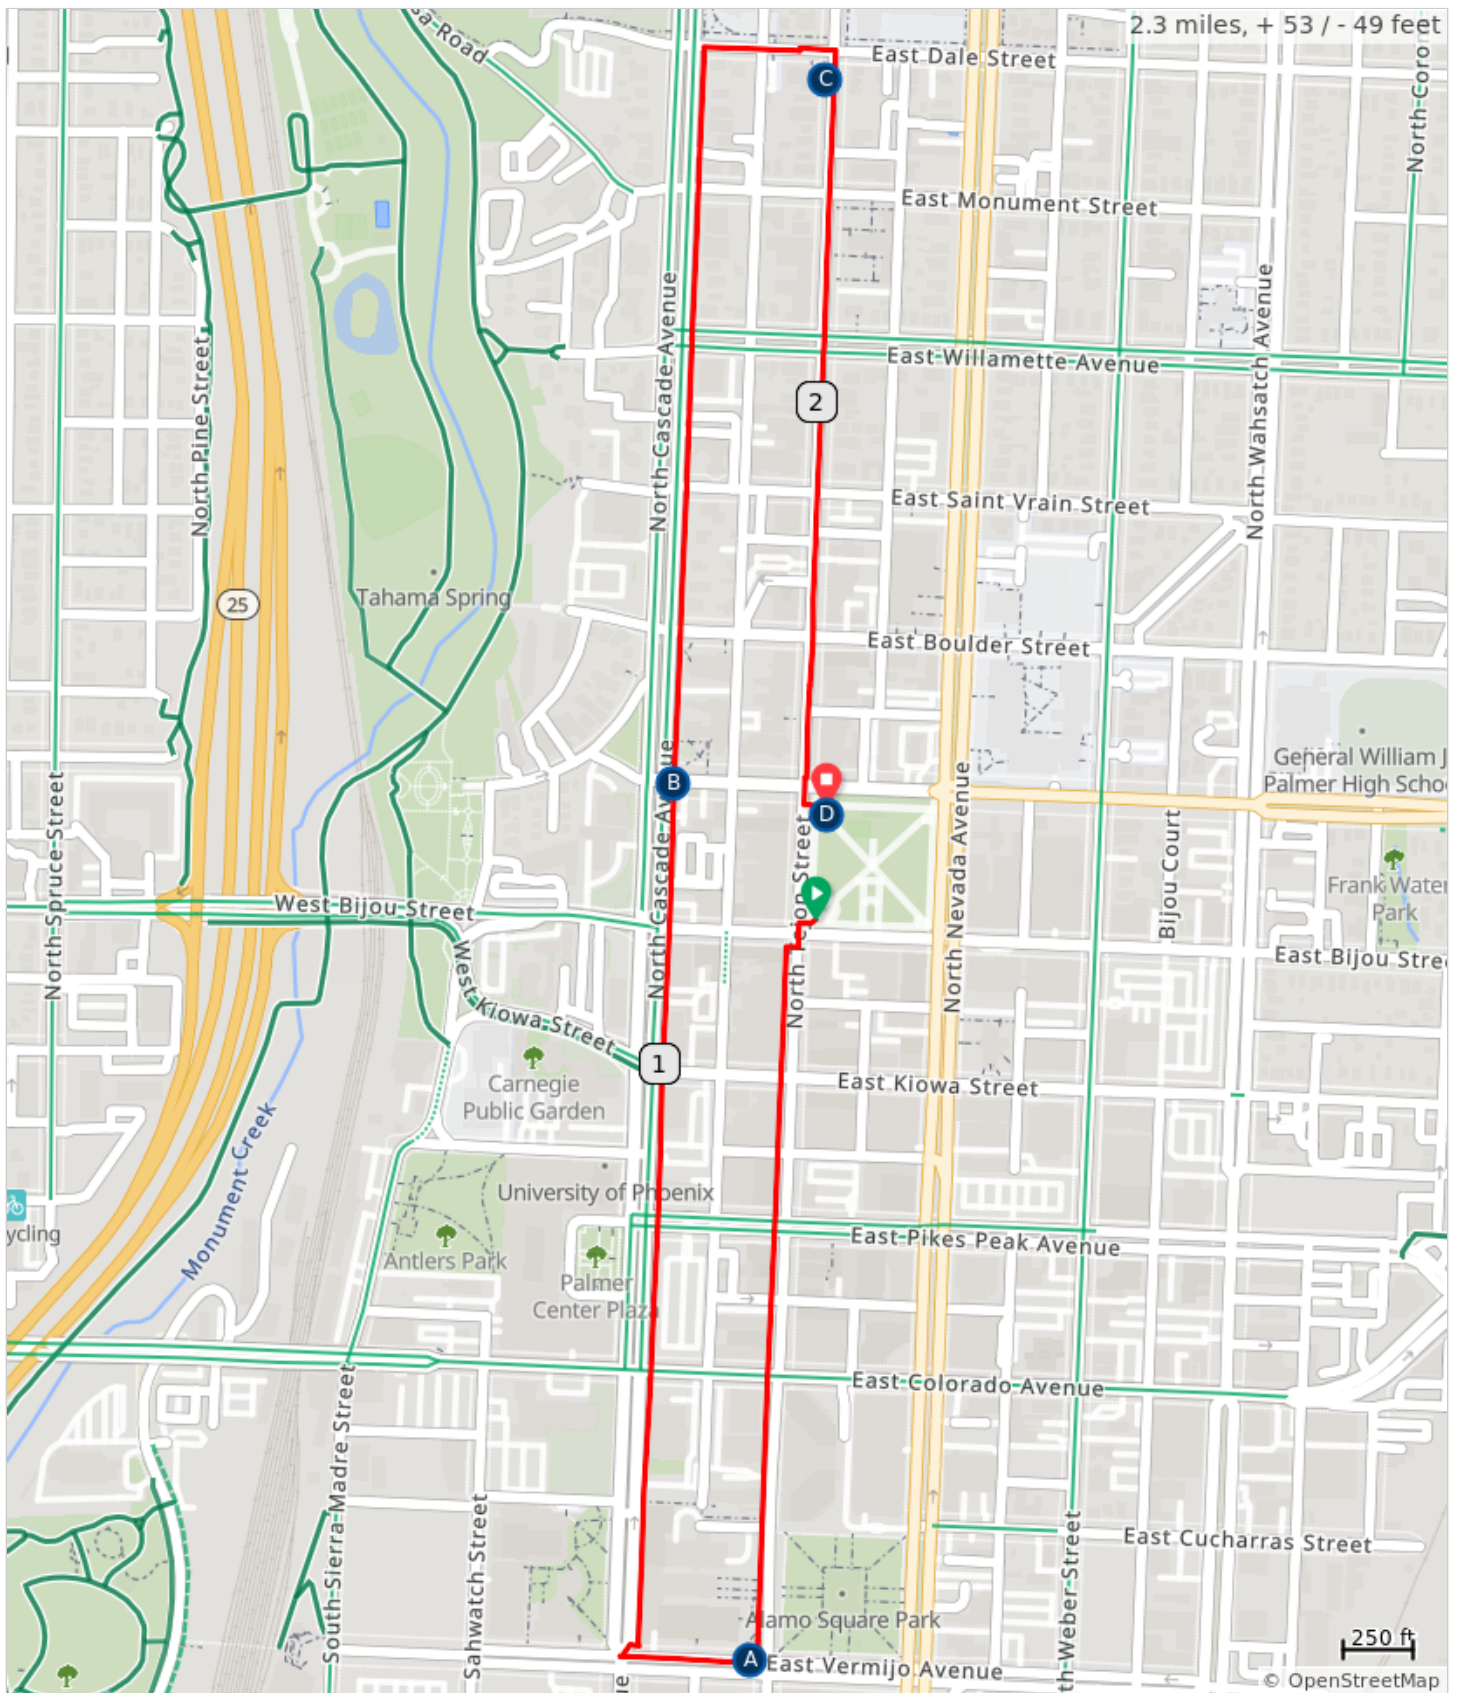

Walk MS Colorado Springs long route

- | | |
|----------------------------|----------------|
| A. Rest stop 1 | C. Rest stop 2 |
| B. Short Route turns here. | D. Finish line |

Walk MS Colorado Springs long route

Type	Dist	Note
	0.0	Start of route
	0.0	Keep right
	0.0	Left onto North Tejon Street
	0.0	Right
	0.0	Left
	0.5	Right onto East Vermijo Avenue
	0.6	Left onto South Cascade Avenue
	0.6	Right
	0.6	Sharp left
	1.7	Right onto East Dale Street
	1.8	Right onto N Tejon St
	2.3	Left
	2.3	Keep left

2.3 miles. +53/-49 feet