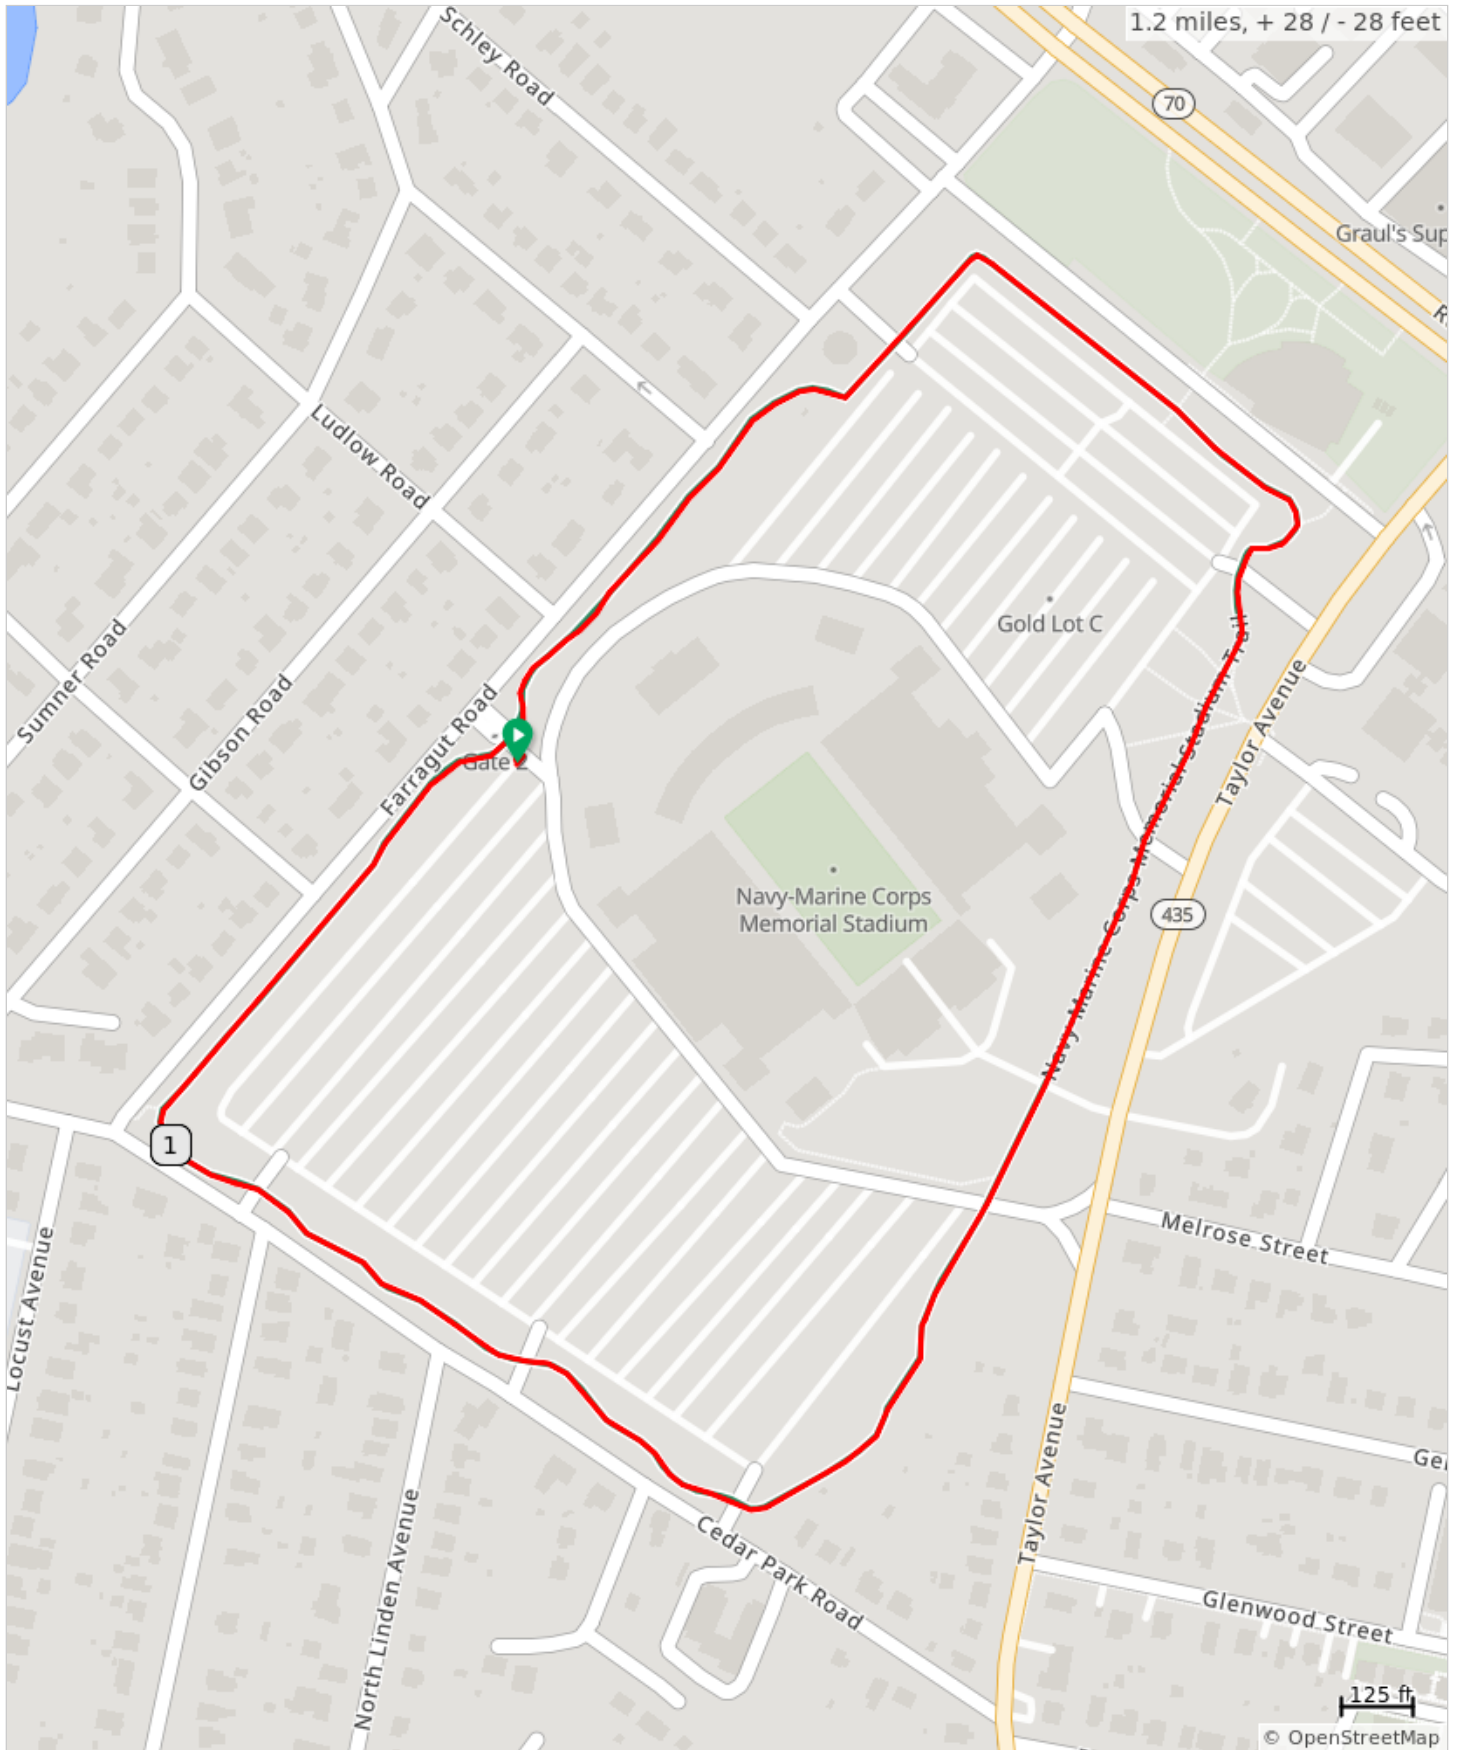

# 2024 Walk MS Annapolis - Short Route 1M

Walk MS Annapolis - Short Route - April 14, 2024

## 2024 Walk MS Annapolis - Short Route 1M

Type	Dist	Note
	0.0	Start of route
	0.4	Slight right onto Navy-Marine Corps Memorial Stadium Trail
	0.4	Keep right onto Navy-Marine Corps Memorial Stadium Trail
	1.2	Right
	1.2	End of route

1.2 miles. +28/-28 feet