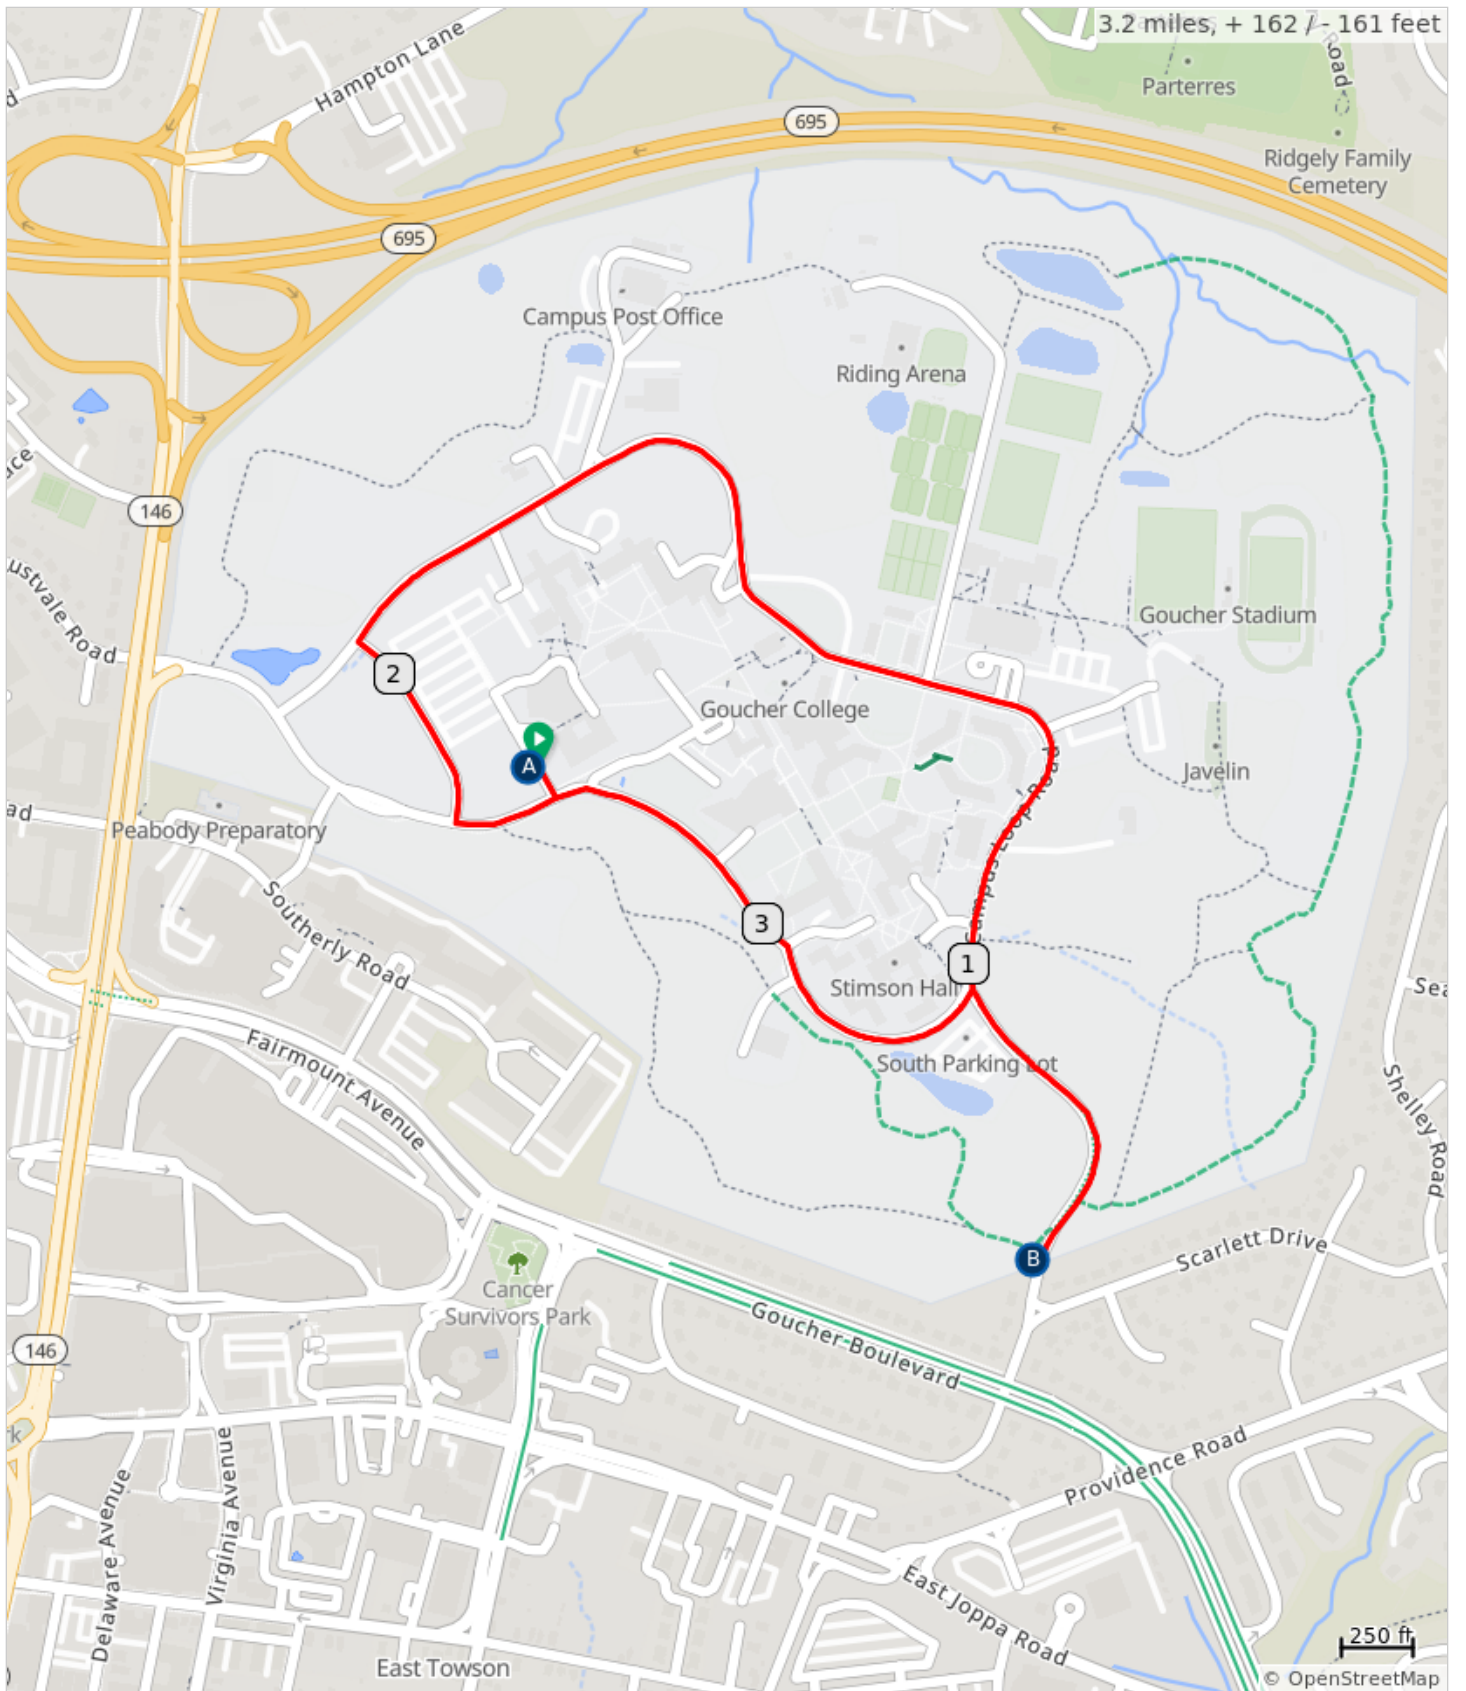

2024 Walk MS Towson - Long Route 3M

2024 Walks MS Towson - Long Route 5/4/24

- A. Start/Finish
- B. Hydration Station - Squires Rd.

2024 Walk MS Towson - Long Route 3M

Type	Dist	Note
	0.0	Start of route
	0.0	Right onto Goucher Rd
	0.1	Right onto Goucher College Dr
	0.2	Right onto Goucher Rd
	1.0	Slight left onto Squires Rd
	1.5	Left onto Goucher Rd
	1.9	Right onto Goucher College Dr
	2.0	Right onto Goucher Rd
	3.2	Right
	3.2	End of route

3.2 miles. +156/-161 feet