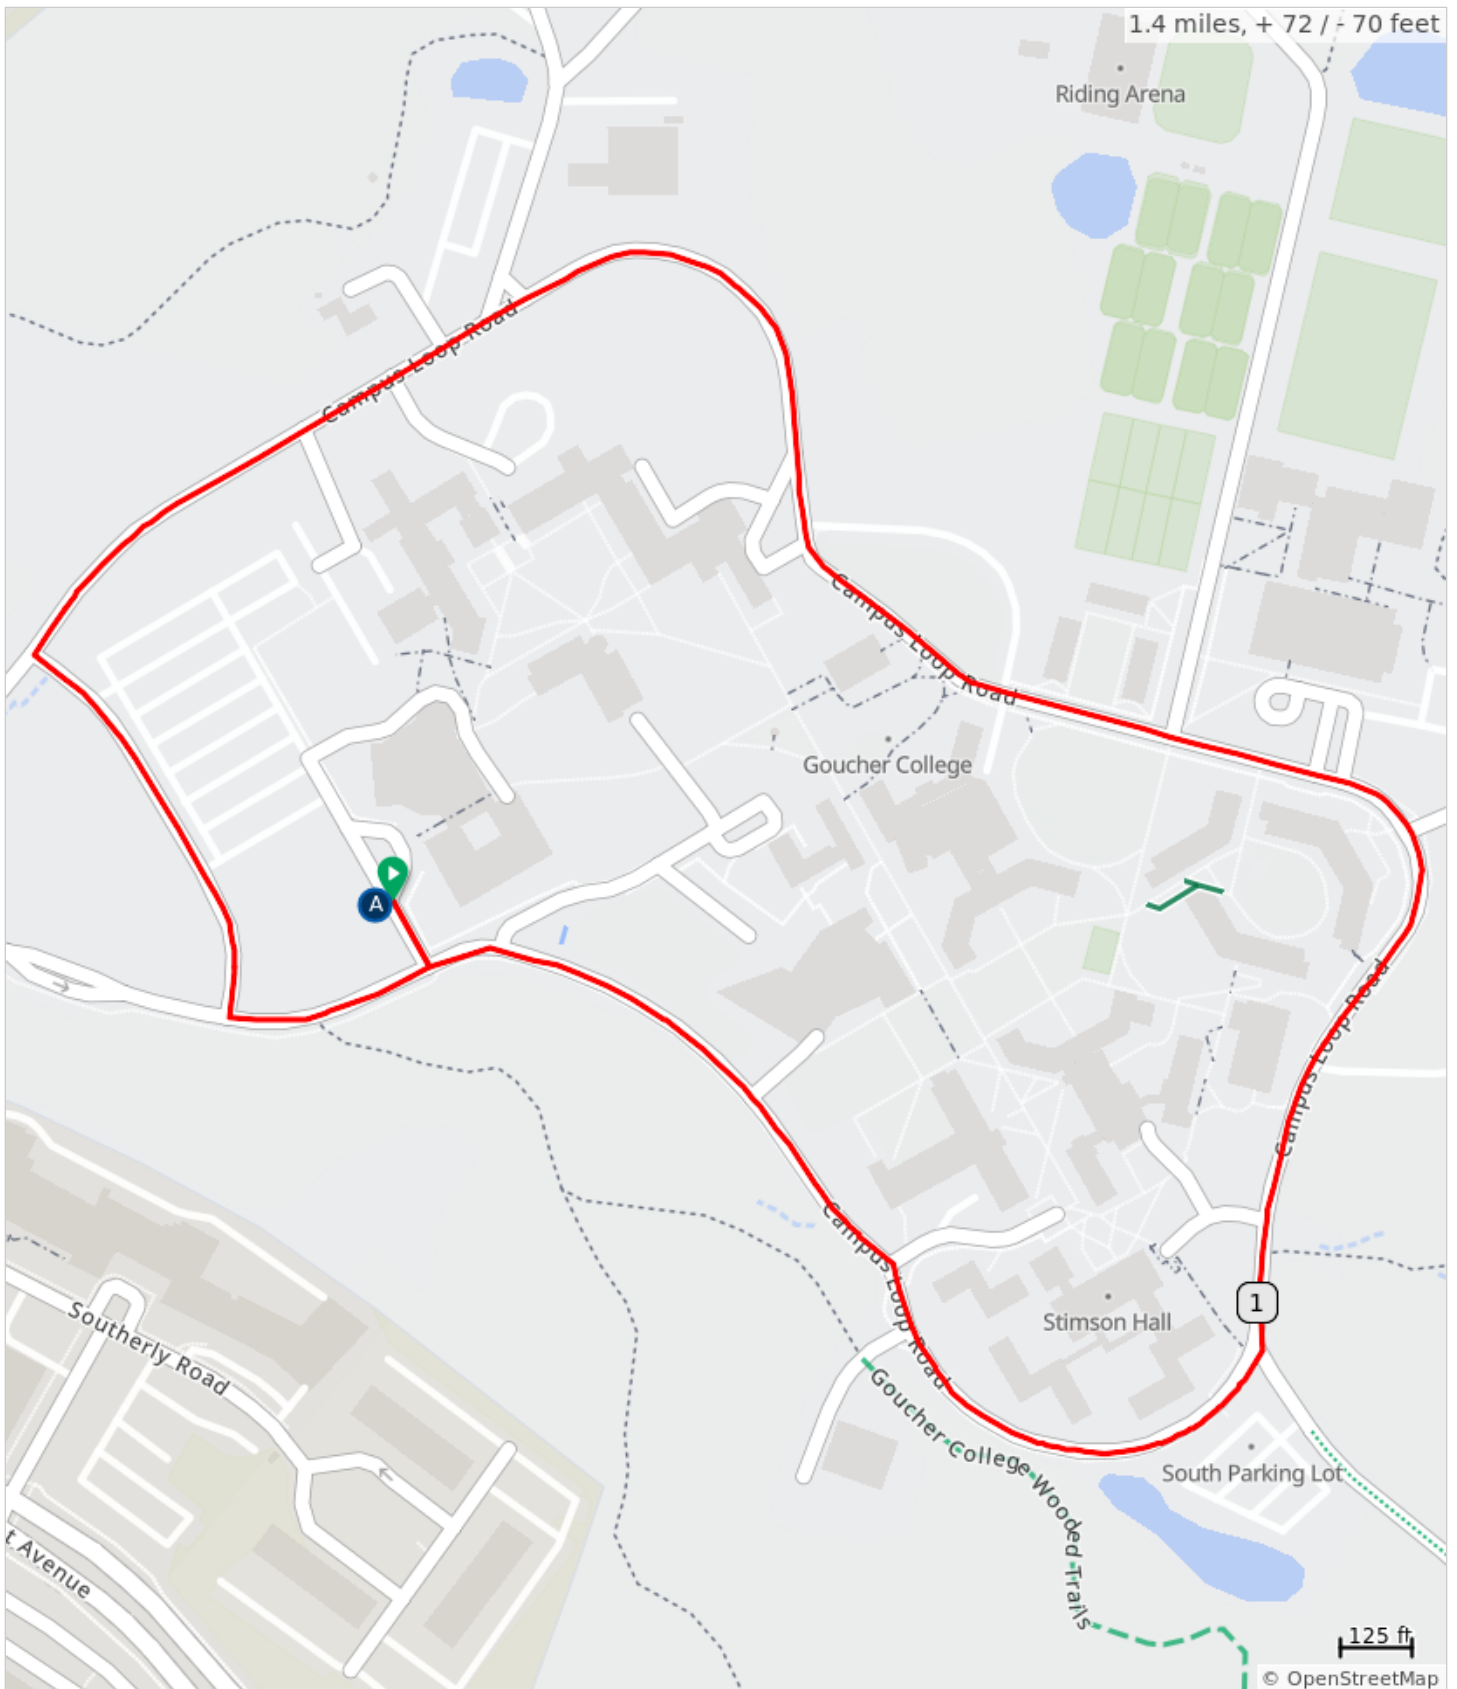

2024 Walk MS Towson - Short Route 1.4M

2024 Walks MS Towson - Short Route 5/4/24

A. Start/Finish

2024 Walk MS Towson - Short Route 1.4M

Type	Dist	Note
📍	0.0	Start of route
➔	0.0	Right onto Goucher Rd
➔	0.1	Right onto Goucher College Dr
➔	0.2	Right onto Goucher Rd
➔	1.4	Right
📍	1.4	End of route

1.4 miles. +72/-70 feet
