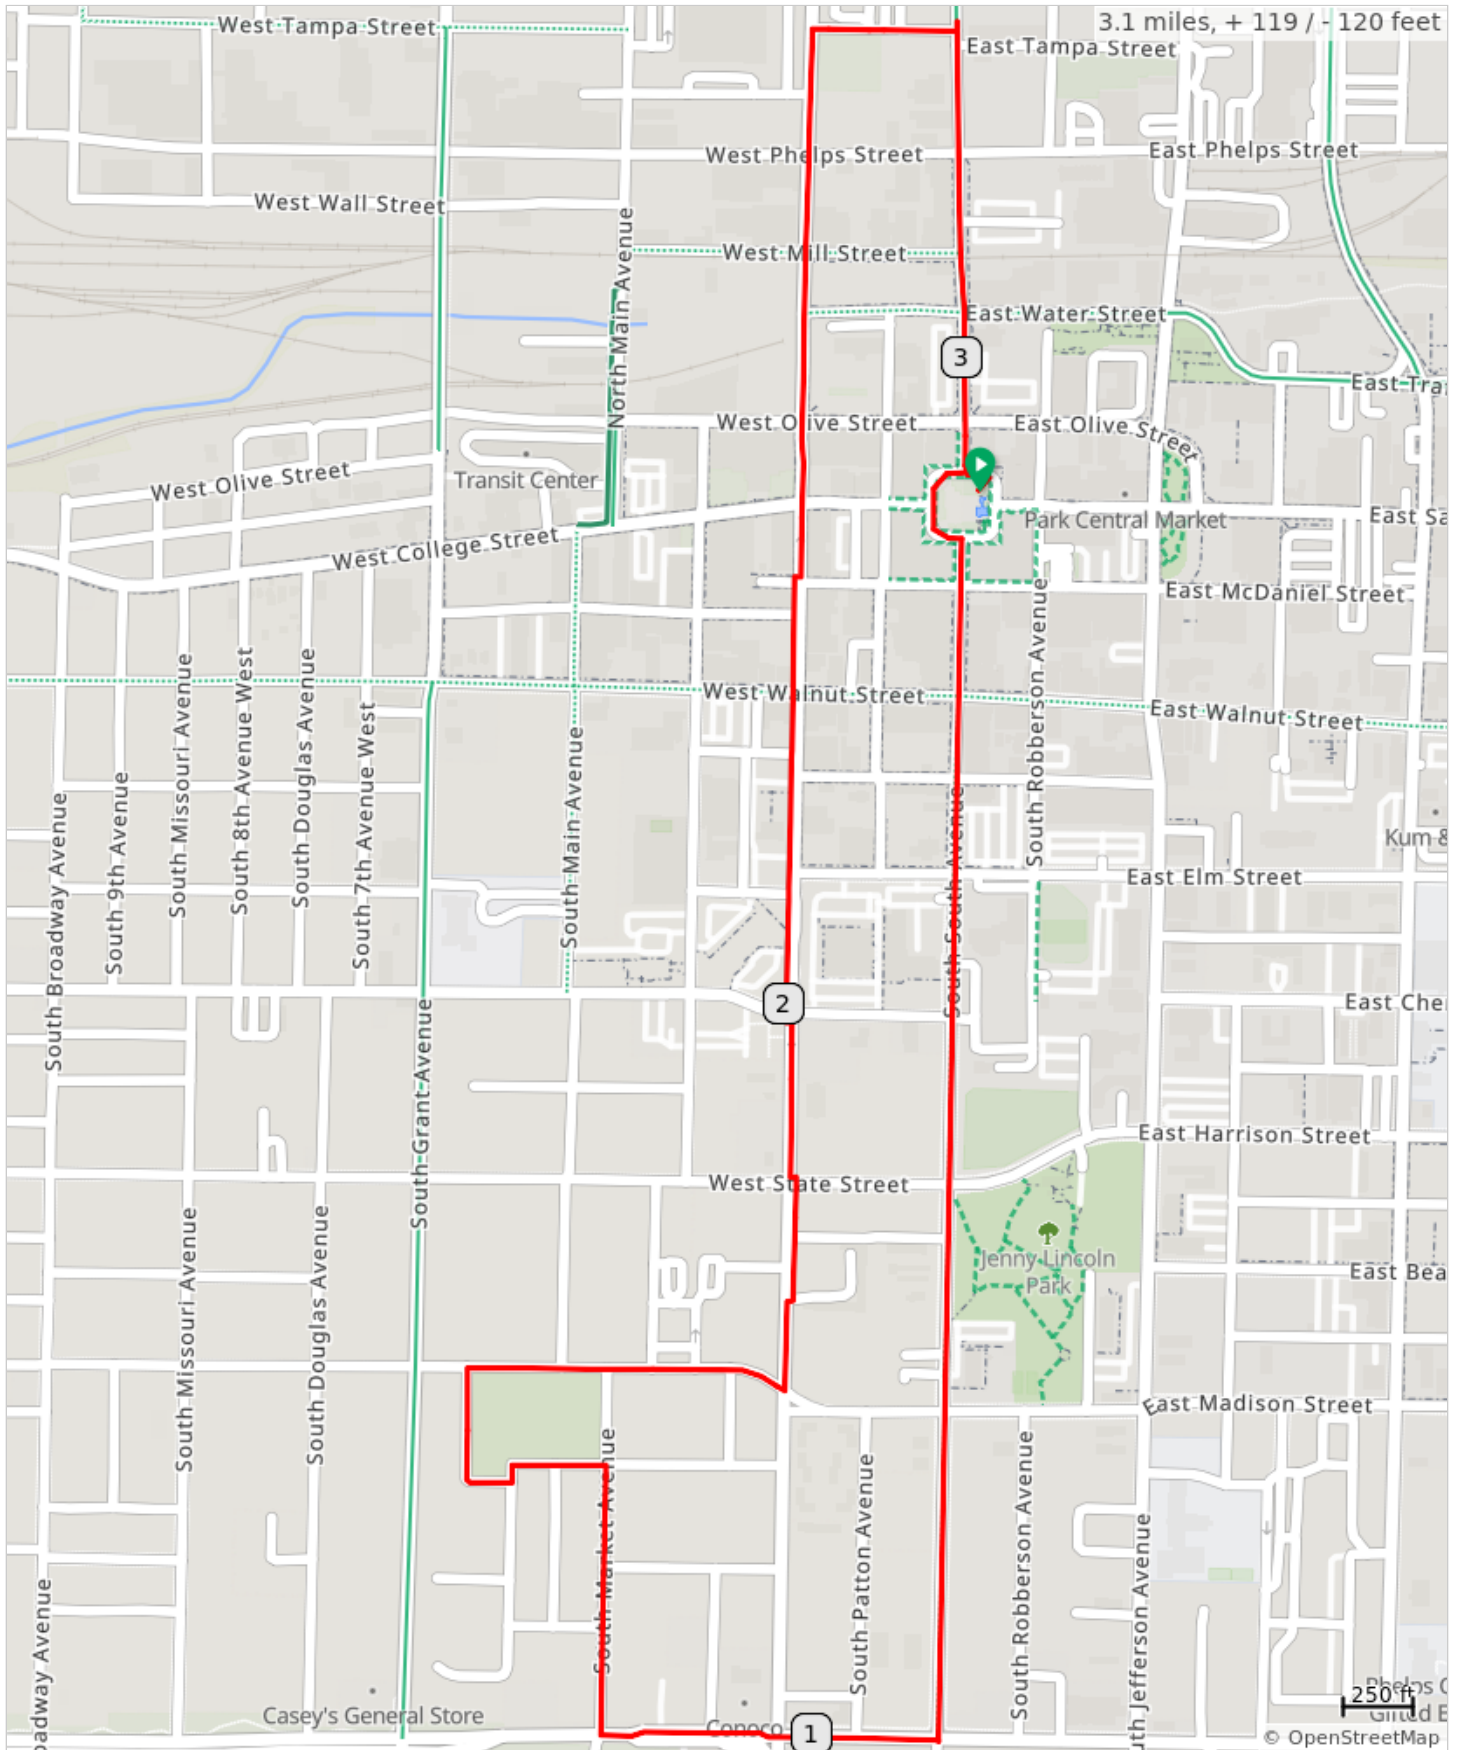

# Walk MS Springfield 2024 Long Route

## Walk MS Springfield 2024 3 Mile Route

Walk MS Springfield 2024 Long Route

Type	Dist	Note
	0.0	Start of route
	0.9	Left onto West Grand Street
	1.0	Keep right onto West Grand Street
	1.1	Right onto South Market Avenue
	1.3	Left onto West Page Street
	1.4	Right
	1.5	Right onto West Madison Street
	1.6	Left onto South Market Avenue
	1.6	Left onto West Madison Street
	1.7	Sharp left onto South Campbell Avenue
	1.8	Right
	1.8	Left
	1.9	Left
	1.9	Right onto South Campbell Avenue
	2.0	Left

2.0 miles. +65/-58 feet

Type	Dist	Note
	2.0	Right
	2.1	Keep right
	2.3	Right
	2.3	Left onto South Campbell Avenue
	2.7	Right onto West Tampa Street
	2.8	Left onto North Boonville Avenue
	3.1	End of route

1.1 miles. +53/-63 feet