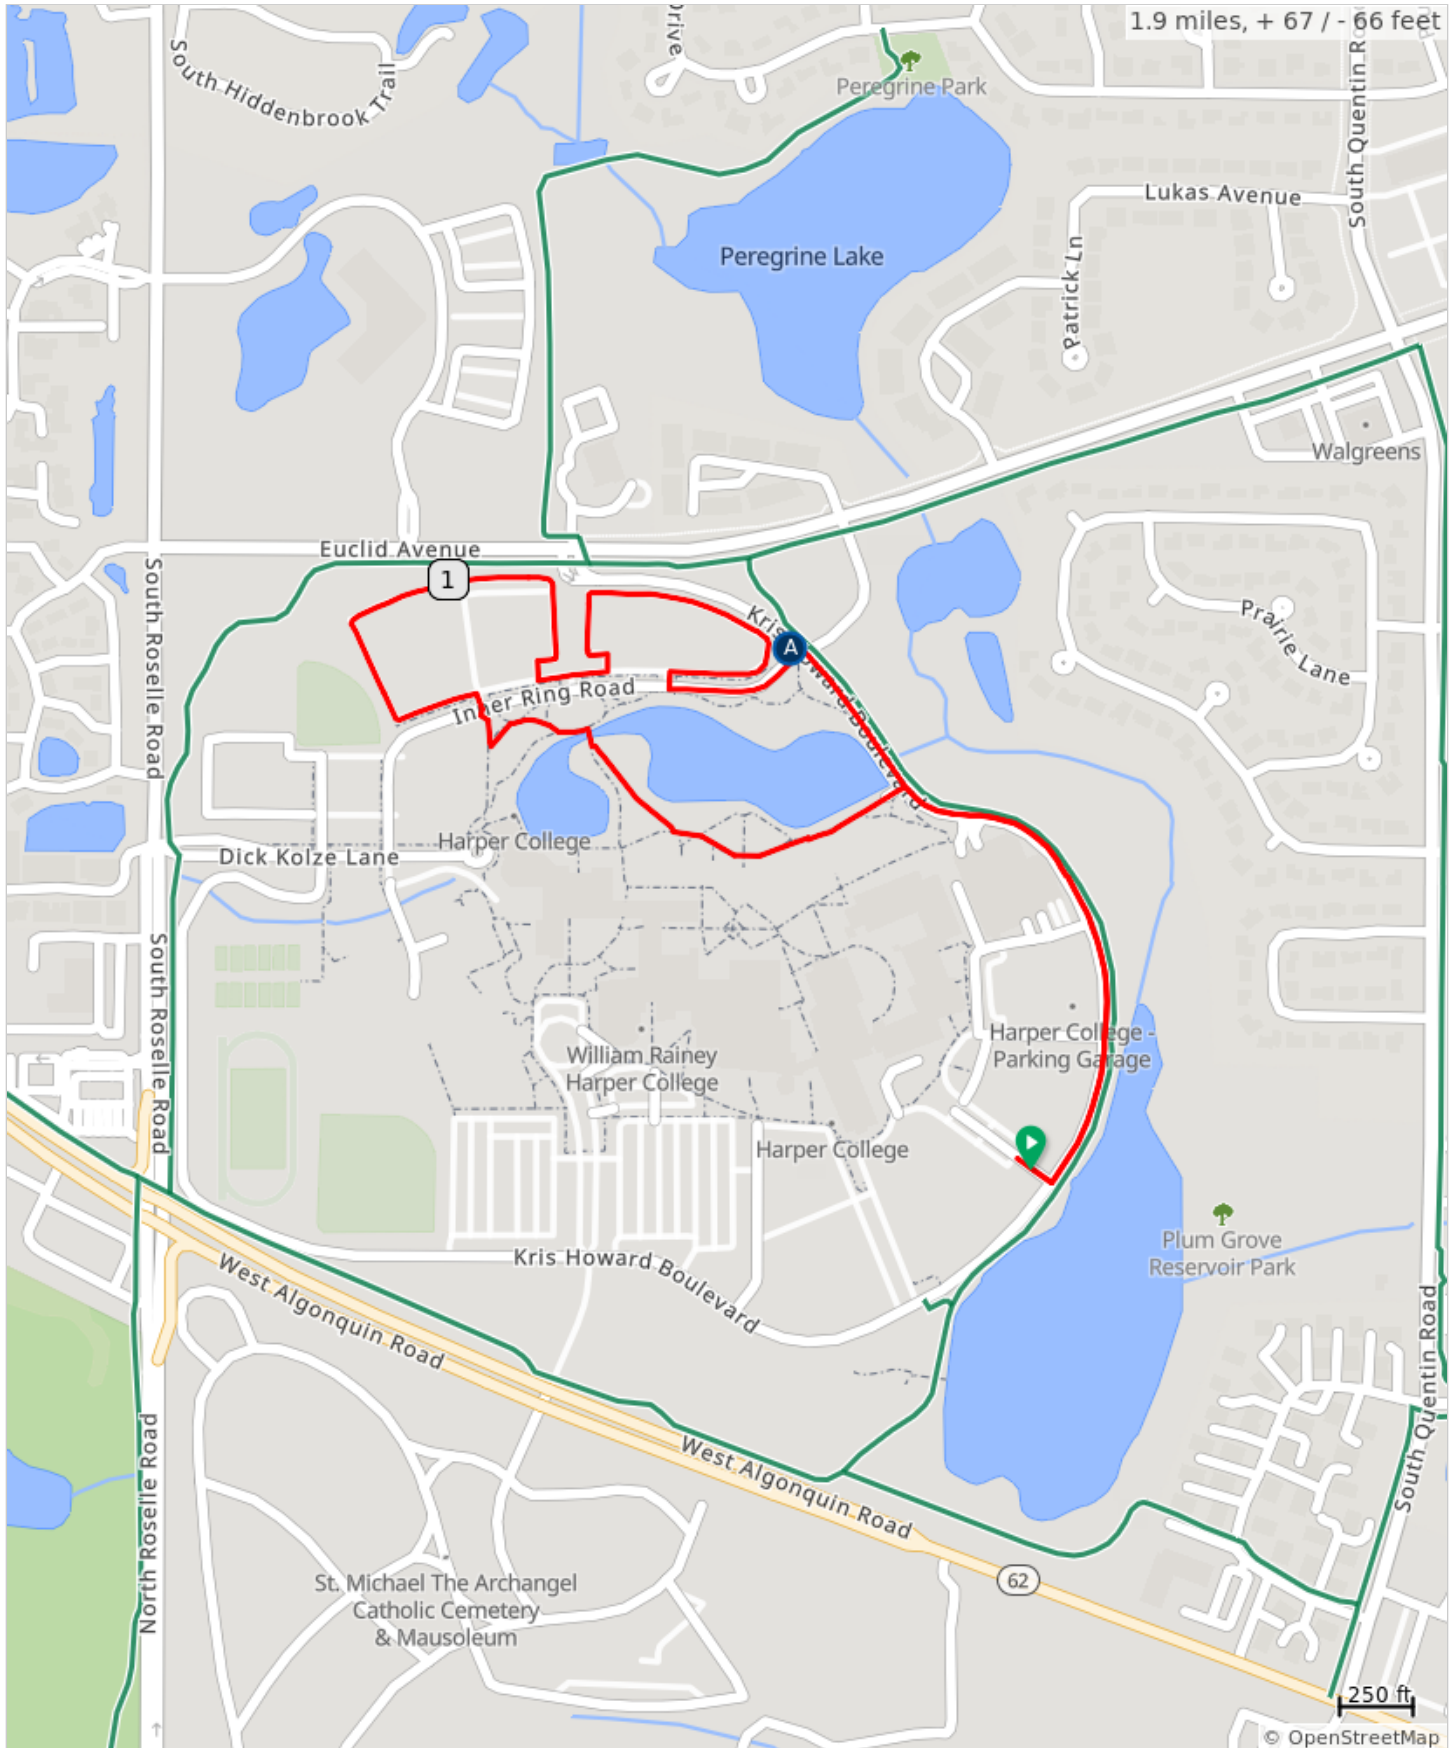

Walk MS Palatine 2024 3mile

A. Hydration Station

Walk MS Palatine 2024 3mile

Type	Dist	Note
📍	0.0	Start of route
←	0.0	Left onto Kris Howard Dr
←	0.5	Left onto Inner Ring Rd
→	0.5	Right
→	0.6	Right
→	0.8	Right
→	0.8	Right
→	0.9	Right
→	0.9	Right
→	1.2	Right
←	1.2	Sharp left
→	1.3	Right toward Lake Dr
←	1.3	Left onto Lake Dr
→	1.5	Right onto Kris Howard Dr
📍	1.9	End of route

1.9 miles. +65/-66 feet