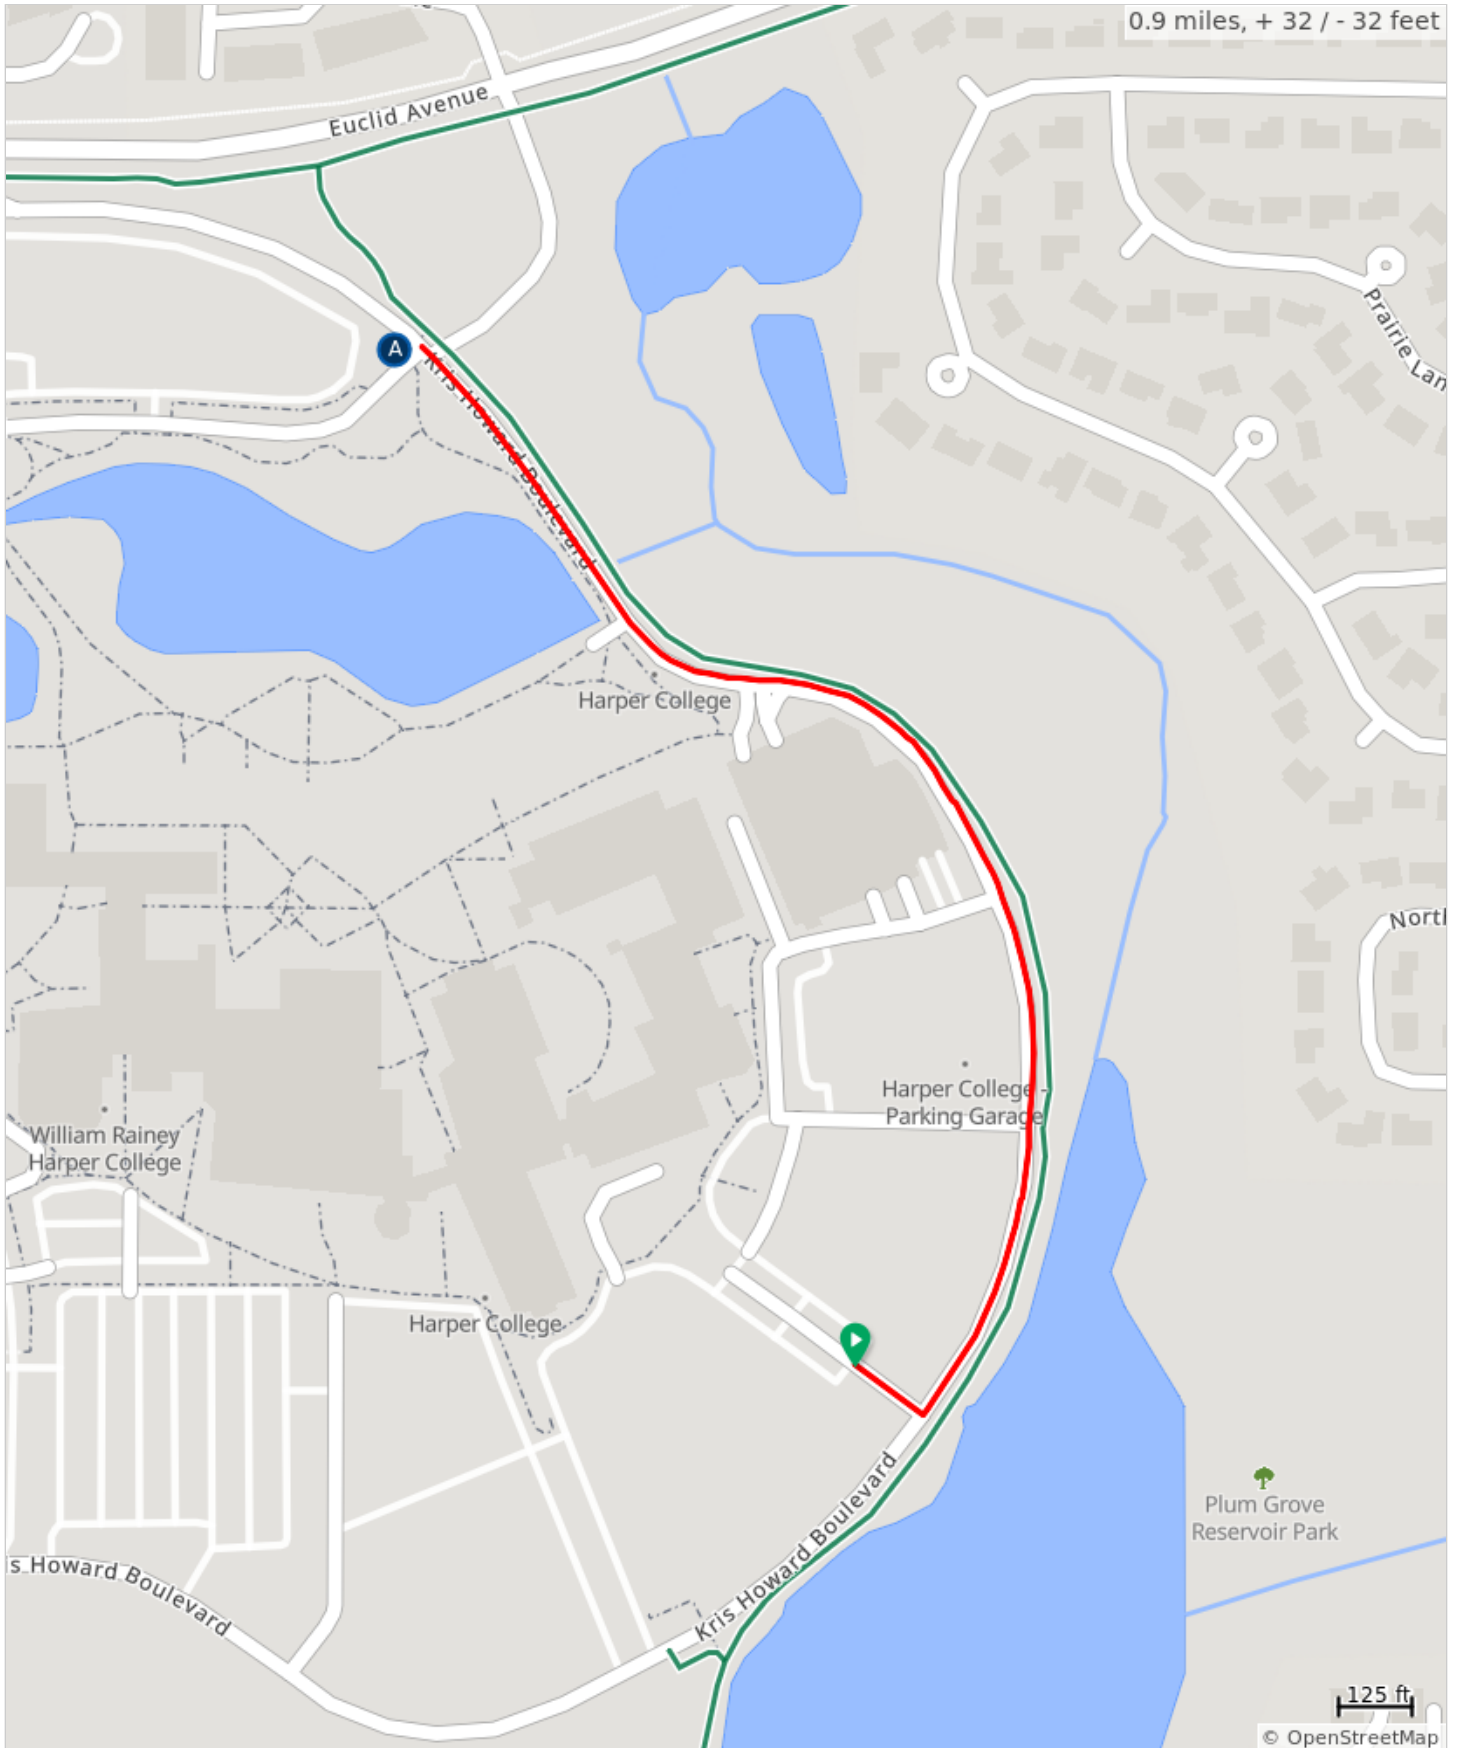

# Walk MS Palatine 2024 1 mile

## A. Hydration Station

Walk MS Palatine 2024 1 mile

Type	Dist	Note
📍	0.0	Start of route
←	0.0	Left onto Kris Howard Dr
→	0.9	Right
📍	0.9	End of route

0.9 miles. +31/-32 feet

---