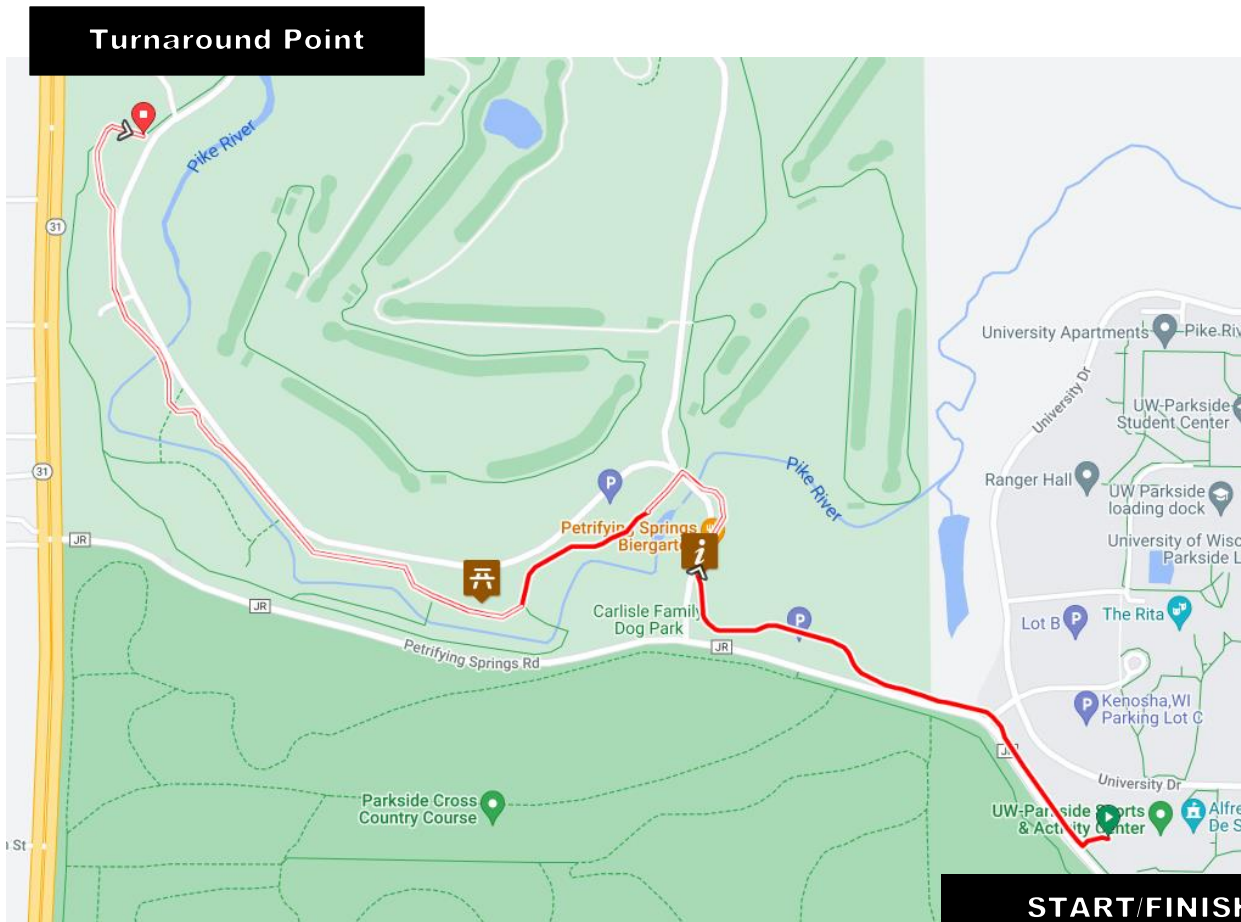

Walk MS: Kenosha-Racine 2024 – 1 & 3 Mile

*Route subject to change

Turn by Turn Directions

START in front of the UW-Parkside Sports and Activities Center

Turn right on Petrifying Spring Road (JR)

Take the first right after passing the parking lot

1 Mile Walkers turn around at the Biergarten

Turn left at the fork

REST STOP at Park Shelter 4

Leave the rest stop and continue right on the trail

Turn around where signage indicates

Follow trail back to finish

FINISH in front of the UW-Parkside Sports and Activities Center