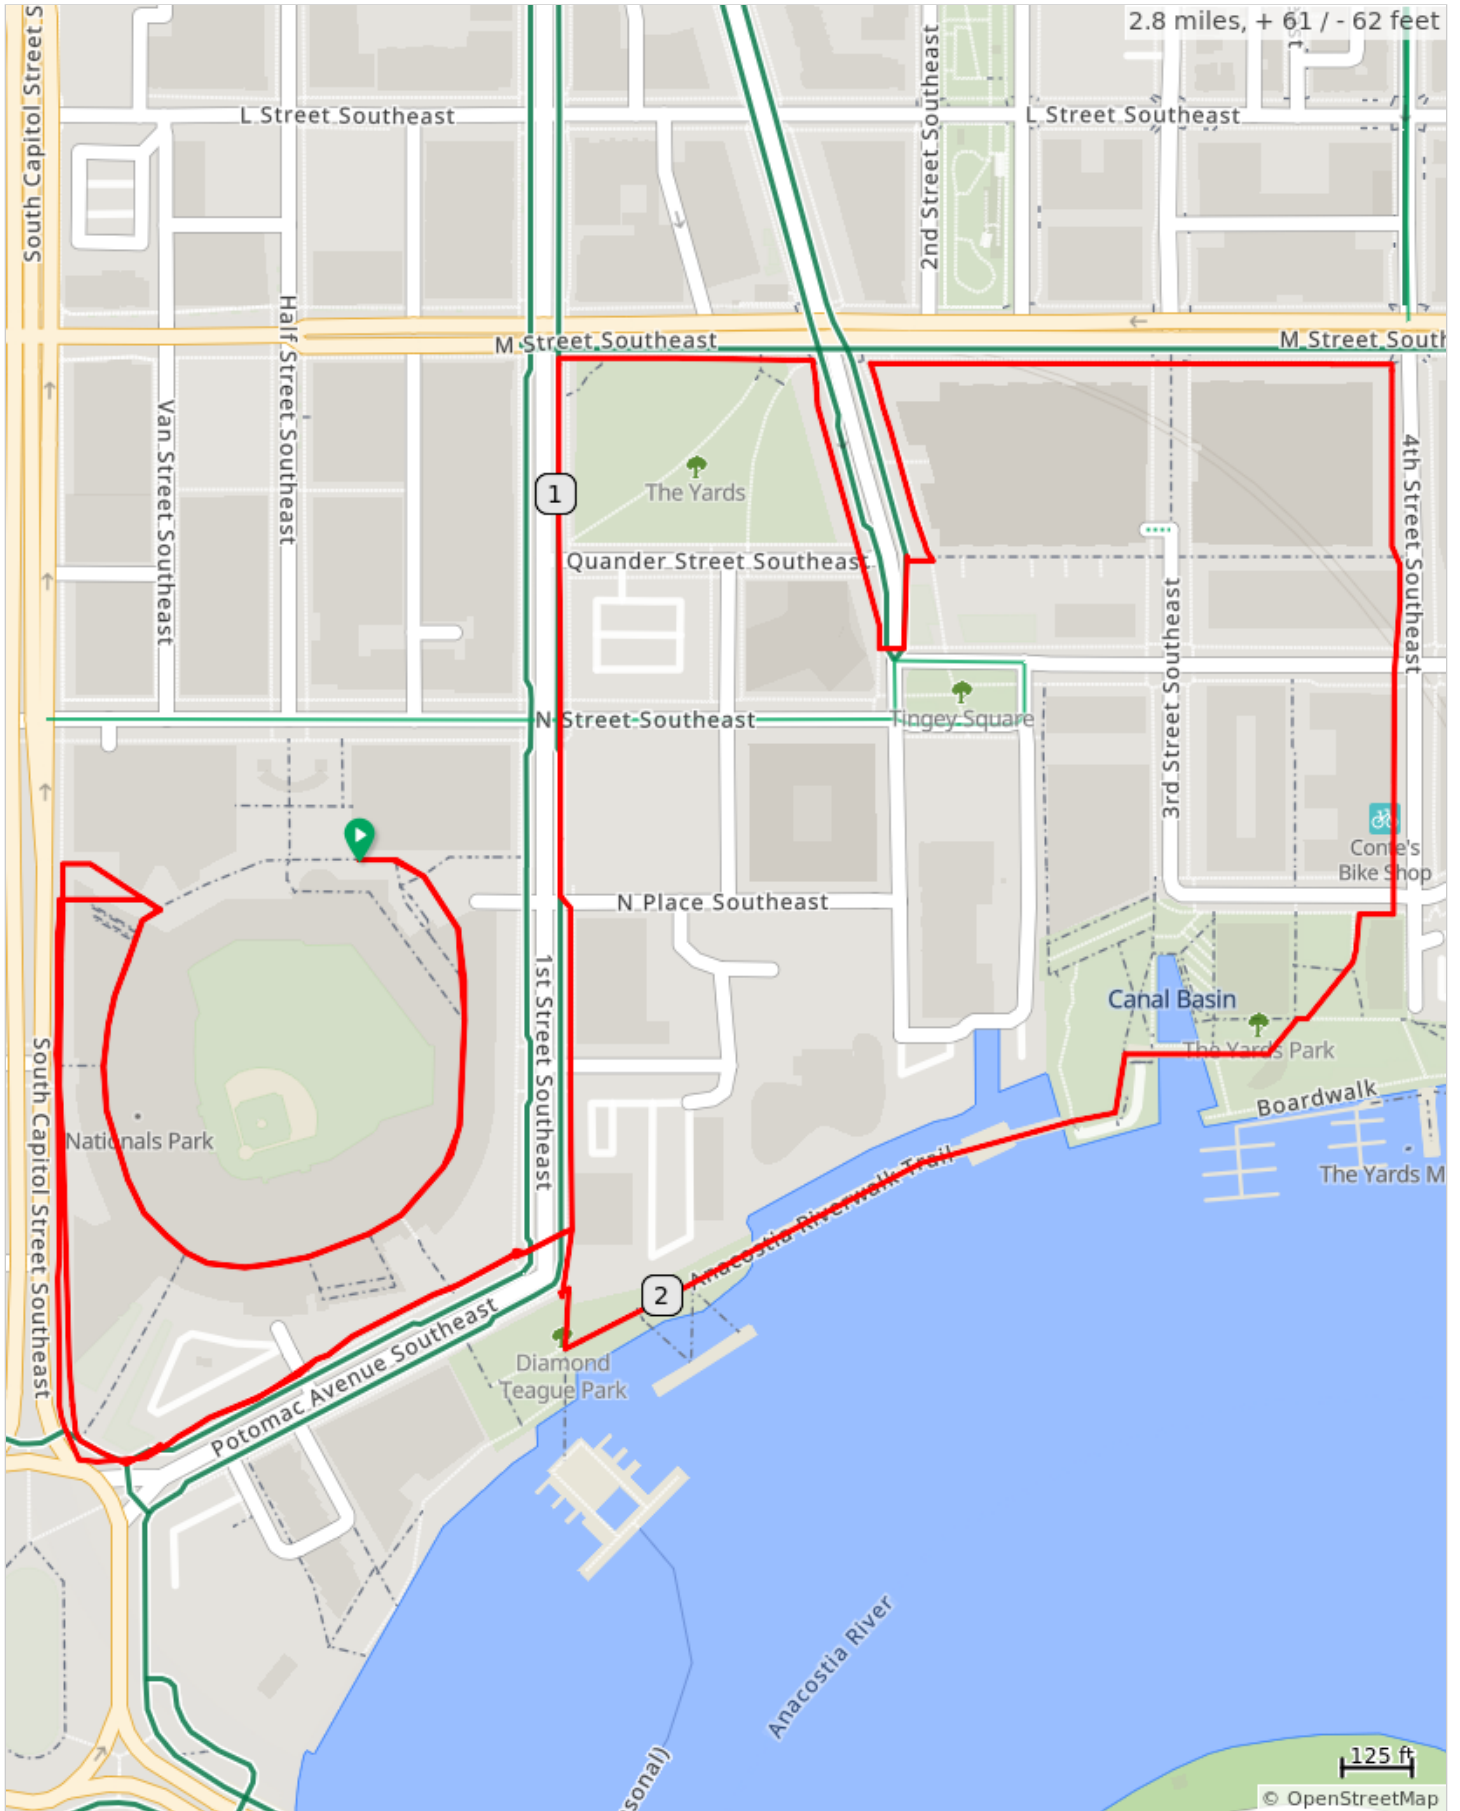

# 2024 Walk MS: Washington DC - Long Route

2024 Walk MS: Washington DC - Long Route

Type	Dist	Note
↑	0.0	Follow the perimeter of the concourse
←	0.3	Left to exit the ballpark
←	0.4	Left onto S Capital St SE
←	0.6	Left onto Potomac Ave SE
←	0.8	Potomac Ave SE turns slightly left and becomes First St SE
→	1.0	Right at M St SE
→	1.1	Right at New Jersey Ave SE
←	1.2	Left at crosswalk to cross New Jersey Ave SE
←	1.2	Left on New Jersey Ave SE
→	1.3	Right onto New Jersey Ave SE
→	1.3	Right at M St SE
→	1.5	Right at 4th St SE
↑	1.6	Cross Tingey St SE at crosswalk
↑	1.7	Cross Water St SE at crosswalk
→	1.7	Right to follow the path to the Anacostia Riverwalk Trail

1.7 miles. +26/-41 feet

Type	Dist	Note
←	1.7	Left to follow the path to the Anacostia Riverwalk Trail
→	1.8	Right onto Anacostia Riverwalk Trail
↗	2.0	Sharp right toward Potomac Ave
←	2.1	Left on Potomac Ave SE (cross First Street SE)
→	2.3	Right at South Capital St SE
→	2.5	Right into the ballpark
→	2.5	Right to follow the perimeter of the concourse
📍	2.8	End of route

1.1 miles. +33/-20 feet