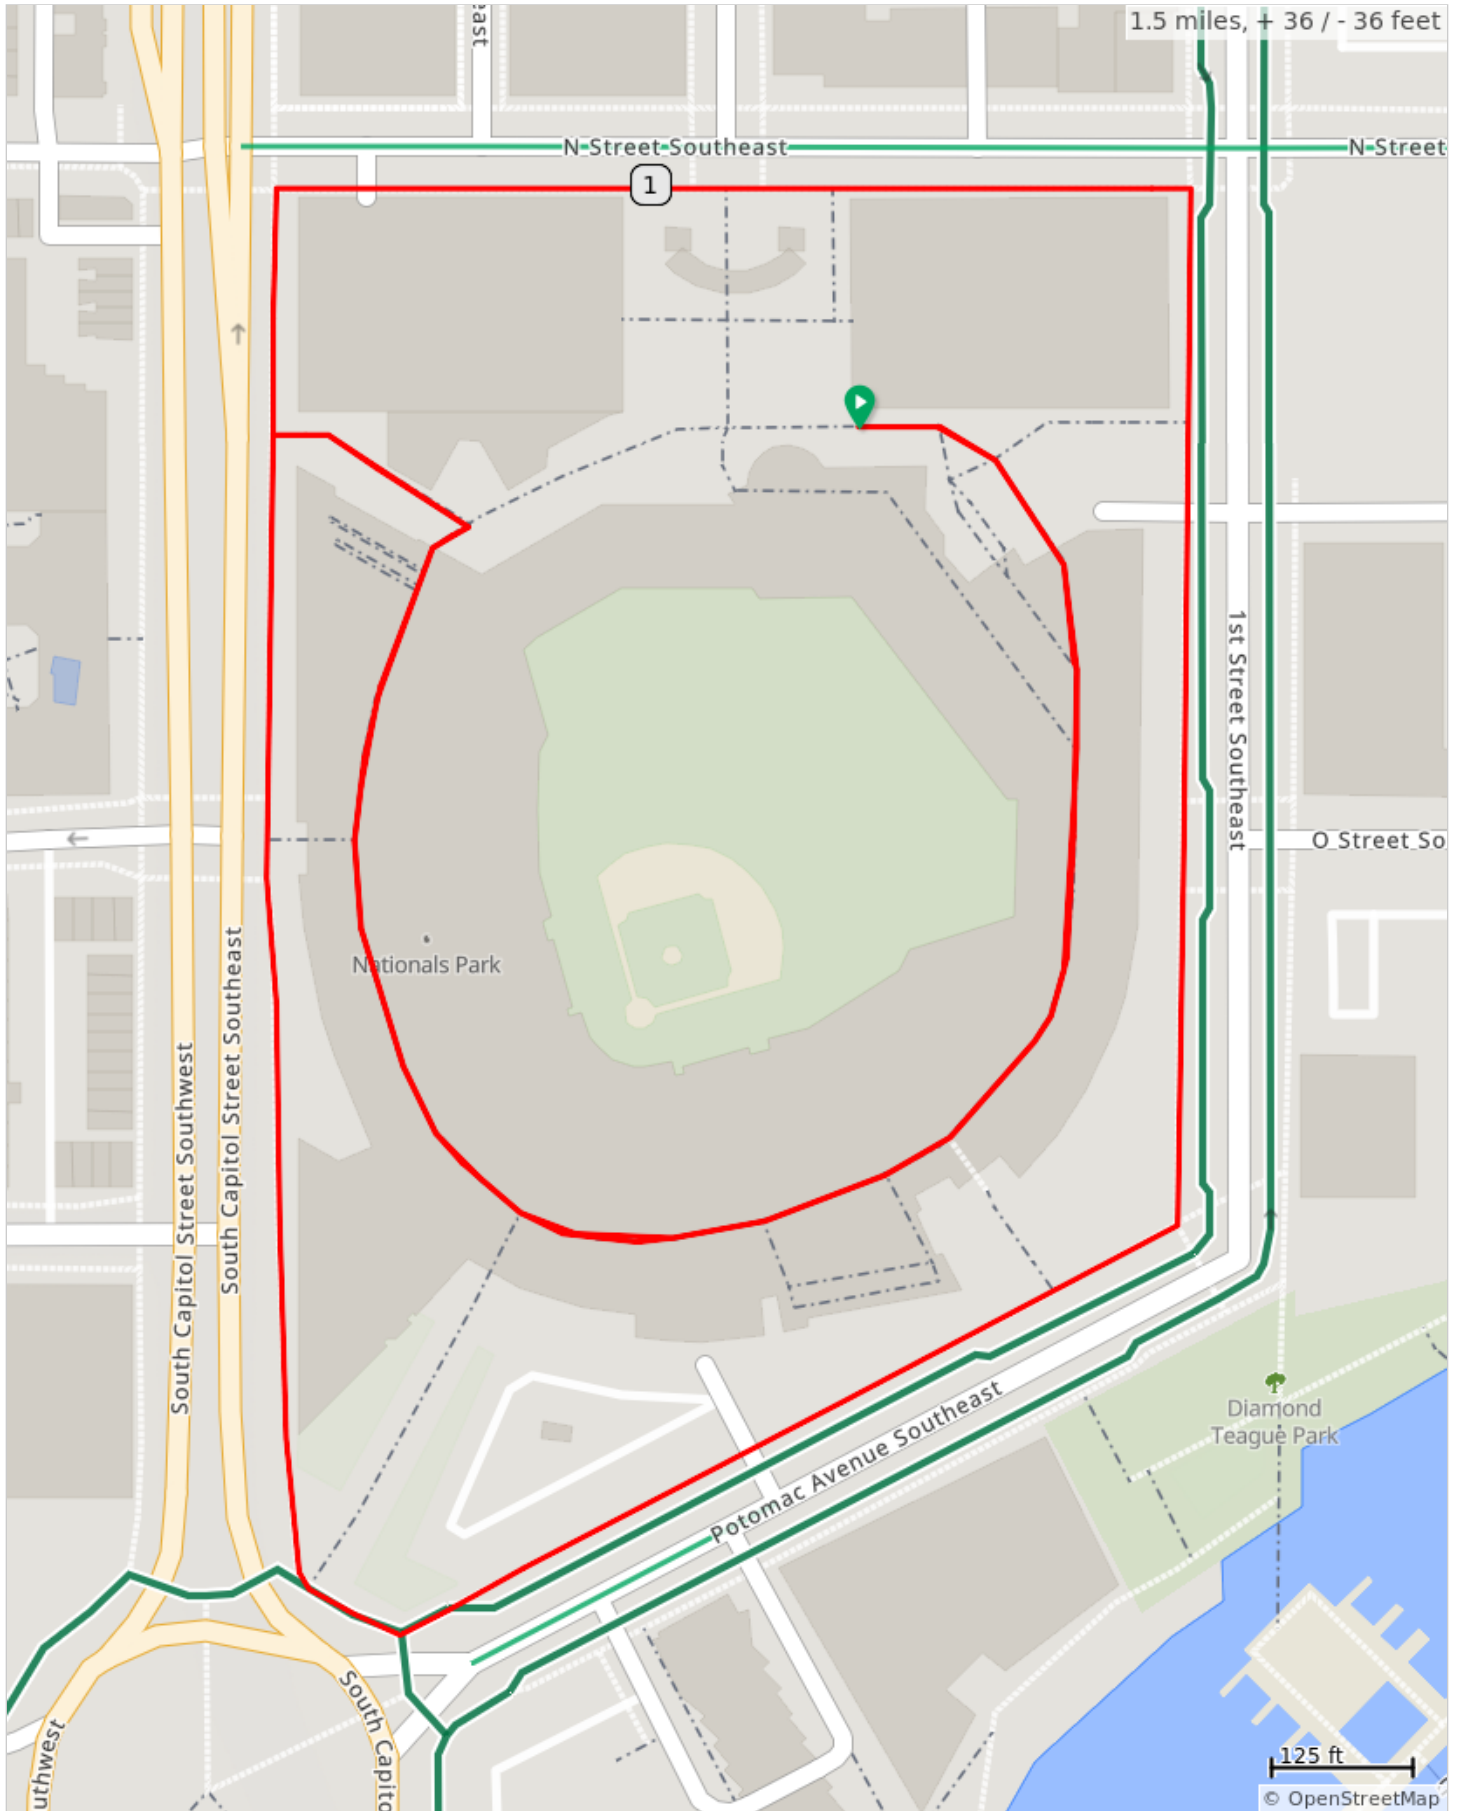

# Walk MS: Washington DC 2024 - Short Route

Walk MS: Washington DC 2024 - Short Route

Type	Dist	Note
	0.0	Start of route
	0.3	Left toward South Capitol Street SE
	0.4	Left on South Capitol Street SE (sidewalk)
	0.6	Slight left to stay on sidewalk
	0.6	Left on Potomac Avenue Southeast (sidewalk)
	0.7	Left on 1st Street SE (sidewalk)
	0.9	Left on N Street SE (sidewalk)
	1.1	Left on South Capitol Street SE (sidewalk)
	1.1	Left into ballpark
	1.1	Right to continue around ballpark concourse
	1.5	End of route

1.5 miles. +35/-36 feet