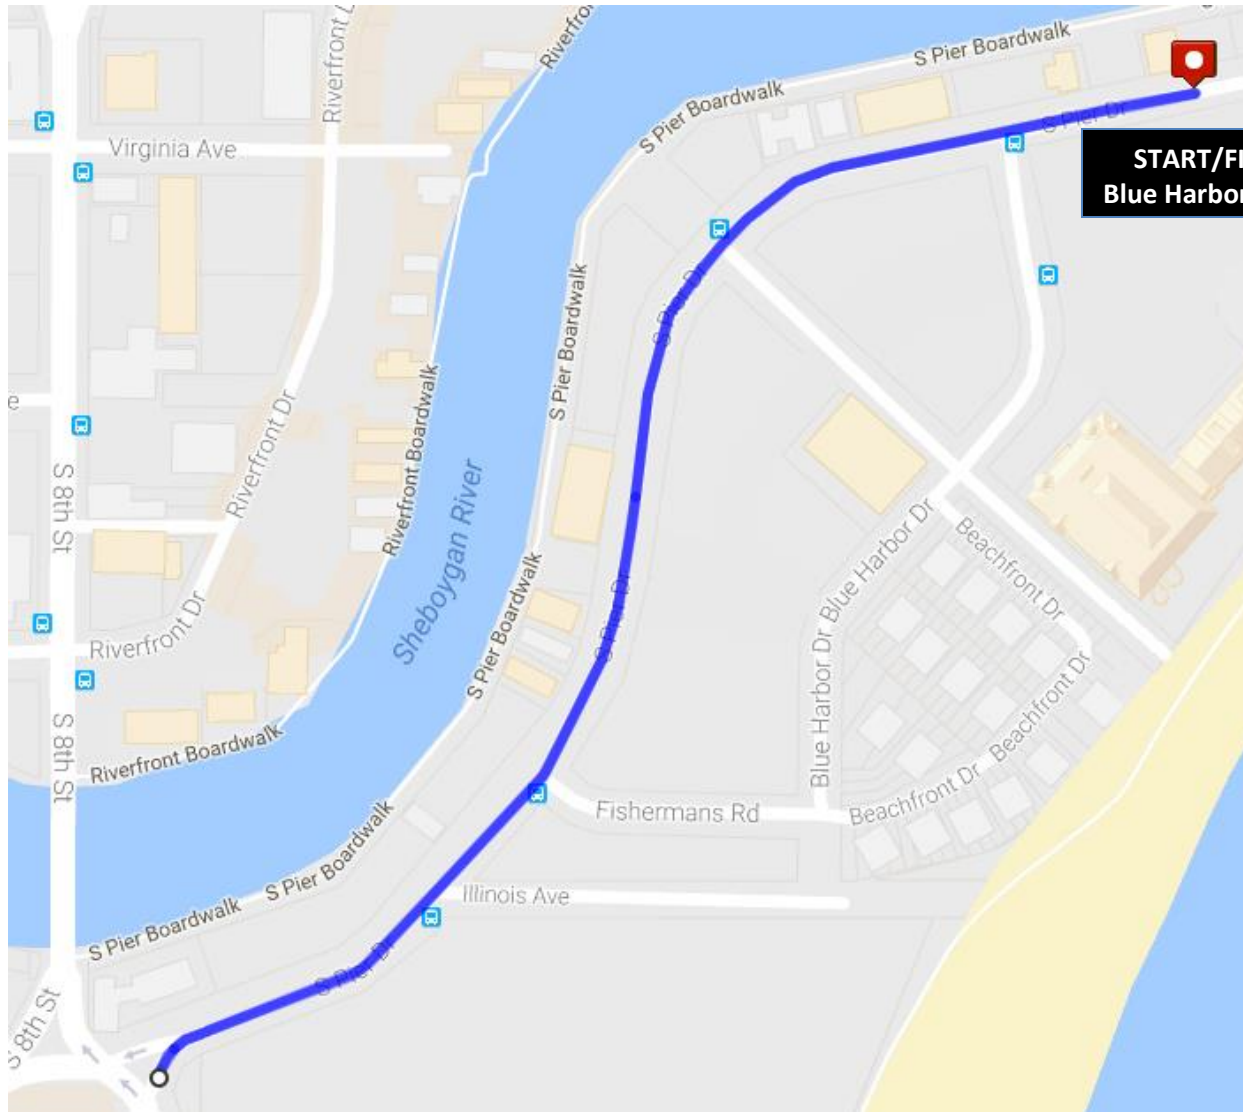

Walk MS: Sheboygan 2024 – 1 mile route

Turn by Turn Directions

Start at Blue Harbor Resort

Head west on S. Pier Drive

Before the roundabout, turn around and head back down S. Pier Drive

Finish at Blue Harbor Resort

*Route subject to change

Walk MS: Sheboygan 2024 – 3 mile route

Turn by Turn Directions

START at Blue Harbor Resort

Head west on S. Pier Dr.

Turn right onto S 8th St.

Head north on S. 8th St.

Slight right onto S 7th St.

Head south on Broughton Dr. Turn right onto

Pennsylvania Ave.

Head west on Pennsylvania Ave. Turn left onto
Riverfront Dr.

Head southwest on Riverfront Dr. Turn left onto S.
8th St.

Turn left onto S. Pier Dr.

Head north on S. Pier Dr.

FINISH at Blue Harbor Resort

*Route subject to change