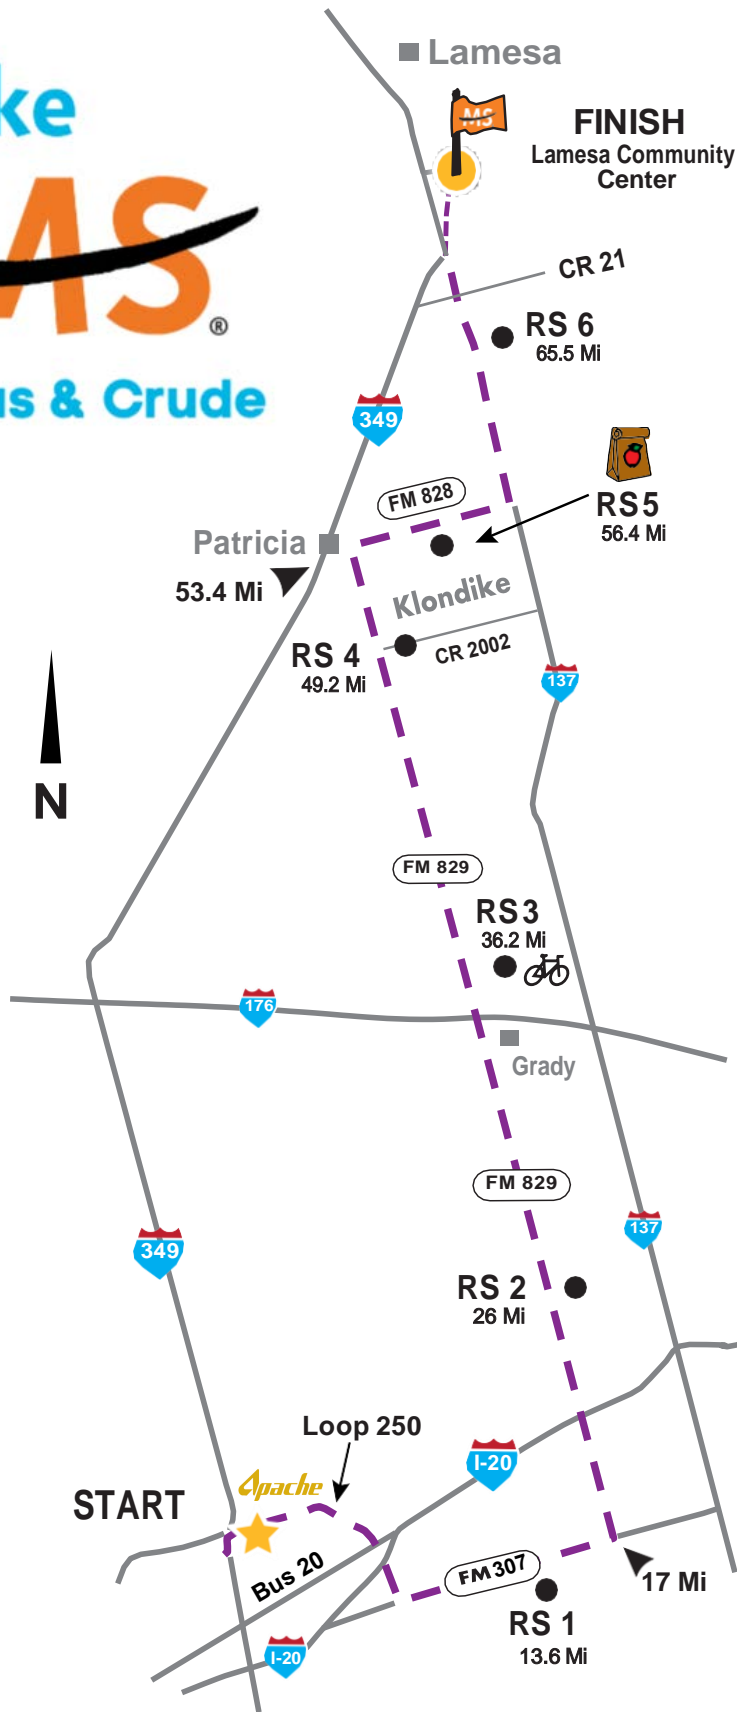

bike MS[®] Cactus & Crude

MASTER KEY

MAP NOT TO SCALE

- START
- ROUTE
- RS (RESTSTOPS)
- CITY
- FINISH
- LUNCH
- Day 1 Leap Ahead

DAY 1 - 35 or 70 MILES
JULY 20, 2024

Don't just ride, Bike MS