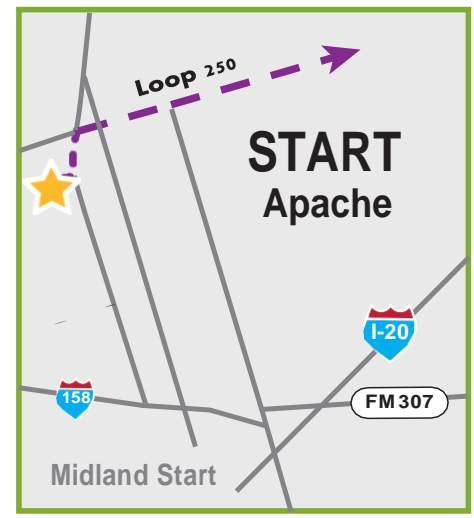

bike MS[®] Cactus & Crude

MASTER KEY

MAP NOT TO SCALE

- START
- ROUTE
- RS (RESTSTOPS)
- CITY
- FINISH
- LUNCH
- Day 1 Leap Ahead

DAY 1 - 35 or 70 MILES
JULY 20, 2024

Don't just ride, Bike MS