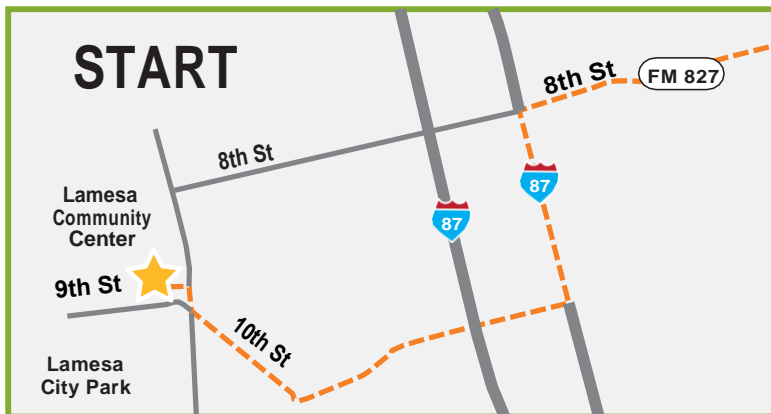

START

ROUTE

RS (REST STOPS)

CITY

FINISH

LUNCH

Day 2 Leap Ahead

0 mi 3.5 mi 7 mi 10.5 mi 14 mi

N

START

8th St

FM 827

8th St

Lamesa
Community
Center

9th St

Lamesa
City Park