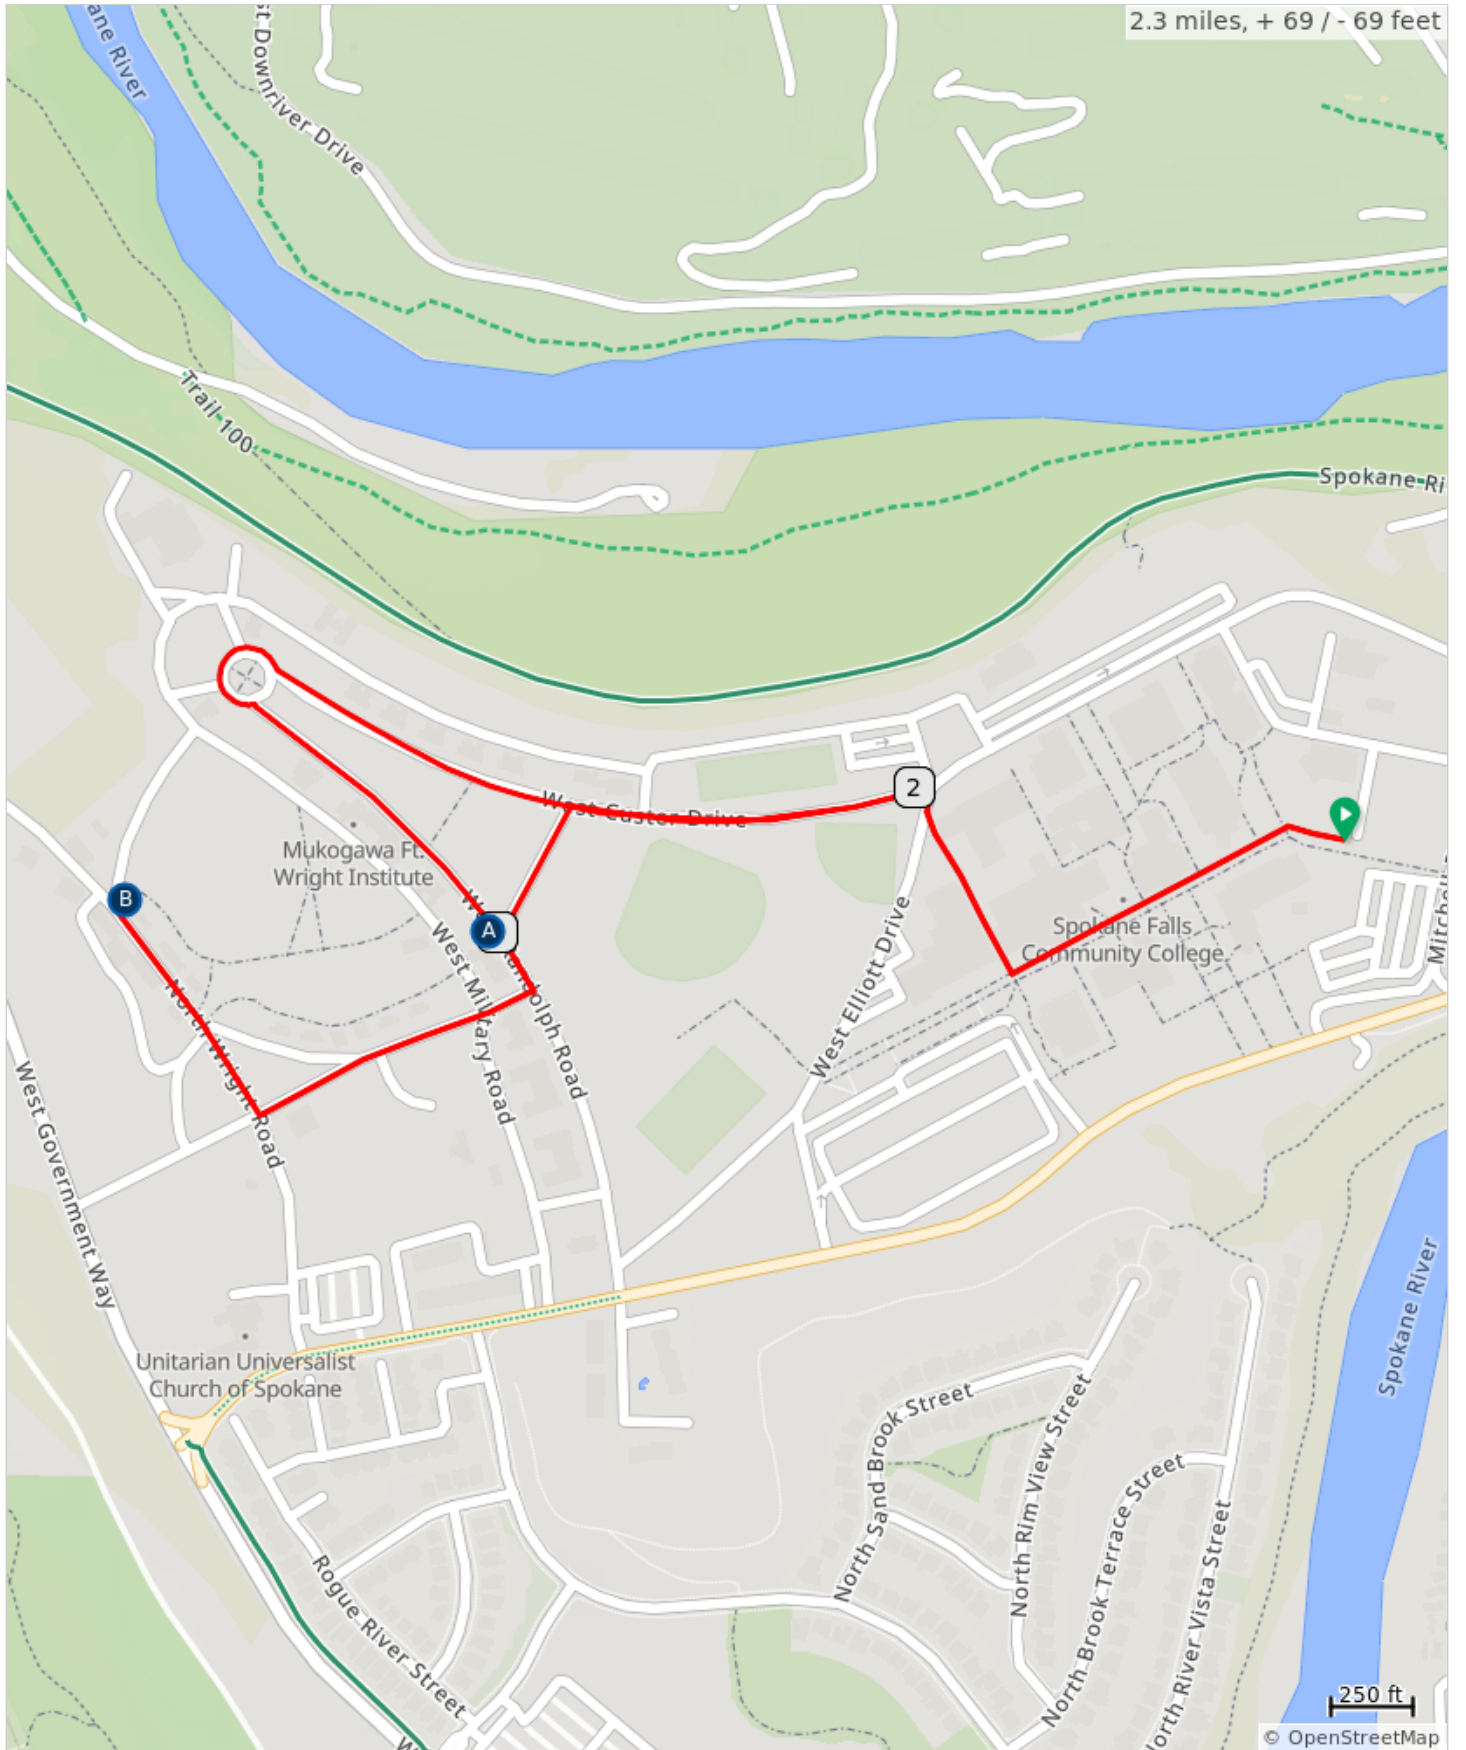

# Walk MS: Spokane

- A. 1-Mile Turn Around
- B. Hydration Station

## Walk MS: Spokane

Type	Dist	Note
	0.0	Start of route
	0.2	Take a right and continue forward towards the main road, heading off campus.
	0.3	Take a slight right, joining the road.
	0.7	Continue around the circle.
	1.0	Continue forward to complete the full route, or turn left on W Custer Dr, for the 1-mile option
	1.2	Take a right on N Wright Rd
	1.4	Around and go back the same way you came back to start/finish
	1.7	Right onto W Freemont Rd
	2.0	Take a left on W Custer Dr.
	2.3	End of route

2.3 miles. +69/-68 feet