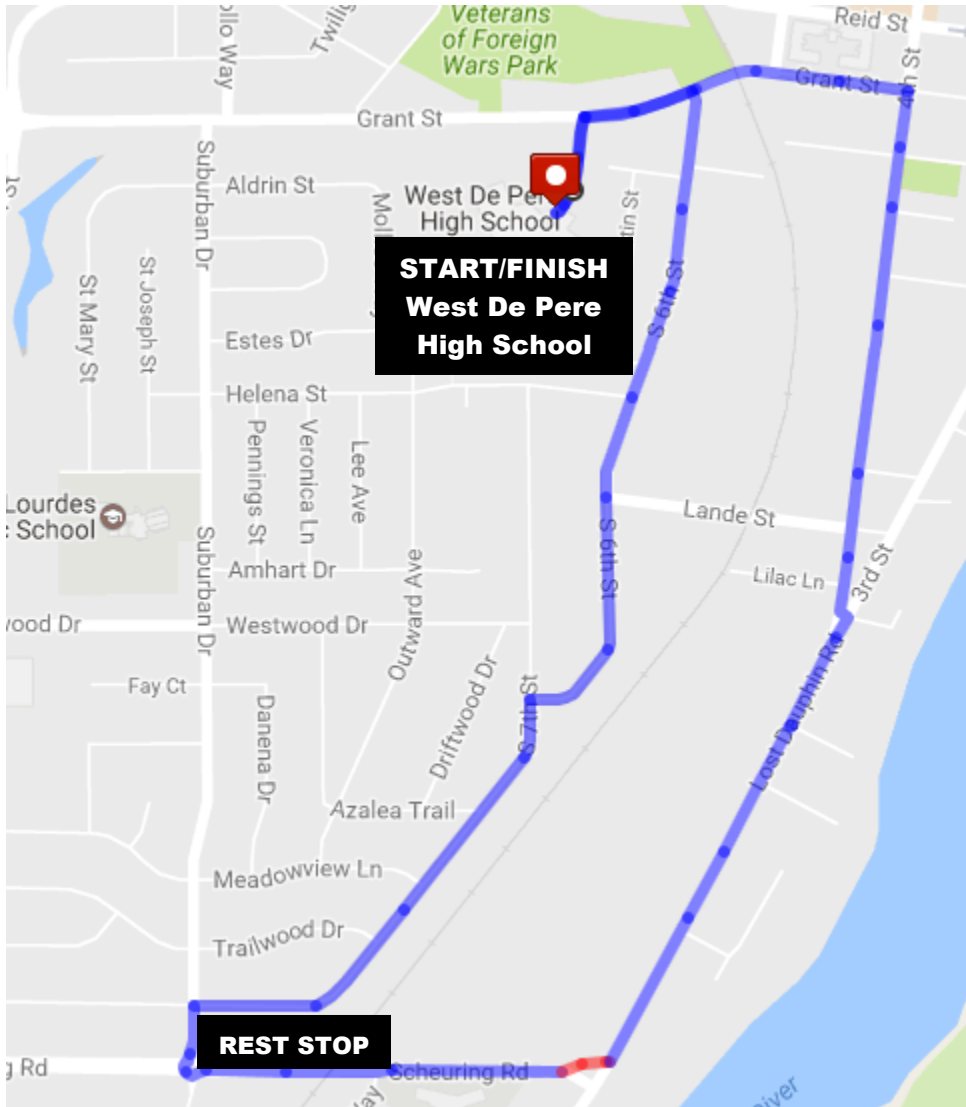

Walk MS: De Pere 2024 – 1 mile route

Turn by Turn Directions

START at West De Pere High School

Head east on Grant St toward S 6th Street

Turn right onto S 6th Street

Turn Right onto Helena Street

Turn right onto the sidewalk behind West De Pere High School (before track)

Continue left onto the service road behind West De Pere High School

Follow service road around to main entrance of the school

FINISH return to West De Pere High School

*Route subject to change

Walk MS: De Pere 2024 – 3 mile route

Turn by Turn Directions

START at West De Pere High School

Head east on Grant St toward S 6th Street

Turn right onto S 6th Street

Turn left on S 7th Street

Continue onto Countryside Drive

Turn left on Suburban Drive

At the traffic circle, turn left on Scheuring Road

REST STOP at Montessori School

Turn left on Lost Dauphin Road

Slight left to continue on 4th Street

Turn left on Grant Street

FINISH Return to West De Pere High School