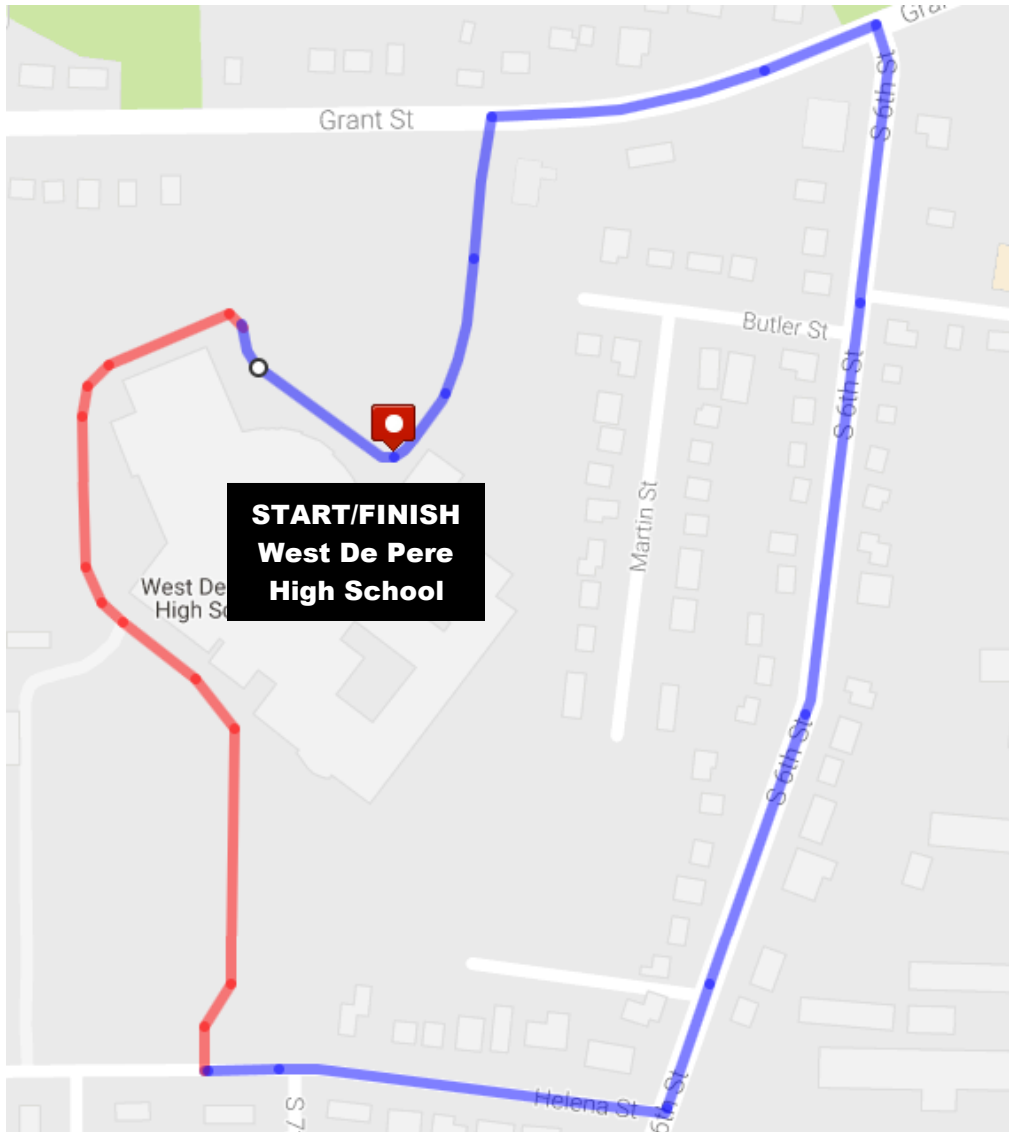

Walk MS: De Pere 2024 – 1 mile route

Turn by Turn Directions

START at West De Pere High School

Head east on Grant St toward S 6th Street

Turn right onto S 6th Street

Turn Right onto Helena Street

Turn right onto the sidewalk behind West De Pere High School (before track)

Continue left onto the service road behind West De Pere High School

Follow service road around to main entrance of the school

FINISH return to West De Pere High School

*Route subject to change

Walk MS: De Pere 2024 – 3 mile route

Turn by Turn Directions

START at West De Pere High School

Head east on Grant St toward S 6th Street

Turn right onto S 6th Street

Turn left on S 7th Street

Continue onto Countryside Drive

Turn left on Suburban Drive

At the traffic circle, turn left on Scheuring Road

REST STOP at Montessori School

Turn left on Lost Dauphin Road

Slight left to continue on 4th Street

Turn left on Grant Street

FINISH Return to West De Pere High School